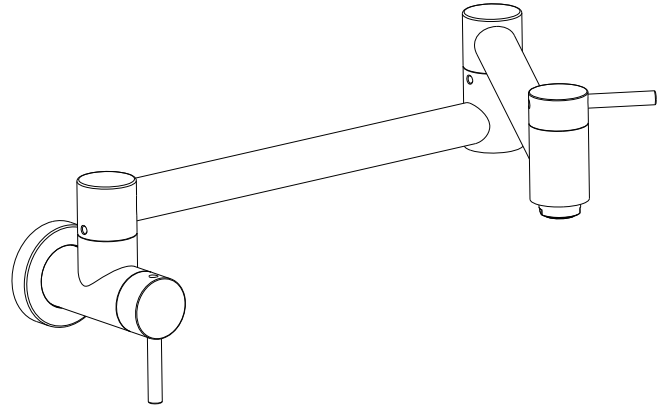

Model: **KPF601**

Circular Kitchen Pot Filler

SPEC SHEET

Features

- Solid lead-free brass construction
- Swiss Neoperl aerator
- 2 shut-offs
- Folds up against wall when not in use
- 360 degree swivel high arc faucet spout
- Speed Connector for a quick spout connection
- Adjustable and slide installation connector suitable for all walls application, adjust range 0-1 1/4" (0~29mm).
- Premium flawless finish
- Limited lifetime warranty