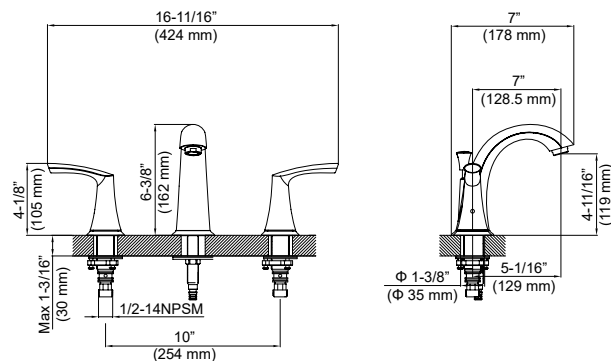

KBF1015

Stonehenge Widespread Basin Faucet With Pull out Drain

- KBF1015CH Chrome
- KBF1015BN Brushed Nickel
- KBF1015MB Matte Black

FEATURES

- **Solid lead free brass**-Maximum durability & healthy.
- **1/4 turn ceramic cartridge**-Life longtime using.
- **Swiss Neoperl aerator**-Splash-free & water saving.
- **Superior finishes**-Corrosion & Rust resistant.
- **EDPM waterline with screen seal**-Avoid clog and low flow after long time use.
- **With Pull out waste**-All installation hardware are included.
- **Limited lifetime warranty**-No worries for frequent use.