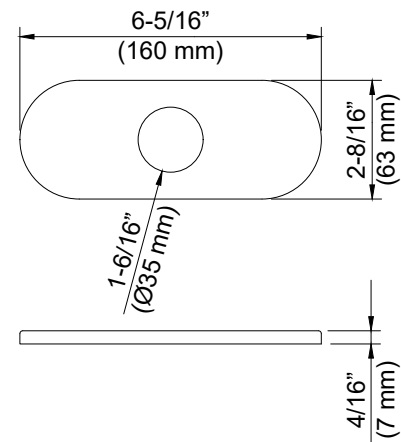

## KFC100

6" Faucet hole cover

- KFC100CH Chrome
- KFC100BN Brushed Nickel
- KFC100MB Matte Black

KFC100CH

KFC100BN

KFC100MB