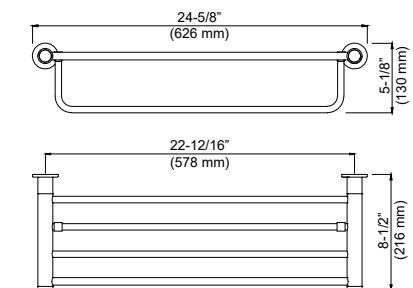

KBA1105CW

Abaco Towel rack, Chrome/White