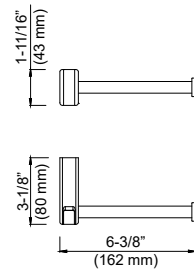

KBA1002CB

Artis Tissue holder with hook, Chrome/Black