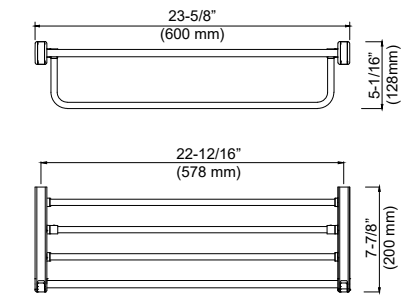

KBA1004CB

Artis Towel rack with hook, Chrome/Black