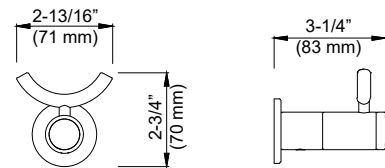

KBA1101CB

Abaco Robe hook, Chrome/Black