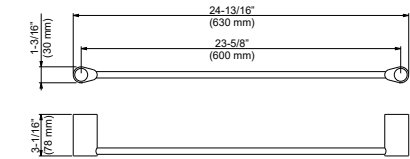

KBA1304CW

Volcano Towel Bar, Chrome/White