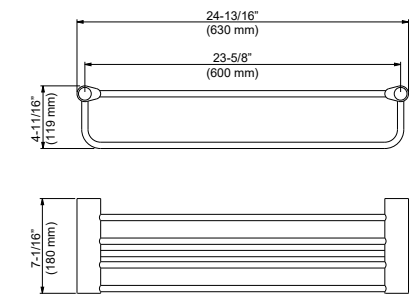

KBA1305CB

Volcano Towel rack, Chrome/Black