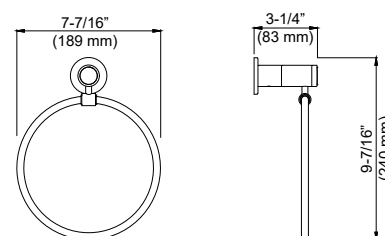

KBA1103CB

Abaco Towel ring, Chrome/Black