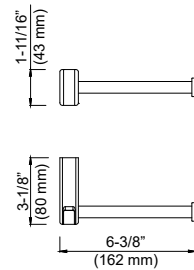

KBA1002CW

Artis Tissue holder with hook, Chrome/White