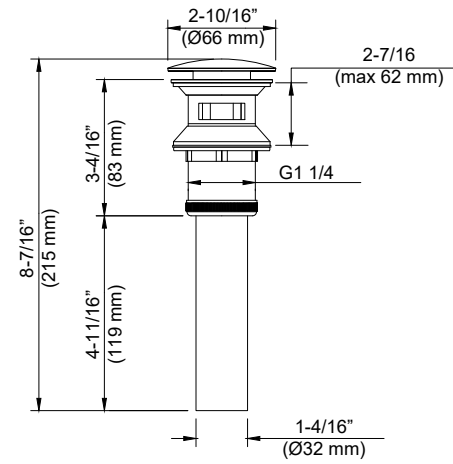

## KPW100

Brass Pop Up Clicker Drain with overflow

- KPW100CH Chrome
- KPW100BN Brushed Nickel
- KPW100CW Chrome/Ceramic cover
- KPW100MB Matte Black

KPW100CH

KPW100BN

KPW100CW

KPW100MB