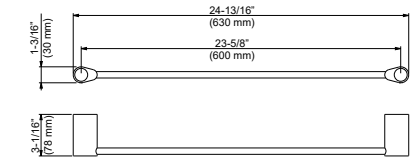

KBA1304CB

Volcano Towel Bar, Chrome/Black