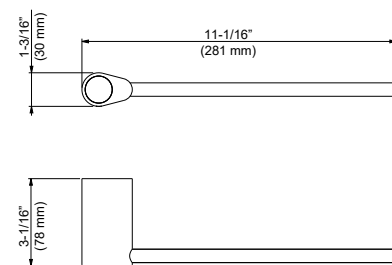

KBA1303CB

Volcano Towel ring, Chrome/Black