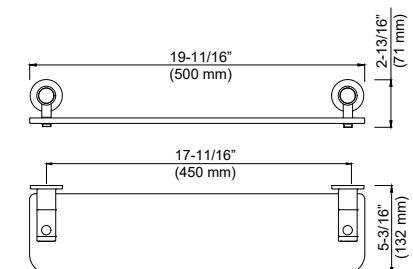

KBA1106CW

Abaco Shelf, Chrome/White