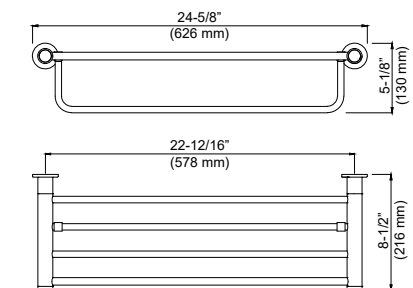

KBA1105CB

Abaco Towel rack, Chrome/Black