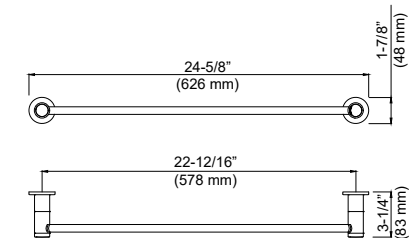

KBA1104CW

Abaco Towel bar, Chrome/White