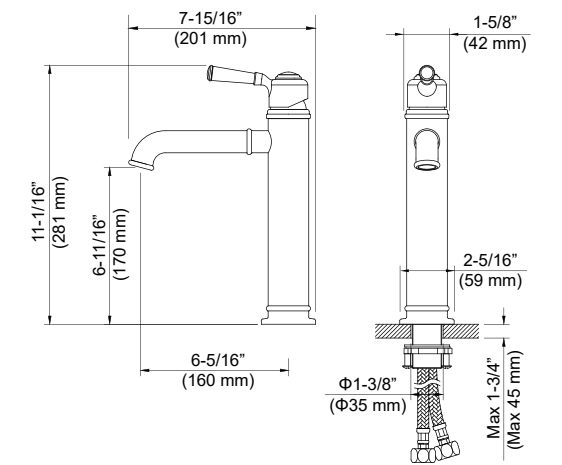

KBF1012

Victorian Single Handle Basin Faucet

KBF1012CH Chrome

KBF1012BN Brushed Nickel

KBF1012ORB Oil Rubbed Bronze

FEATURES

- Solid lead free brass—Maximum durability & healthy.
- Spain Citec cartridge—Life longtime using.
- Swiss Neoperl aerator—Splash-free & water saving.
- Superior finishes—Corrosion & Rust resistant.
- EDPM waterline with screen seal—Avoid clog and low flow after long time use.
- Limited lifetime warranty—No worries for frequent use.

KBF1013

Victorian Single Handle Vessel Sink Faucet

KBF1013CH Chrome

KBF1013BN Brushed Nickel

KBF1013ORB Oil Rubbed Bronze

FEATURES

- Solid lead free brass—Maximum durability & healthy.
- Spain Citec cartridge—Life longtime using.
- Swiss Neoperl aerator—Splash-free & water saving.
- Superior finishes—Corrosion & Rust resistant.
- EDPM waterline with screen seal—Avoid clog and low flow after long time use.
- Limited lifetime warranty—No worries for frequent use.