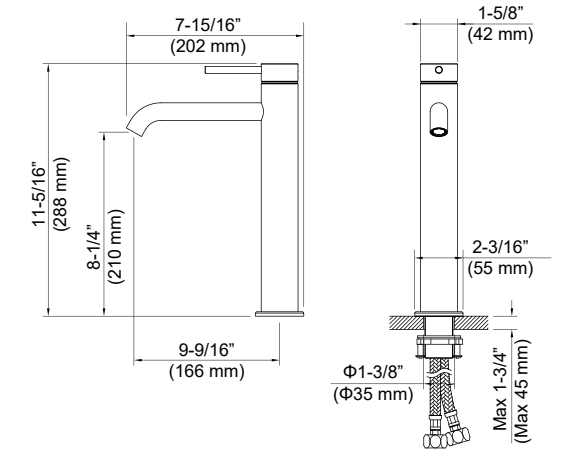

KBF1008

Circular Single Handle Basin Faucet

KBF1008CH Chrome

KBF1008BN Brushed Nickel

KBF1008MB Matte Black

FEATURES

- Solid lead free brass-Maximum durability & healthy.
- Spain Citec cartridge-Life longtime using.
- Swiss Neoperl aerator-Splash-free & water saving.
- Superior finishes-Corrosion & Rust resistant.
- Ultra slim handle-Minimalism design.
- EDPM waterline with screen seal-Avoid clog and low flow after long time use.
- Limited lifetime warranty-No worries for frequent use.

KBF1009

Circular Single Handle Vessel Sink Faucet

KBF1009CH Chrome

KBF1009BN Brushed Nickel

KBF1009MB Matte Black

FEATURES

- Solid lead free brass-Maximum durability & healthy.
- Spain Citec cartridge-Life longtime using.
- Swiss Neoperl aerator-Splash-free & water saving.
- Superior finishes-Corrosion & Rust resistant.
- Ultra slim handle-Minimalism design.
- EDPM waterline with screen seal-Avoid clog and low flow after long time use.
- Limited lifetime warranty-No worries for frequent use.