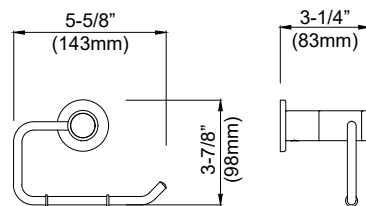

KBA1102CB

Abaco Tissue holder, Chrome/Black