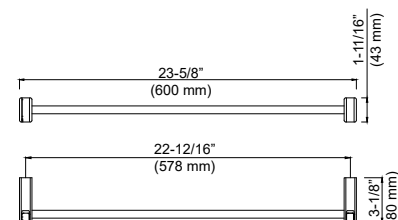

KBA1003CW

Artis Towel bar with hook, Chrome/White