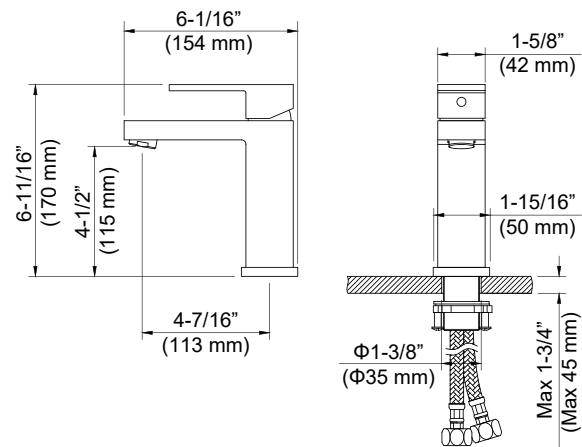

KBF1002BN

KBF1003

Cubic Single Handle Vessel Sink Faucet

KBF1003CH Chrome

KBF1003BN Brushed Nickel

KBF1003MB Matte Black

FEATURES

- Solid lead free brass—Maximum durability & healthy.
- Spain Citec cartridge—Life longtime using.
- Swiss Neoperl aerator—Splash-free & water saving.
- Superior finishes—Corrosion & Rust resistant.
- EDPM waterline with screen seal—Avoid clog and low flow after long time use.
- Limited lifetime warranty—No worries for frequent use.