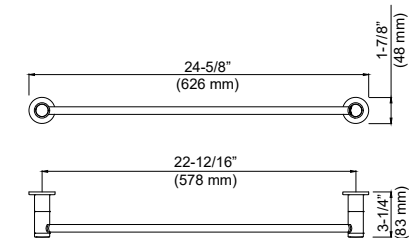

KBA1104CB

Abaco Towel bar, Chrome/Black