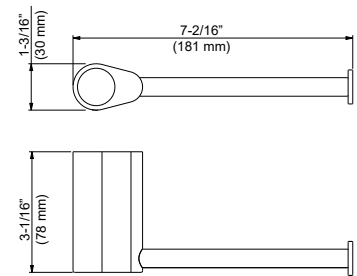

KBA1302CW

Volcano Tissue holder, Chrome/White