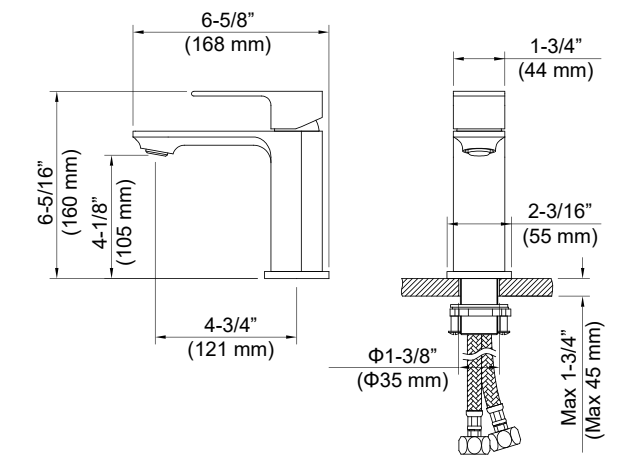

KBF1001

Mirage Single Handle Basin Faucet

- KBF1001CH Chrome
- KBF1001BN Brushed Nickel
- KBF1001MB Matte Black

FEATURES

- Solid lead free brass-Maximum durability & healthy.
- Spain Citec cartridge-Life longtime using.
- Swiss Neoperl Coin Slot aerator-Perfect stream, Drip rail & No key.
- Superior finishes-Corrosion & Rust resistant.
- EDPM waterline with screen seal-Avoid clog and low flow after long time use.
- Limited lifetime warranty-No worries for frequent use.