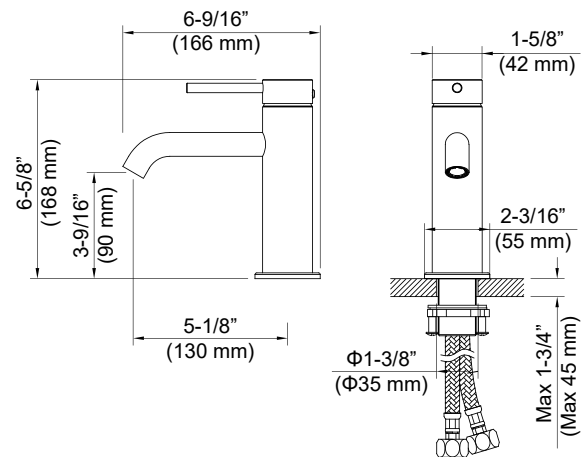

KBF1009BN

KBF1009

Circular Single Handle Vessel Sink Faucet

KBF1009CH Chrome

KBF1009BN Brushed Nickel

KBF1009MB Matte Black

FEATURES

- Solid lead free brass-Maximum durability & healthy.
- Spain Citec cartridge-Life longtime using.
- Swiss Neoperl aerator-Splash-free & water saving.
- Superior finishes-Corrosion & Rust resistant.
- Ultra slim handle-Minimalism design.
- EDPM waterline with screen seal-Avoid clog and low flow after long time use.
- Limited lifetime warranty-No worries for frequent use.