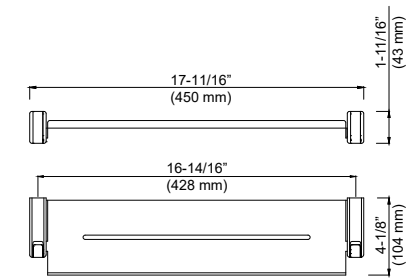

KBA1005CW

Artis Shelf with hook, Chrome/White