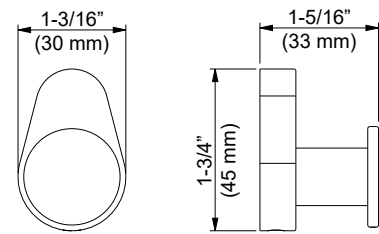

## KBA1301CW

Volcano Robe hook, Chrome/White