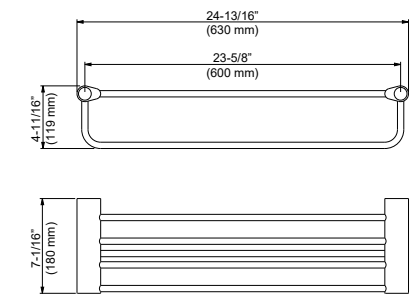

KBA1305CW

Volcano Towel rack, Chrome/White