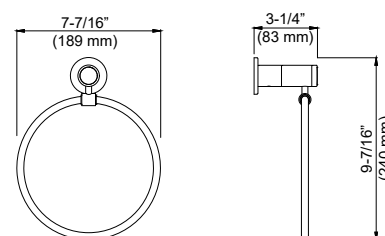

KBA1103CW

Abaco Towel ring, Chrome/White