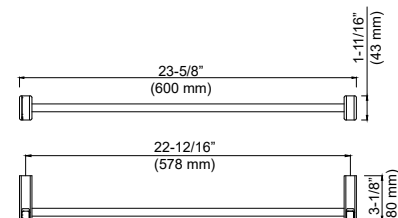

KBA1003CB

Artis Towel bar with hook, Chrome/Black