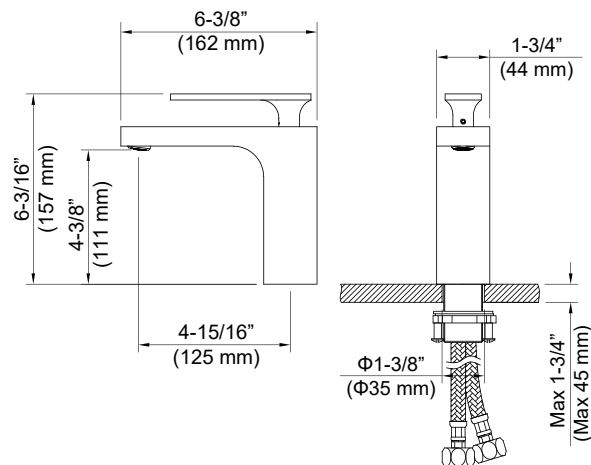

KBF1006MB

KBF1007

Infinity Single Handle Vessel Sink Faucet

KBF1007CH Chrome

KBF1007BN Brushed Nickel

KBF1007MB Matte Black

FEATURES

- Solid lead free brass-Maximum durability & healthy.
- Spain Citec cartridge-Life longtime using.
- Swiss Neoperl Coin Slot aerator-Perfect stream, Drip rail & No key.
- Superior finishes-Corrosion & Rust resistant.
- EDPM waterline with screen seal-Avoid clog and low flow after long time use.
- Limited lifetime warranty-No worries for frequent use.