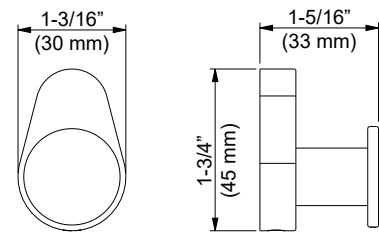

KBA1301CB

Volcano Robe hook, Chrome/Black