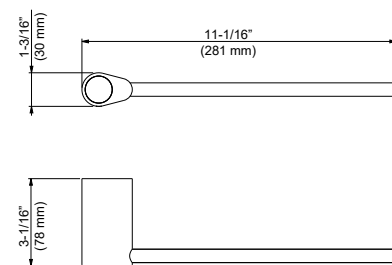

KBA1303CW

Volcano Towel ring, Chrome/White