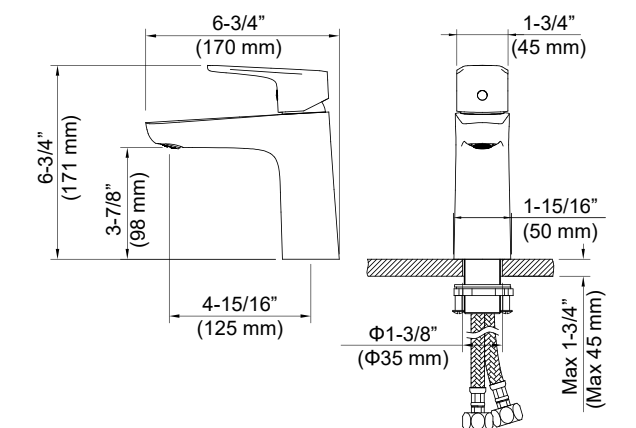

KBF1011

Harmony Single Handle Basin Faucet

KBF1011CH Chrome

KBF1011BN Brushed Nickel

FEATURES

- Solid lead free brass-Maximum durability & healthy.
- Spain Citec cartridge-Life longtime using.
- Swiss Neoperl Coin Slot aerator-Perfect stream, Drip rail & No key.
- Superior finishes-Corrosion & Rust resistant.
- EDPM waterline with screen seal-Avoid clog and low flow after long time use.
- Limited lifetime warranty-No worries for frequent use.