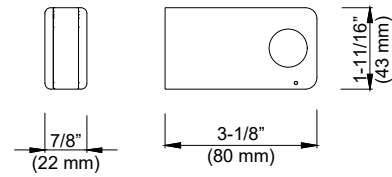

KBA1001CB

Artis Robe hook, Chrome/Black