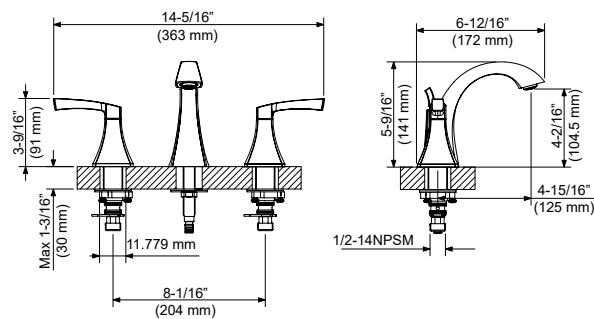

KBF1014

Pyramid Widespread Basin Faucet With Pull out Drain

- KBF1014CH   Chrome
- KBF1014BN   Brushed Nickel
- KBF1014MB   Matte Black

FEATURES

- **Solid lead free brass**-Maximum durability & healthy.
- **1/4 turn ceramic cartridge**-Life longtime using.
- **Swiss Neoperl aerator**-Splash-free & water saving.
- **Superior finishes**-Corrosion & Rust resistant.
- **EDPM waterline with screen seal**-Avoid clog and low flow after long time use.
- **With Pull out waste**-All installation hardware are included.
- **Limited lifetime warranty**-No worries for frequent use.