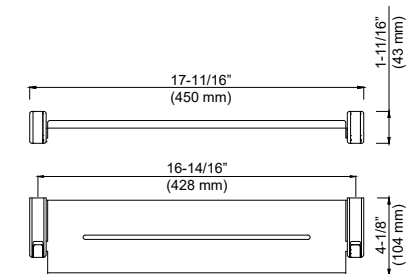

KBA1005CB

Artis Shelf with hook, Chrome/Black