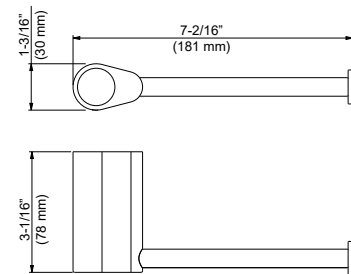

KBA1302CB

Volcano Tissue holder, Chrome/Black