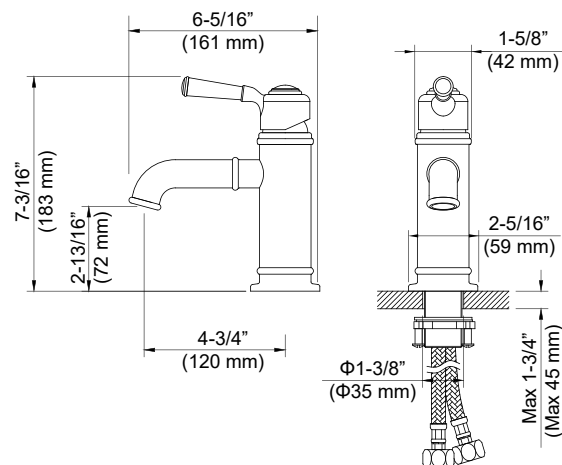

KBF1013BN

KBF1013

Victorian Single Handle Vessel Sink Faucet

KBF1013CH Chrome

KBF1013BN Brushed Nickel

KBF1013ORB Oil Rubbed Bronze

FEATURES

- Solid lead free brass—Maximum durability & healthy.
- Spain Citec cartridge—Life longtime using.
- Swiss Neoperl aerator—Splash-free & water saving.
- Superior finishes—Corrosion & Rust resistant.
- EDPM waterline with screen seal—Avoid clog and low flow after long time use.
- Limited lifetime warranty—No worries for frequent use.