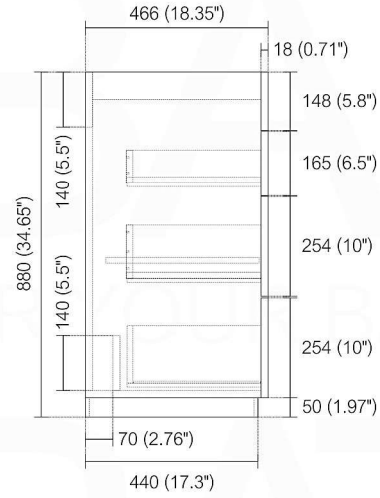

**MILANO KFM48D**

Sink: DL48DSINK

Dimensions:	width	depth	height
inches	47.5"	18.5"	35.12"
mm	1206	470	892

NOTE: DIMENSIONS AND TECHNICAL DETAILS ARE SUBJECT TO CHANGE WITHOUT NOTICE

. FRONT ELEVATION

. SIDE ELEVATION