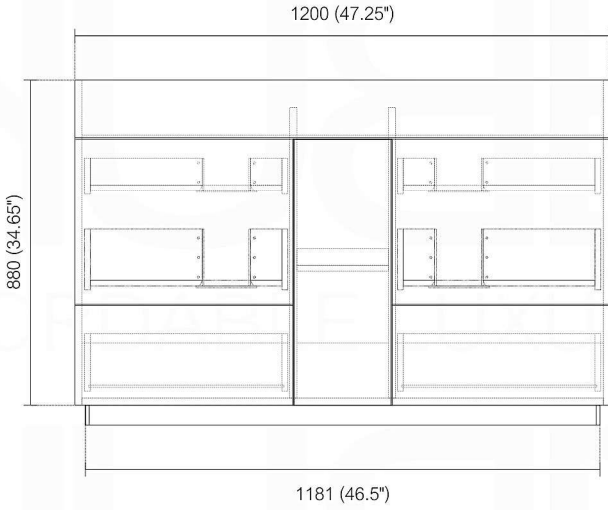

**MILANO KFM48D**

Sink: DL48DSINK

Dimensions:	width	depth	height
inches	47.5"	18.5"	35.12"
mm	1206	470	892

NOTE: DIMENSIONS AND TECHNICAL DETAILS ARE SUBJECT TO CHANGE WITHOUT NOTICE

. FRONT ELEVATION

. SIDE ELEVATION