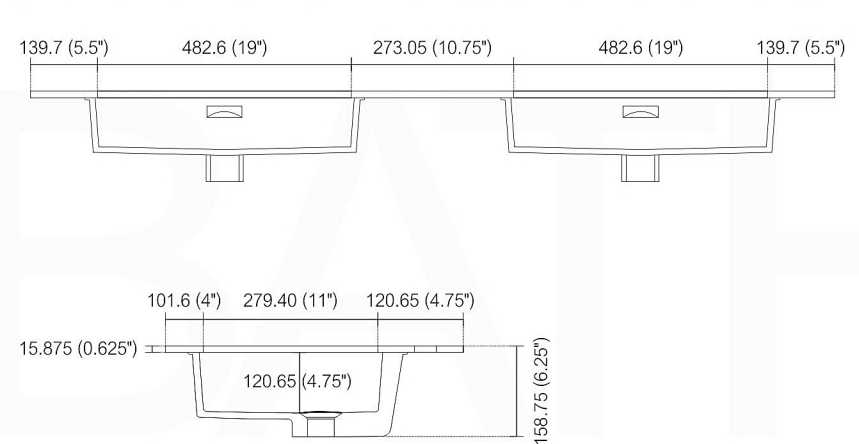

BOSCO KB60D

Dimensions:	width	depth	height
inches	59.125"	19.75"	35.75"
mm	1502	502	908

NOTE: DIMENSIONS AND TECHNICAL DETAILS ARE SUBJECT TO CHANGE WITHOUT NOTICE

FRONT ELEVATION

SIDE ELEVATION

TOP ELEVATION