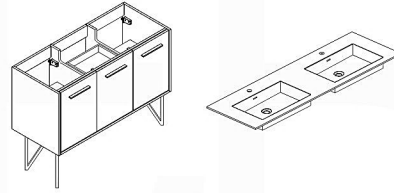

BOSCO KB60D

Dimensions:	width	depth	height
inches	59.125"	19.75"	35.75"
mm	1502	502	908

NOTE: DIMENSIONS AND TECHNICAL DETAILS ARE SUBJECT TO CHANGE WITHOUT NOTICE

FRONT ELEVATION

SIDE ELEVATION

TOP ELEVATION