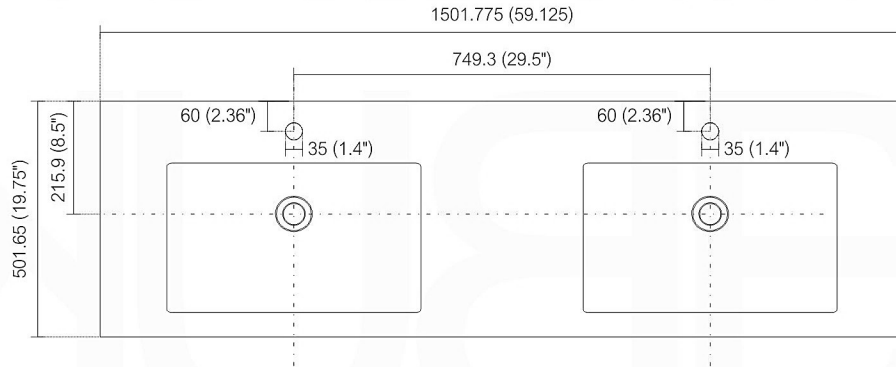

BOSCO KB60D

Dimensions:	width	depth	height
inches	59.125"	19.75"	35.75"
mm	1502	502	908

NOTE: DIMENSIONS AND TECHNICAL DETAILS ARE SUBJECT TO CHANGE WITHOUT NOTICE

FRONT ELEVATION

SIDE ELEVATION

TOP ELEVATION