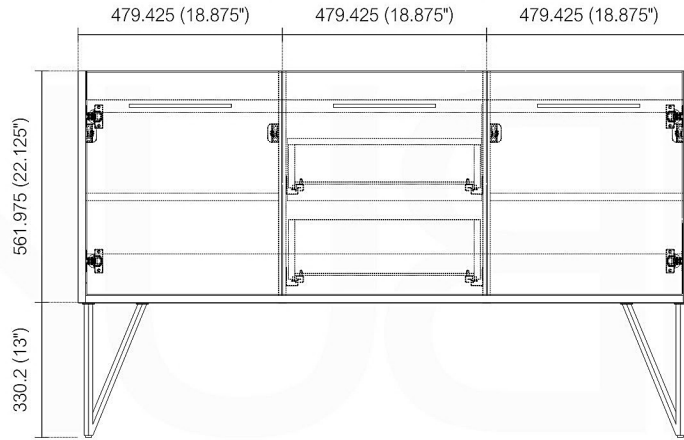

BOSCO KB60D

Dimensions:	width	depth	height
inches	59.125"	19.75"	35.75"
mm	1502	502	908

NOTE: DIMENSIONS AND TECHNICAL DETAILS ARE SUBJECT TO CHANGE WITHOUT NOTICE

FRONT ELEVATION

SIDE ELEVATION

TOP ELEVATION