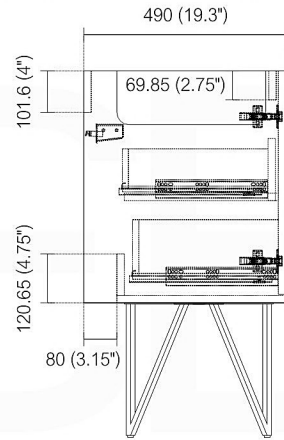

BOSCO KB60D

Dimensions:	width	depth	height
inches	59.125"	19.75"	35.75"
mm	1502	502	908

NOTE: DIMENSIONS AND TECHNICAL DETAILS ARE SUBJECT TO CHANGE WITHOUT NOTICE

FRONT ELEVATION

SIDE ELEVATION

TOP ELEVATION