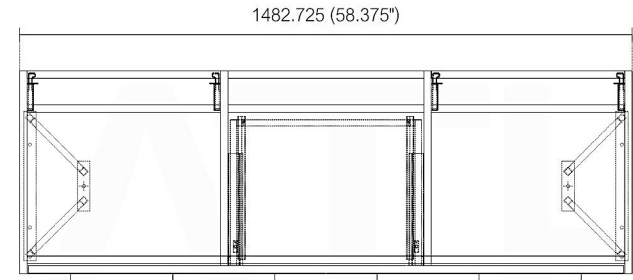

BOSCO KB60D

Dimensions:	width	depth	height
inches	59.125"	19.75"	35.75"
mm	1502	502	908

NOTE: DIMENSIONS AND TECHNICAL DETAILS ARE SUBJECT TO CHANGE WITHOUT NOTICE

FRONT ELEVATION

SIDE ELEVATION

TOP ELEVATION