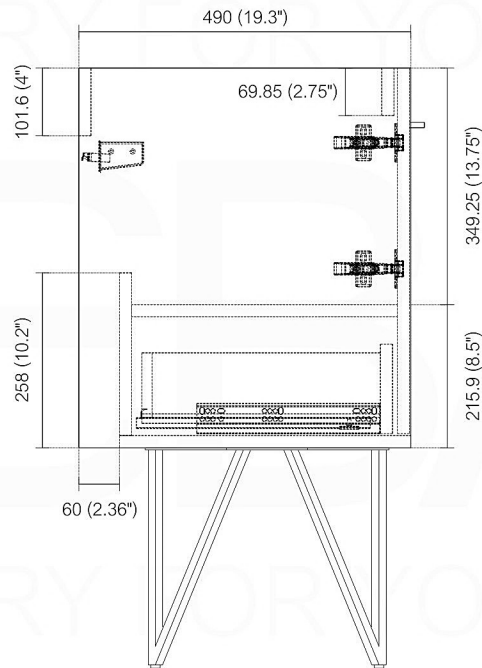

BOSCO KB36

| Dimensions: | width | depth | height |
|-------------|-------|--------|--------|
| inches | 35.5" | 19.75" | 35.75" |
| mm | 902 | 502 | 908 |

NOTE: DIMENSIONS AND TECHNICAL DETAILS ARE SUBJECT TO CHANGE WITHOUT NOTICE

. FRONT ELEVATION

. SIDE ELEVATION

. TOP ELEVATION