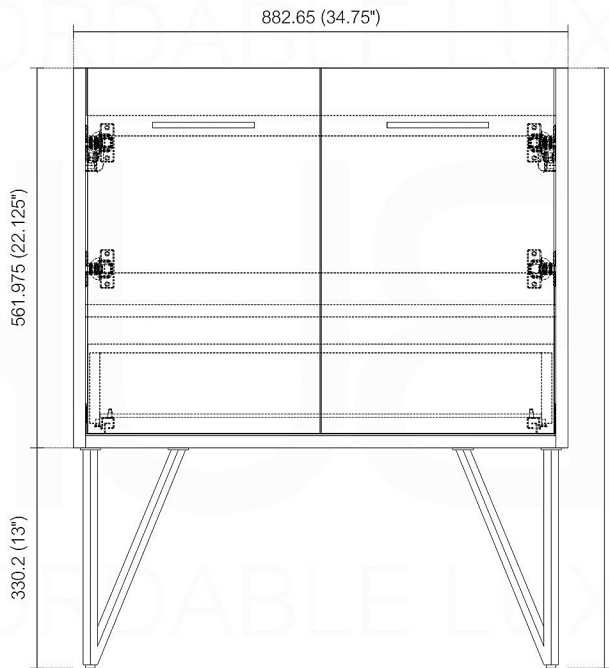

BOSCO KB36

| Dimensions: | width | depth | height |
|-------------|-------|--------|--------|
| inches | 35.5" | 19.75" | 35.75" |
| mm | 902 | 502 | 908 |

NOTE: DIMENSIONS AND TECHNICAL DETAILS ARE SUBJECT TO CHANGE WITHOUT NOTICE

. FRONT ELEVATION

. SIDE ELEVATION

. TOP ELEVATION