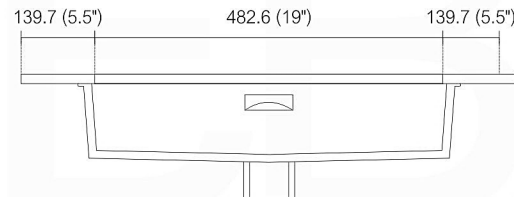

BOSCO KB30

Dimensions:	width	depth	height
inches	29.63"	19.75"	35.75"
mm	753	502	908

NOTE: DIMENSIONS AND TECHNICAL DETAILS ARE SUBJECT TO CHANGE WITHOUT NOTICE

. FRONT ELEVATION

. SIDE ELEVATION

. TOP ELEVATION