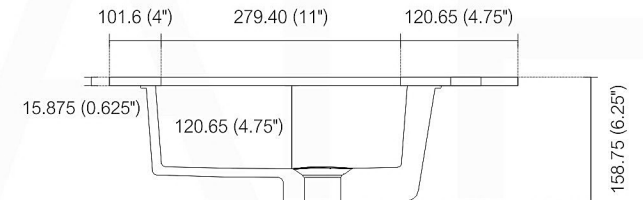

BOSCO KB30

Dimensions:	width	depth	height
inches	29.63"	19.75"	35.75"
mm	753	502	908

NOTE: DIMENSIONS AND TECHNICAL DETAILS ARE SUBJECT TO CHANGE WITHOUT NOTICE

. FRONT ELEVATION

. SIDE ELEVATION

. TOP ELEVATION