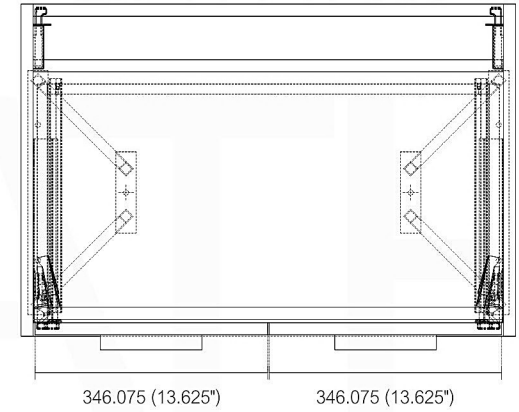

BOSCO KB30

Dimensions:	width	depth	height
inches	29.63"	19.75"	35.75"
mm	753	502	908

NOTE: DIMENSIONS AND TECHNICAL DETAILS ARE SUBJECT TO CHANGE WITHOUT NOTICE

. FRONT ELEVATION

. SIDE ELEVATION

. TOP ELEVATION