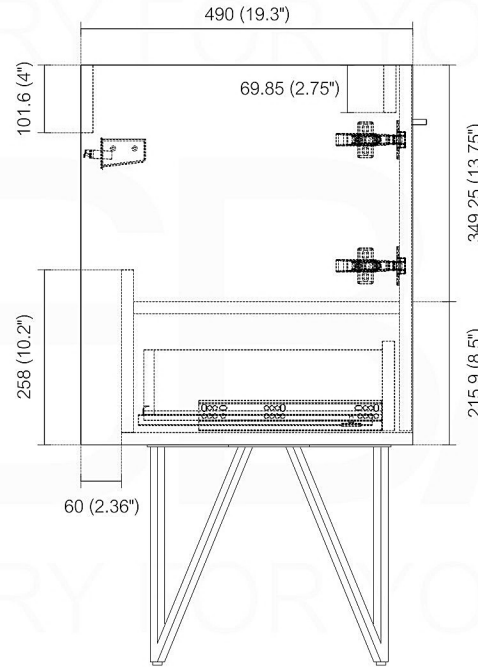

BOSCO KB30

Dimensions:	width	depth	height
inches	29.63"	19.75"	35.75"
mm	753	502	908

NOTE: DIMENSIONS AND TECHNICAL DETAILS ARE SUBJECT TO CHANGE WITHOUT NOTICE

. FRONT ELEVATION

. SIDE ELEVATION

. TOP ELEVATION