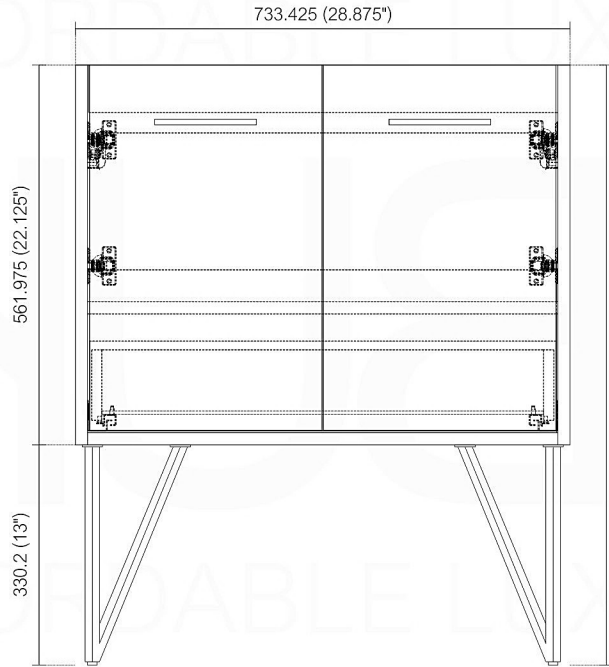

BOSCO KB30

Dimensions:	width	depth	height
inches	29.63"	19.75"	35.75"
mm	753	502	908

NOTE: DIMENSIONS AND TECHNICAL DETAILS ARE SUBJECT TO CHANGE WITHOUT NOTICE

. FRONT ELEVATION

. SIDE ELEVATION

. TOP ELEVATION