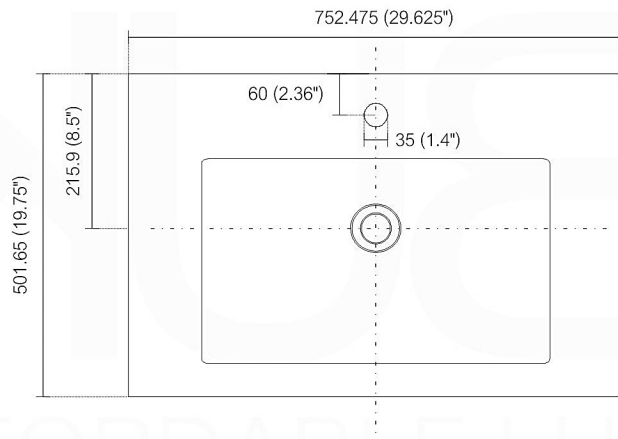

BOSCO KB30

Dimensions:	width	depth	height
inches	29.63"	19.75"	35.75"
mm	753	502	908

NOTE: DIMENSIONS AND TECHNICAL DETAILS ARE SUBJECT TO CHANGE WITHOUT NOTICE

. FRONT ELEVATION

. SIDE ELEVATION

. TOP ELEVATION