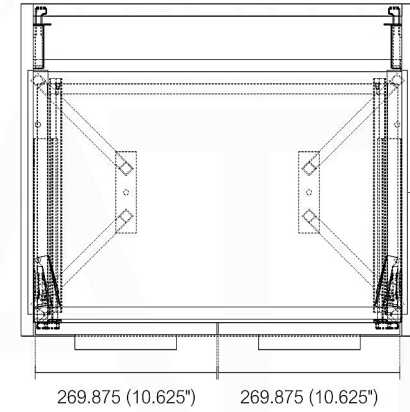

BOSCO KB24

Dimensions:	width	depth	height
inches	23.75"	19.75"	35.75"
mm	603	502	908

NOTE: DIMENSIONS AND TECHNICAL DETAILS ARE SUBJECT TO CHANGE WITHOUT NOTICE

. FRONT ELEVATION

. SIDE ELEVATION

. TOP ELEVATION