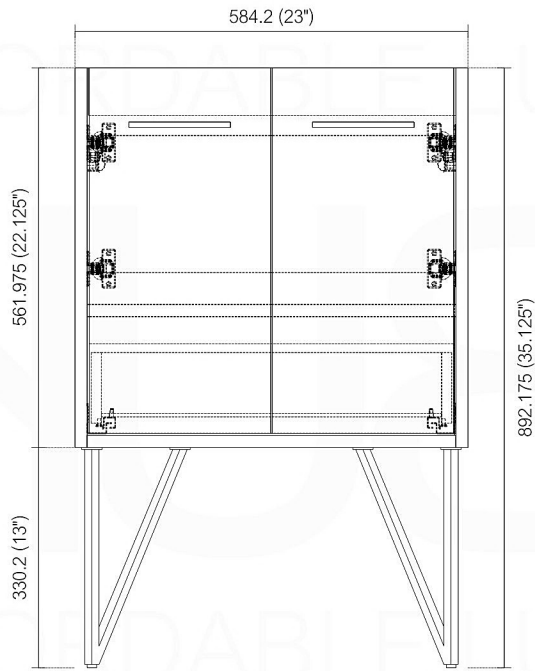

BOSCO KB24

Dimensions:	width	depth	height
inches	23.75"	19.75"	35.75"
mm	603	502	908

NOTE: DIMENSIONS AND TECHNICAL DETAILS ARE SUBJECT TO CHANGE WITHOUT NOTICE

. FRONT ELEVATION

. SIDE ELEVATION

. TOP ELEVATION