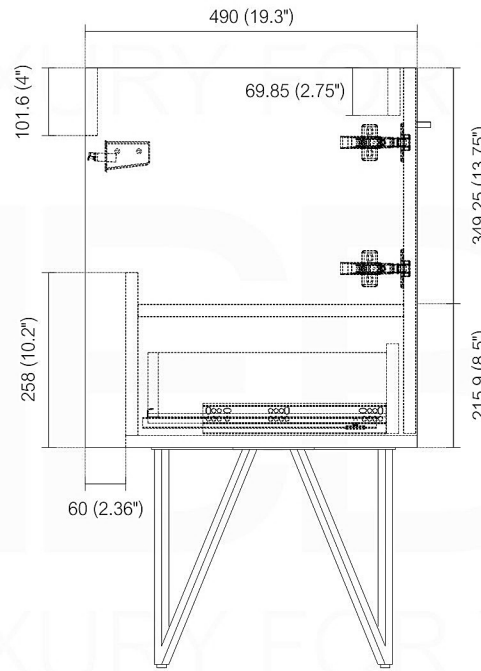

BOSCO KB24

Dimensions:	width	depth	height
inches	23.75"	19.75"	35.75"
mm	603	502	908

NOTE: DIMENSIONS AND TECHNICAL DETAILS ARE SUBJECT TO CHANGE WITHOUT NOTICE

. FRONT ELEVATION

. SIDE ELEVATION

. TOP ELEVATION