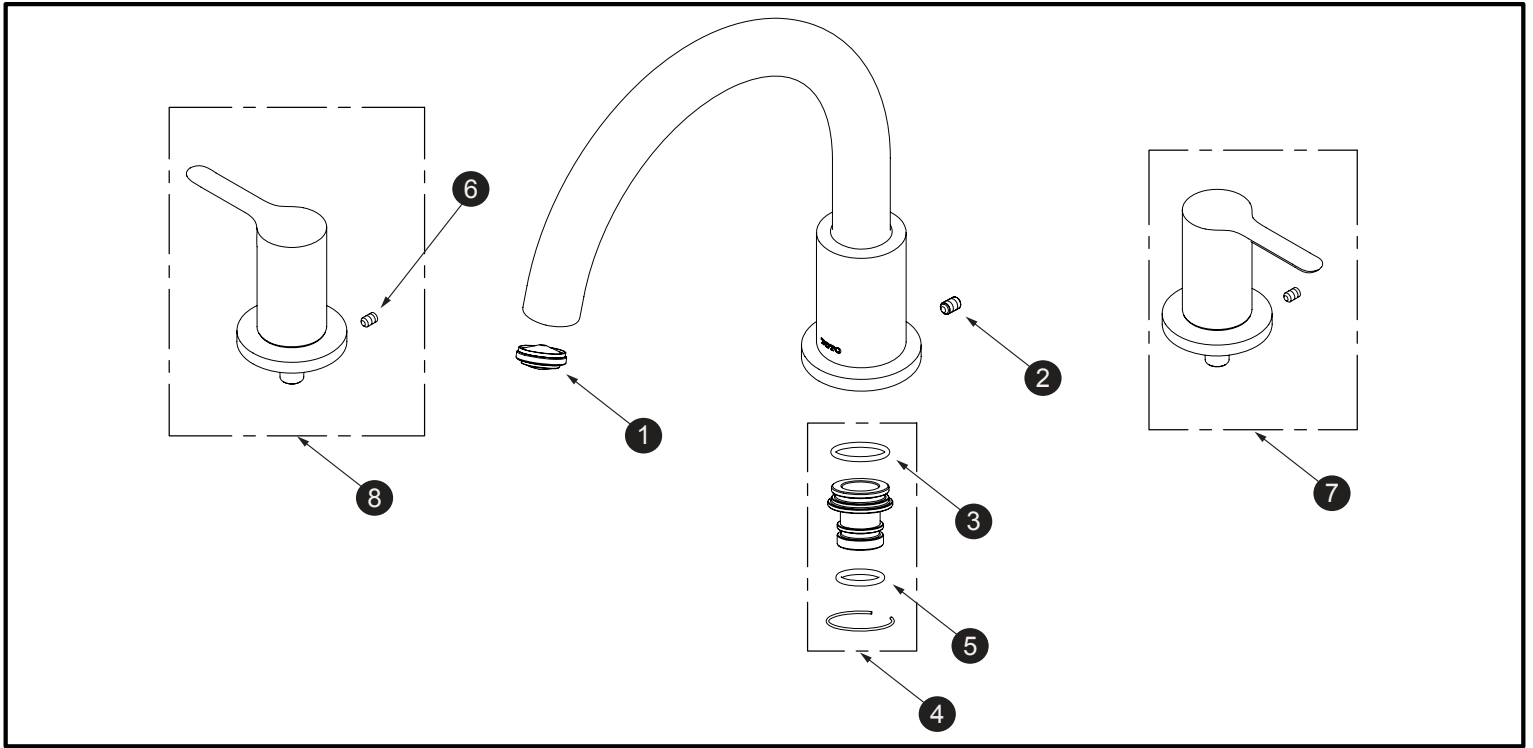

**LB Roman Tub Filler Trim (3-Hole)**

Item	Part	Description
1	THP5214	Aerator
2	THP5429	Set Screw
3	THP5180	O-ring
4	THP5182	Valve Connector Assembly
5	THP5181	O-ring
6	THP5422	Set Screw
7	THP5430#CP	Handle Assembly (Cold)
8	THP5431#CP	Handle Assembly (Hot)