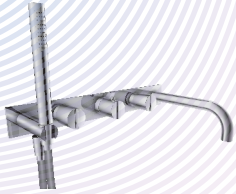

SERIE 145™

145.2691
Wall Mount Tub Filler
w/ Hand Shower