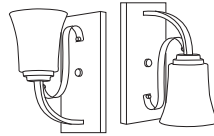

	Product	Bulbs/Wattage	W	H	Overall-H	Chain/Rods Length	Wire Length	Ceiling Plate Size
A	7000-9BN	(9) 60W-m	29"	32 1/2"	107"	72" chain	110"	5 1/8" diameter
B	7000-5BN	(5) 100W-m	25"	27 5/8"	102 1/8"	72" chain	110"	5 1/8" diameter
C	7000MP-BN	(1) 100W-m	5 1/8"	9 1/2"	54 1/2"	3x12" + 1x6" + 1x3" rods	110"	5 1/8" diameter
D	7000-3BN	(3) 100W-m	22"	23 3/8"	97 7/8"	72" chain	110"	5 1/8" diameter
E	7000SF-BN	(3) 100W-m	17 5/8"	15 5/8"	---	---	---	5 1/8" diameter

F.

These fixtures can be mounted up or down

G.

H.

I.

J.

K.

	Product	Bulbs/Wattage	L/ext.	W	H	Overall-H	Chain/Rods Length	Wire Length	Ceiling/Wall Plate Size
F	7000-1S-BN	(1) 100W-m	8 5/8"	5 1/8"	11"	---	---	---	5 1/8"W x 11"H
G	7000-2V-BN	(2) 100W-m	8 5/8"	14"	10 3/8"	---	---	---	14"W x 4 7/8"H
H	7000-3V-BN	(3) 100W-m	8 5/8"	22"	10 3/8"	---	---	---	22"W x 4 7/8"H
I	7000-4V-BN	(4) 100W-m	8 5/8"	30 1/8"	10 3/8"	---	---	---	30 1/8"W x 4 7/8"H
J	7000-5V-BN	(5) 100W-m	8 5/8"	38 1/4"	10 3/8"	---	---	---	38 1/4"W x 4 7/8"H
K	7000P-BN	(3) 100W-m	---	20 1/4"	22 3/8"	96 7/8"	72" chain	110"	5 1/8" diameter