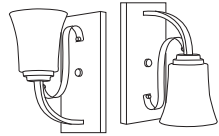

These fixtures can be mounted up or down