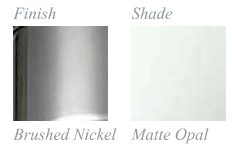

F.

These fixtures can be mounted up or down

G.

H.

I.

J.

K.

	Product	Bulbs/Wattage	L/ext.	W	H	Overall-H	Chain/Rods Length	Wire Length	Ceiling/Wall Plate Size
F	7000-1S-BN	(1) 100W-m	8 5/8"	5 1/8"	11"	---	---	---	5 1/8"W x 11"H
G	7000-2V-BN	(2) 100W-m	8 5/8"	14"	10 3/8"	---	---	---	14"W x 4 7/8"H
H	7000-3V-BN	(3) 100W-m	8 5/8"	22"	10 3/8"	---	---	---	22"W x 4 7/8"H
I	7000-4V-BN	(4) 100W-m	8 5/8"	30 1/8"	10 3/8"	---	---	---	30 1/8"W x 4 7/8"H
J	7000-5V-BN	(5) 100W-m	8 5/8"	38 1/4"	10 3/8"	---	---	---	38 1/4"W x 4 7/8"H
K	7000P-BN	(3) 100W-m	---	20 1/4"	22 3/8"	96 7/8"	72" chain	110"	5 1/8" diameter