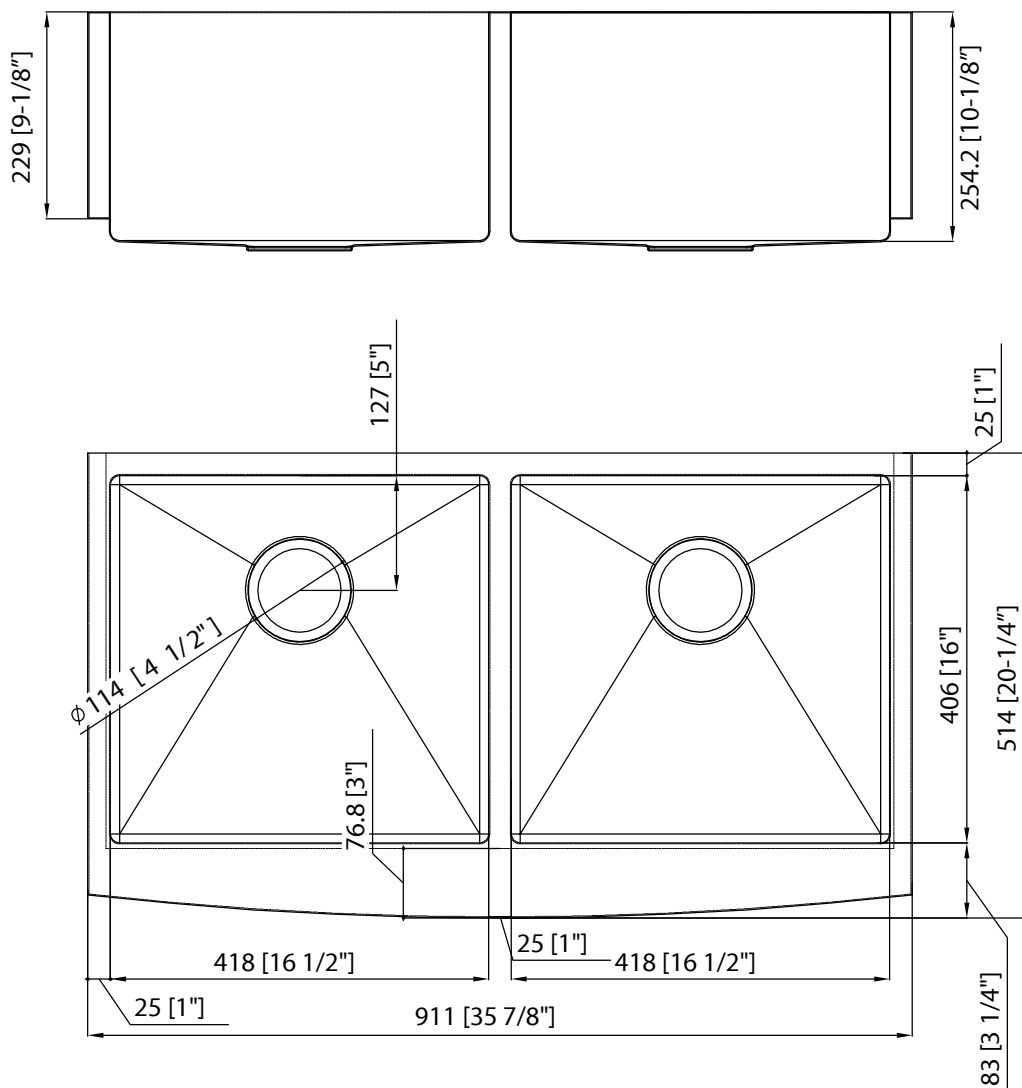

Haystack Collection

35-7/8" x 20-1/4" x 10" Double Bowl Farmhouse Kitchen Sink with Apron Front

HU3620D

DUKOTM
PLUMBING FIXTURES

Product Features

- 36" Double Basin Handmade Kitchen Sink (50/50 Basin Split)
- High-quality 18-gauge thickness stainless steel for lasting durability
- Extra deep (10") basins provide a large workspace, allowing you to deep soak even your largest pots and pans
- Cutout template and instructions included

Technical

- **Nominal Dimensions:**
35-7/8" x 20-1/4"
813 x 483mm
- **Bowl Size (Left and Right):**
16-1/2" x 16"
418 x 406mm
- **Depth:**
Bowl: 10" (254mm)
Apron: 9" (229mm)

Quality Assurance

- Factory tested
- 10-year product warranty

* Sink only. Waste fittings not included.

Haystack Collection
 35-7/8" x 20-1/4" x 10" Double Bowl
 Farmhouse Kitchen Sink with Apron Front
 HU3620D

Specifications are subject to change without notice, please visit our website for the most current information.