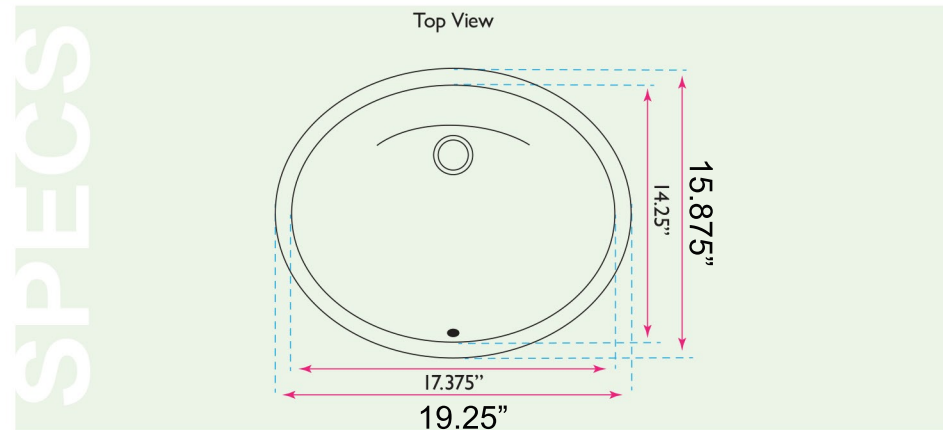

# Great Point Collection

Vitreous China Bath Undermount  
White Oval Sink with Glazed Bottom

model:

**GB-17x14-W**

# Nantucket

S I N K S

SPECS

OVERALL DIMENSIONS	INTERIOR BOWL	BOWL DEPTH	DRAIN OPENING	OVERFLOW
19.25" x 15.875" x 8"	17.375" x 14.25"	6.625"	1.75" Opening	Yes

## FEATURES:

- Vitreous China undermount with porcelain enamel glaze; easy to clean
- With Overflow
- Limited lifetime manufacturer's warranty
- Fits a 21" cabinet base minimum
- 1.75" Standard drain not included
- Nominal Dimensions - actual may vary by 1/4"
- Template not included - custom template required