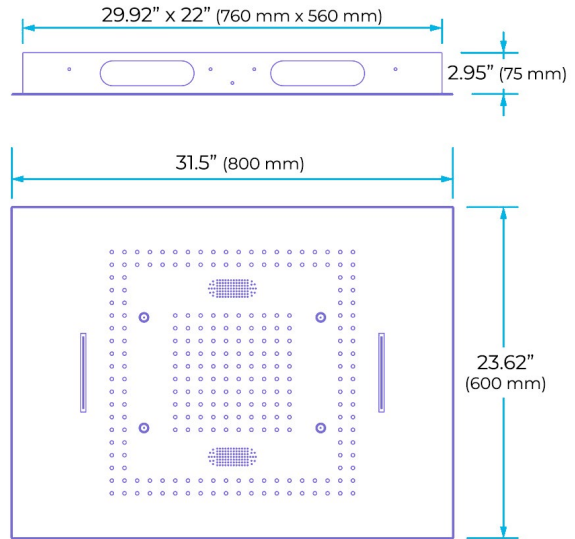

THERMOSTATIC LED PHONE CONTROLLED RECESSED CEILING MOUNT WATERFALL RAINFALL MIST GOLD SHOWER SYSTEM WITH JETTED BODY SPRAYS AND HANDHELD SHOWER SPECIFICATIONS

Shower Head

Product shown is only for installation display purpose

- Shower Panel /Hose Material: 304 Stainless Steel
- Shower Head Size: 800*600 mm
- Showerheads Install: Embedded Ceiling Mounted
- Concealed Mixer Install: Wall-Mounted
- LED Shower Head Functions: Rainfall, Waterfall, Mist
- Water Pressure: 0.3 MPA
- Water Flow: 16L/min~28L/min
- Shower Accessories Material: Brass
- LED Light: Need to Connect Power
- Shower Hose Length: 1.5M
- AC: 100-265V 50/60Hz
- Music: Need Bluetooth

Shower Mixer

Hand Shower

Flow Rate: 2.0 GPM / 7.6 LPM

Shower Mixer Connections

Body Jet

FEATURES

- Material: Brass
- Base Plate Height: 5-1/8"
- Base Plate Width: 5-1/8"
- Jet Surface Area: 3-1/8"
- Surface Depth: 1/4"
- Adjustment Angle: 5°
- Male NPT Connection: 1/2"
- Maximum Flow Rate: 2.5 GPM (9.5L/min) max @ 80 psi