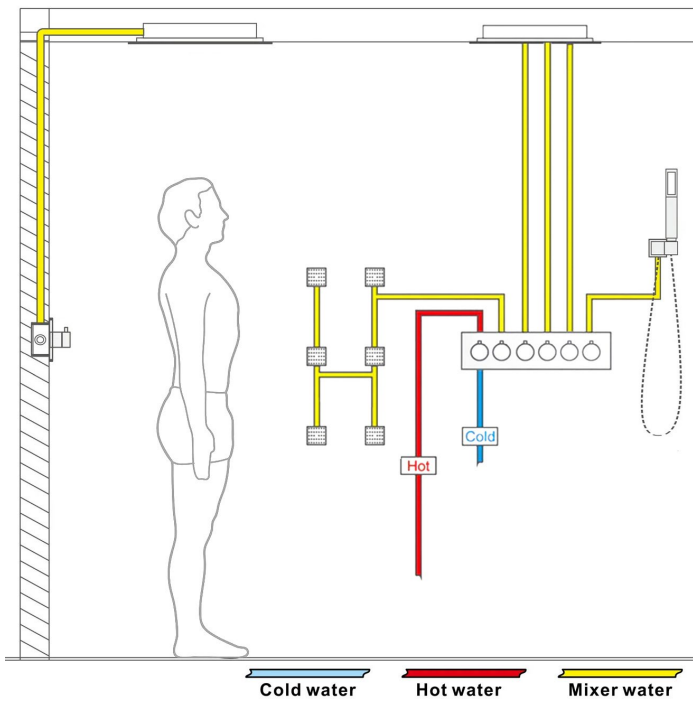

THERMOSTATIC LED PHONE CONTROLLED RECESSED CEILING MOUNT WATERFALL RAINFALL MIST GOLD SHOWER SYSTEM WITH JETTED BODY SPRAYS AND HANDHELD SHOWER SPECIFICATIONS

Shower Head

Product shown is only for installation display purpose

- Shower Panel /Hose Material: 304 Stainless Steel
- Shower Head Size: 800*600 mm
- Showerheads Install: Embedded Ceiling Mounted
- Concealed Mixer Install: Wall-Mounted
- LED Shower Head Functions: Rainfall, Waterfall, Mist
- Water Pressure: 0.3 MPA
- Water Flow: 16L/min~28L/min
- Shower Accessories Material: Brass
- LED Light: Need to Connect Power
- Shower Hose Length: 1.5M
- AC: 100-265V 50/60Hz
- Music: Need Bluetooth

Kinds of color **64**
temperature adjustable

WiFi
Built-in WIFI
Phone control color

Color software App install instruction
download name: **Smart Life**

All dimensions and specifications are nominal and may vary. Use actual products for accuracy in critical situations.

Shower Mixer

Hand Shower

Flow Rate: 2.0 GPM / 7.6 LPM

Shower Mixer Connections

Body Jet

FEATURES

- Material: Brass
- Base Plate Height: 5-1/8"
- Base Plate Width: 5-1/8"
- Jet Surface Area: 3-1/8"
- Surface Depth: 1/4"
- Adjustment Angle: 5°
- Male NPT Connection: 1/2"
- Maximum Flow Rate: 2.5 GPM (9.5L/min) max @ 80 psi