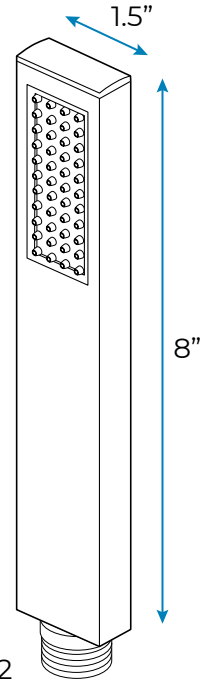

- Shower Panel /Hose Material: 304 Stainless Steel
- Shower Head Size: 800*600 mm
- Showerheads Install: Embedded Ceiling Mounted
- Concealed Mixer Install: Wall-Mounted
- LED Shower Head Functions: Rainfall, Waterfall, Mist
- Water Pressure: 0.3 MPA
- Water Flow: 16L/min~28L/min
- Shower Accessories Material: Brass
- LED Light: Need to Connect Power
- Shower Hose Length: 1.5M
- AC: 100-265V 50/60Hz
- Music: Need Bluetooth

Kinds of color **64**
temperature adjustable

WiFi
Built-in WIFI
Phone control color

Color software App install instruction
download name: **Smart Life**

All dimensions and specifications are nominal and may vary. Use actual products for accuracy in critical situations.

Shower Mixer

Hand Shower

Flow Rate: 2.0 GPM / 7.6 LPM

Shower Mixer Connections

Body Jet

FEATURES

- Material: Brass
- Base Plate Height: 5-1/8"
- Base Plate Width: 5-1/8"
- Jet Surface Area: 3-1/8"
- Surface Depth: 1/4"
- Adjustment Angle: 5°
- Male NPT Connection: 1/2"
- Maximum Flow Rate: 2.5 GPM (9.5L/min) max @ 80 psi