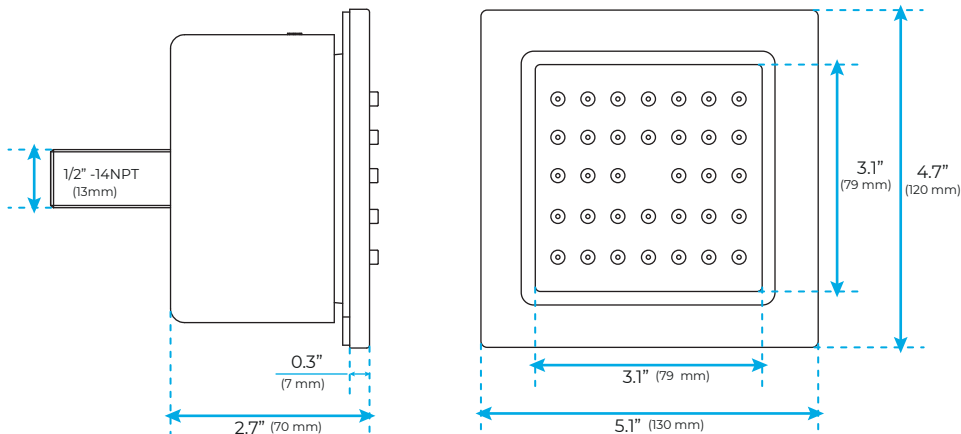

- Shower Panel /Hose Material: 304 Stainless Steel
- Shower Head Size: 800*600 mm
- Showerheads Install: Embedded Ceiling Mounted
- Concealed Mixer Install: Wall-Mounted
- LED Shower Head Functions: Rainfall, Waterfall, Mist
- Water Pressure: 0.3 MPA
- Water Flow: 16L/min~28L/min
- Shower Accessories Material: Brass
- LED Light: Need to Connect Power
- Shower Hose Length: 1.5M
- AC: 100-265V 50/60Hz
- Music: Need Bluetooth

Kinds of color **64**
temperature adjustable

WiFi
Built-in WIFI
Phone control color

Color software App install instruction
download name: **Smart Life**

All dimensions and specifications are nominal and may vary. Use actual products for accuracy in critical situations.

Shower Mixer

Hand Shower

Flow Rate: 2.0 GPM / 7.6 LPM

Shower Mixer Connections

Body Jet

FEATURES

- Material: Brass
- Base Plate Height: 5-1/8"
- Base Plate Width: 5-1/8"
- Jet Surface Area: 3-1/8"
- Surface Depth: 1/4"
- Adjustment Angle: 5°
- Male NPT Connection: 1/2"
- Maximum Flow Rate: 2.5 GPM (9.5L/min) max @ 80 psi