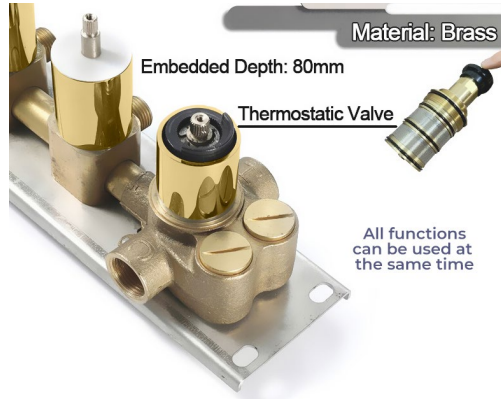

THERMOSTATIC LED PHONE CONTROLLED RECESSED CEILING MOUNT WATERFALL RAINFALL MIST GOLD SHOWER SYSTEM WITH JETTED BODY SPRAYS AND HANDHELD SHOWER SPECIFICATIONS

Shower Head

Product shown is only for installation display purpose

- Shower Panel /Hose Material: 304 Stainless Steel
- Shower Head Size: 800*600 mm
- Showerheads Install: Embedded Ceiling Mounted
- Concealed Mixer Install: Wall-Mounted
- LED Shower Head Functions: Rainfall, Waterfall, Mist
- Water Pressure: 0.3 MPA
- Water Flow: 16L/min~28L/min
- Shower Accessories Material: Brass
- LED Light: Need to Connect Power
- Shower Hose Length: 1.5M
- AC: 100-265V 50/60Hz
- Music: Need Bluetooth

Kinds of color **64**
temperature adjustable

WiFi
Built-in WIFI
Phone control color

Color software App install instruction
download name: **Smart Life**

All dimensions and specifications are nominal and may vary. Use actual products for accuracy in critical situations.

Shower Mixer

Hand Shower

Flow Rate: 2.0 GPM / 7.6 LPM

Shower Mixer Connections

Body Jet

FEATURES

- Material: Brass
- Base Plate Height: 5-1/8"
- Base Plate Width: 5-1/8"
- Jet Surface Area: 3-1/8"
- Surface Depth: 1/4"
- Adjustment Angle: 5°
- Male NPT Connection: 1/2"
- Maximum Flow Rate: 2.5 GPM (9.5L/min) max @ 80 psi