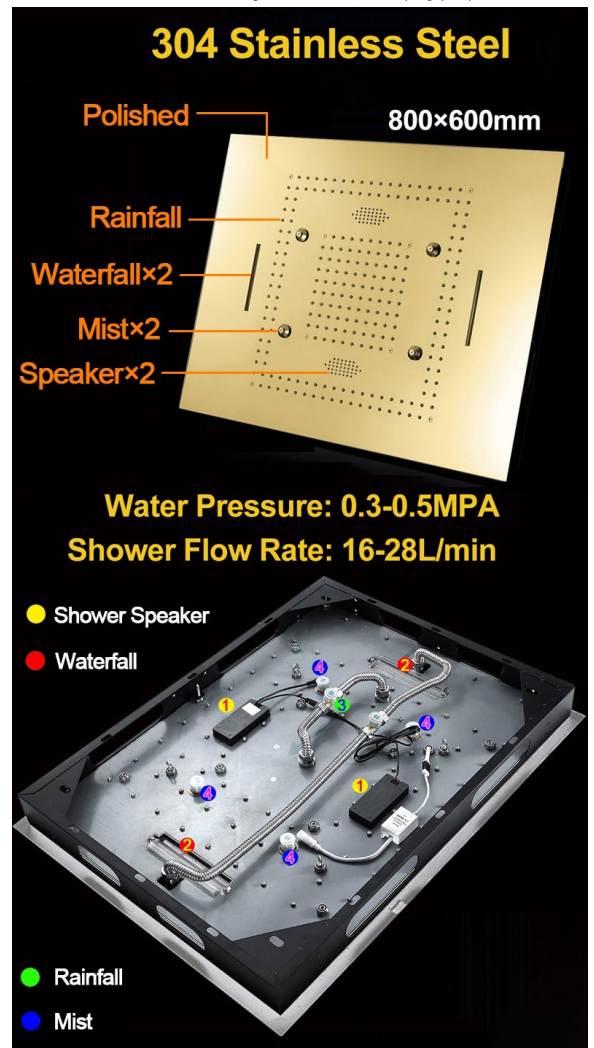

THERMOSTATIC LED PHONE CONTROLLED RECESSED CEILING MOUNT WATERFALL RAINFALL MIST GOLD SHOWER SYSTEM WITH JETTED BODY SPRAYS AND HANDHELD SHOWER SPECIFICATIONS

Shower Head

Product shown is only for installation display purpose

- Shower Panel /Hose Material: 304 Stainless Steel
- Shower Head Size: 800*600 mm
- Showerheads Install: Embedded Ceiling Mounted
- Concealed Mixer Install: Wall-Mounted
- LED Shower Head Functions: Rainfall, Waterfall, Mist
- Water Pressure: 0.3 MPA
- Water Flow: 16L/min~28L/min
- Shower Accessories Material: Brass
- LED Light: Need to Connect Power
- Shower Hose Length: 1.5M
- AC: 100-265V 50/60Hz
- Music: Need Bluetooth

Kinds of color **64**
temperature adjustable

WiFi
Built-in WIFI
Phone control color

Color software App install instruction
download name: **Smart Life**

All dimensions and specifications are nominal and may vary. Use actual products for accuracy in critical situations.

Shower Mixer

Hand Shower

Flow Rate: 2.0 GPM / 7.6 LPM

Shower Mixer Connections

Body Jet

FEATURES

- Material: Brass
- Base Plate Height: 5-1/8"
- Base Plate Width: 5-1/8"
- Jet Surface Area: 3-1/8"
- Surface Depth: 1/4"
- Adjustment Angle: 5°
- Male NPT Connection: 1/2"
- Maximum Flow Rate: 2.5 GPM (9.5L/min) max @ 80 psi