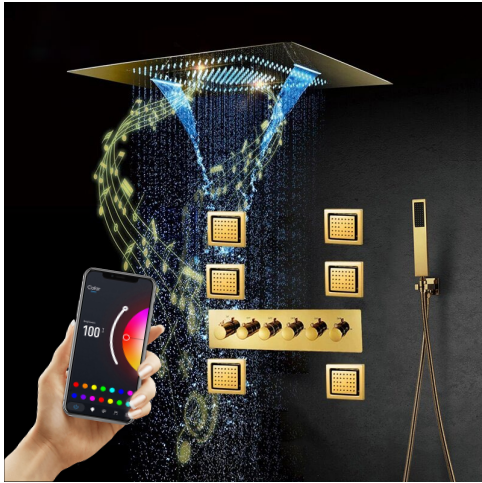

THERMOSTATIC LED PHONE CONTROLLED RECESSED CEILING MOUNT WATERFALL RAINFALL MIST GOLD SHOWER SYSTEM WITH JETTED BODY SPRAYS AND HANDHELD SHOWER SPECIFICATIONS

Shower Head

Product shown is only for installation display purpose

- Shower Panel /Hose Material: 304 Stainless Steel
- Shower Head Size: 800*600 mm
- Showerheads Install: Embedded Ceiling Mounted
- Concealed Mixer Install: Wall-Mounted
- LED Shower Head Functions: Rainfall, Waterfall, Mist
- Water Pressure: 0.3 MPA
- Water Flow: 16L/min~28L/min
- Shower Accessories Material: Brass
- LED Light: Need to Connect Power
- Shower Hose Length: 1.5M
- AC: 100-265V 50/60Hz
- Music: Need Bluetooth

Kinds of color **64**
temperature adjustable

WiFi
Built-in WIFI
Phone control color

Color software App install instruction
download name: **Smart Life**

All dimensions and specifications are nominal and may vary. Use actual products for accuracy in critical situations.

Shower Mixer

Hand Shower

Flow Rate: 2.0 GPM / 7.6 LPM

Shower Mixer Connections

Body Jet

FEATURES

- Material: Brass
- Base Plate Height: 5-1/8"
- Base Plate Width: 5-1/8"
- Jet Surface Area: 3-1/8"
- Surface Depth: 1/4"
- Adjustment Angle: 5°
- Male NPT Connection: 1/2"
- Maximum Flow Rate: 2.5 GPM (9.5L/min) max @ 80 psi