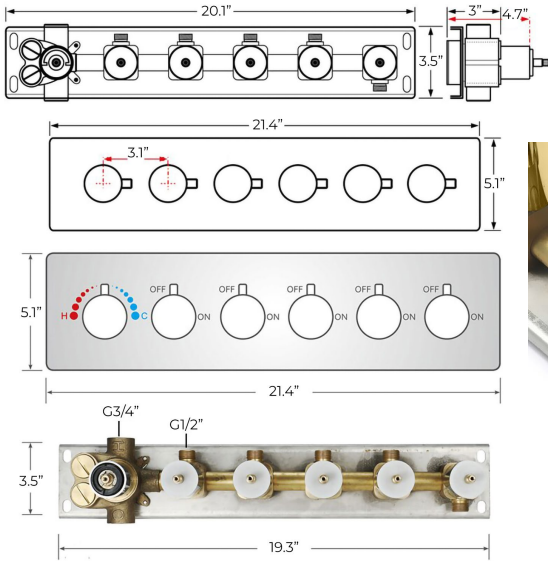

THERMOSTATIC LED PHONE CONTROLLED RECESSED CEILING MOUNT WATERFALL RAINFALL MIST GOLD SHOWER SYSTEM WITH JETTED BODY SPRAYS AND HANDHELD SHOWER SPECIFICATIONS

Shower Head

Product shown is only for installation display purpose

- Shower Panel /Hose Material: 304 Stainless Steel
- Shower Head Size: 800*600 mm
- Showerheads Install: Embedded Ceiling Mounted
- Concealed Mixer Install: Wall-Mounted
- LED Shower Head Functions: Rainfall, Waterfall, Mist
- Water Pressure: 0.3 MPA
- Water Flow: 16L/min~28L/min
- Shower Accessories Material: Brass
- LED Light: Need to Connect Power
- Shower Hose Length: 1.5M
- AC: 100-265V 50/60Hz
- Music: Need Bluetooth

Kinds of color **64**
temperature adjustable

WiFi
Built-in WIFI
Phone control color

Color software App install instruction
download name: **Smart Life**

All dimensions and specifications are nominal and may vary. Use actual products for accuracy in critical situations.

Shower Mixer

Hand Shower

Flow Rate: 2.0 GPM / 7.6 LPM

Shower Mixer Connections

Body Jet

FEATURES

- Material: Brass
- Base Plate Height: 5-1/8"
- Base Plate Width: 5-1/8"
- Jet Surface Area: 3-1/8"
- Surface Depth: 1/4"
- Adjustment Angle: 5°
- Male NPT Connection: 1/2"
- Maximum Flow Rate: 2.5 GPM (9.5L/min) max @ 80 psi