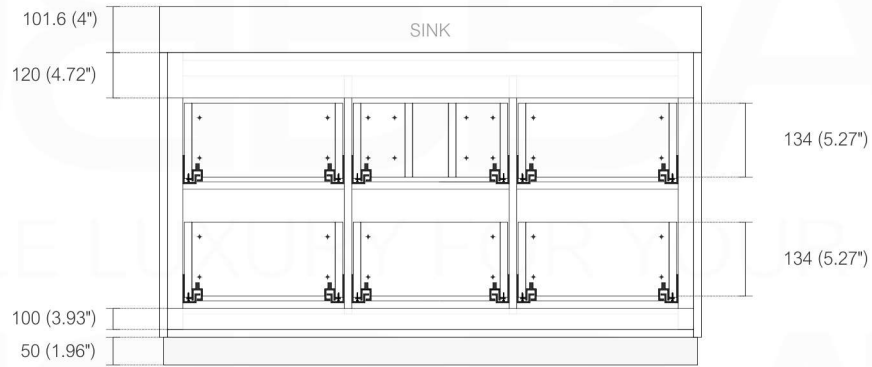

BLISS FMB60S

Sink: BSL60SSINK

Dimensions:	width	depth	height
inches	59"	18.5"	35.1"
mm	1500	470	891.6

NOTE: DIMENSIONS AND TECHNICAL DETAILS ARE SUBJECT TO CHANGE WITHOUT NOTICE

FRONT ELEVATION

BACK ELEVATION

TOP ELEVATION