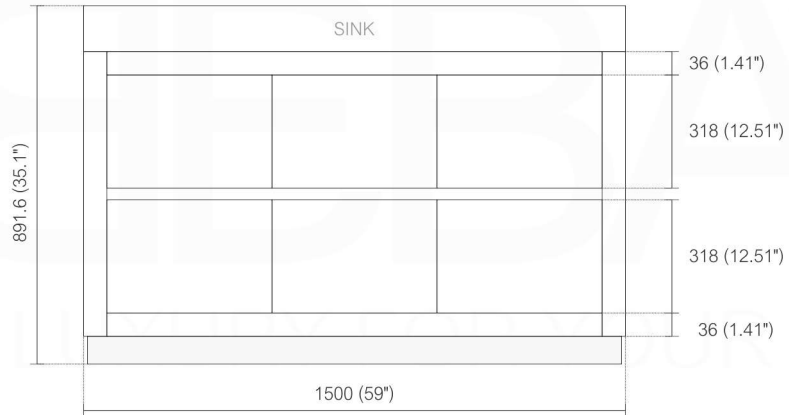

BLISS FMB60S

Sink: BSL60SSINK

Dimensions:	width	depth	height
inches	59"	18.5"	35.1"
mm	1500	470	891.6

NOTE: DIMENSIONS AND TECHNICAL DETAILS ARE SUBJECT TO CHANGE WITHOUT NOTICE

FRONT ELEVATION

BACK ELEVATION

TOP ELEVATION