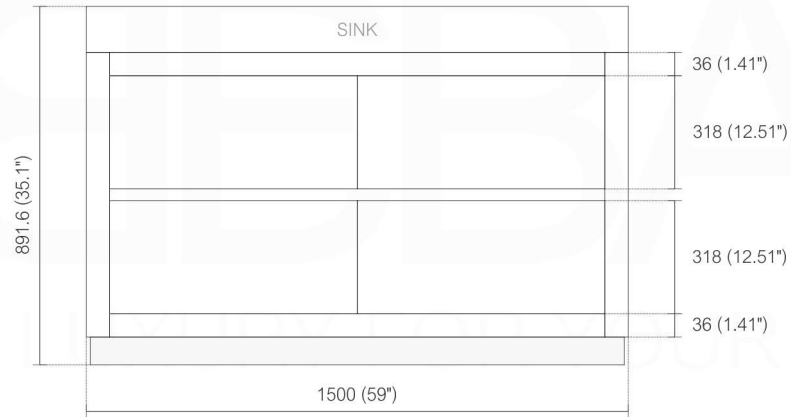

BLISS FMB60D

Sink: BSL60DSINK

Dimensions:	width	depth	height
inches	59"	18.5"	35.1"
mm	1500	470	891.6

NOTE: DIMENSIONS AND TECHNICAL DETAILS ARE SUBJECT TO CHANGE WITHOUT NOTICE

FRONT ELEVATION

BACK ELEVATION