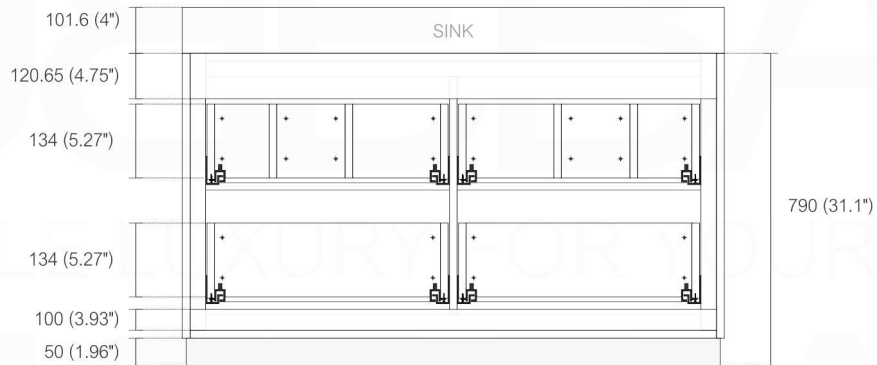

BLISS FMB60D

Sink: BSL60DSINK

Dimensions:	width	depth	height
inches	59"	18.5"	35.1"
mm	1500	470	891.6

NOTE: DIMENSIONS AND TECHNICAL DETAILS ARE SUBJECT TO CHANGE WITHOUT NOTICE

FRONT ELEVATION

BACK ELEVATION

TOP ELEVATION