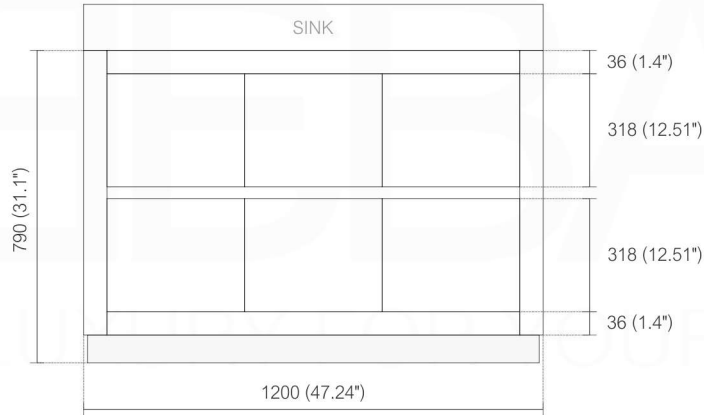

BLISS FMB48

Sink: BSL48SINK

Dimensions:	width	depth	height
inches	47.24"	18.5"	35.1"
mm	1200	470	891.6

NOTE: DIMENSIONS AND TECHNICAL DETAILS ARE SUBJECT TO CHANGE WITHOUT NOTICE

FRONT ELEVATION

BACK ELEVATION

TOP ELEVATION