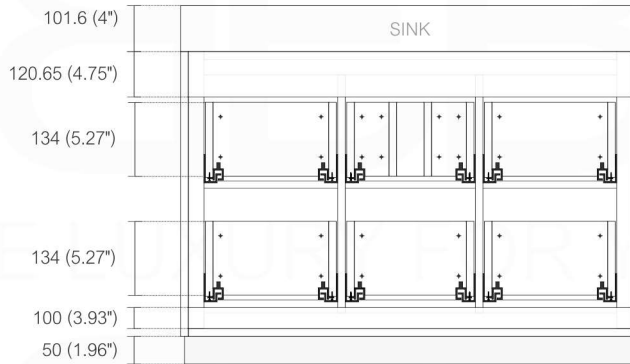

BLISS FMB48

Sink: BSL48SINK

Dimensions:	width	depth	height
inches	47.24"	18.5"	35.1"
mm	1200	470	891.6

NOTE: DIMENSIONS AND TECHNICAL DETAILS ARE SUBJECT TO CHANGE WITHOUT NOTICE

FRONT ELEVATION

BACK ELEVATION

TOP ELEVATION