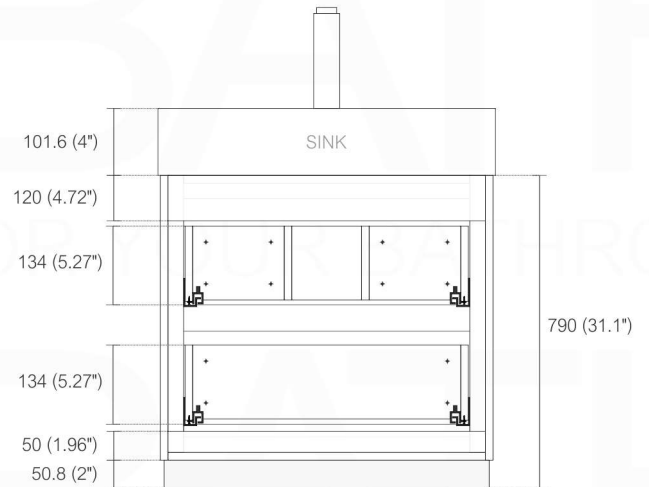

BLISS FMB30

Sink: BSL30SINK

Dimensions:	width	depth	height
inches	29.37"	18.5"	35.1"
mm	746	470	891.6

NOTE: DIMENSIONS AND TECHNICAL DETAILS ARE SUBJECT TO CHANGE WITHOUT NOTICE

FRONT ELEVATION

BACK ELEVATION

TOP ELEVATION