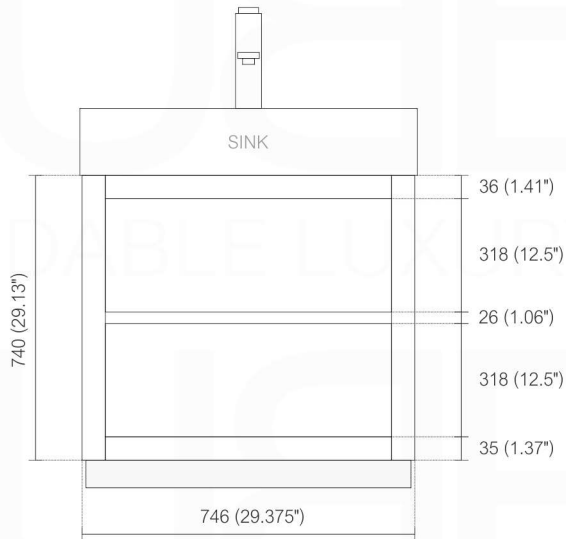

BLISS FMB30

Sink: BSL30SINK

Dimensions:	width	depth	height
inches	29.37"	18.5"	35.1"
mm	746	470	891.6

NOTE: DIMENSIONS AND TECHNICAL DETAILS ARE SUBJECT TO CHANGE WITHOUT NOTICE

FRONT ELEVATION

BACK ELEVATION

TOP ELEVATION