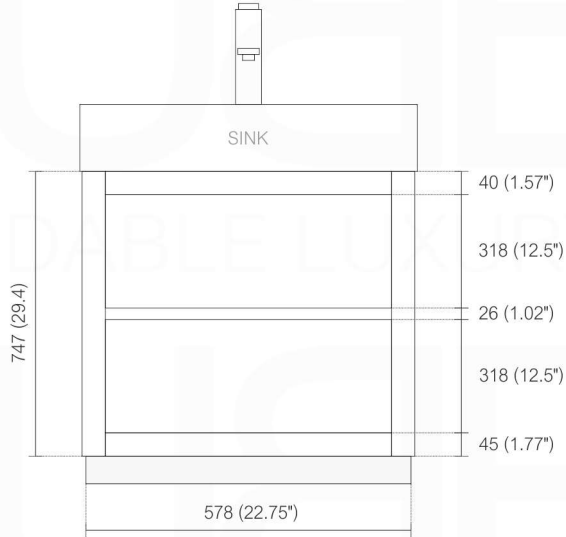

BLISS FMB24

Sink: BSL24SINK

Dimensions:	width	depth	height
inches	23.62"	18.5"	35.37"
mm	600	470	898.6

NOTE: DIMENSIONS AND TECHNICAL DETAILS ARE SUBJECT TO CHANGE WITHOUT NOTICE

. FRONT ELEVATION

. BACK ELEVATION