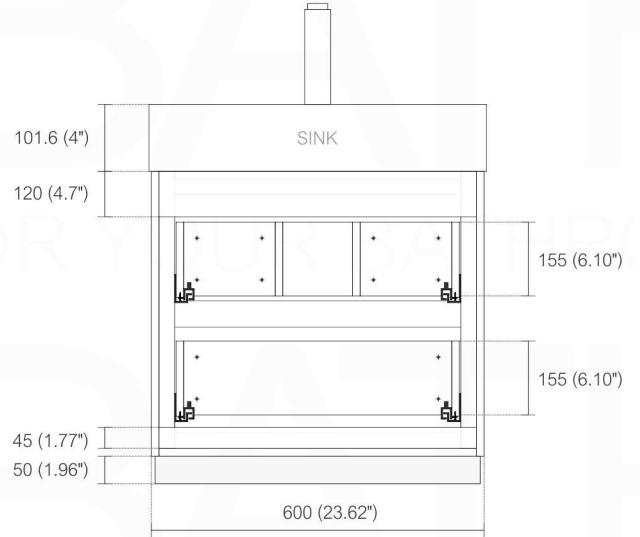

BLISS FMB24

Sink: BSL24SINK

Dimensions:	width	depth	height
inches	23.62"	18.5"	35.37"
mm	600	470	898.6

NOTE: DIMENSIONS AND TECHNICAL DETAILS ARE SUBJECT TO CHANGE WITHOUT NOTICE

. FRONT ELEVATION

. BACK ELEVATION