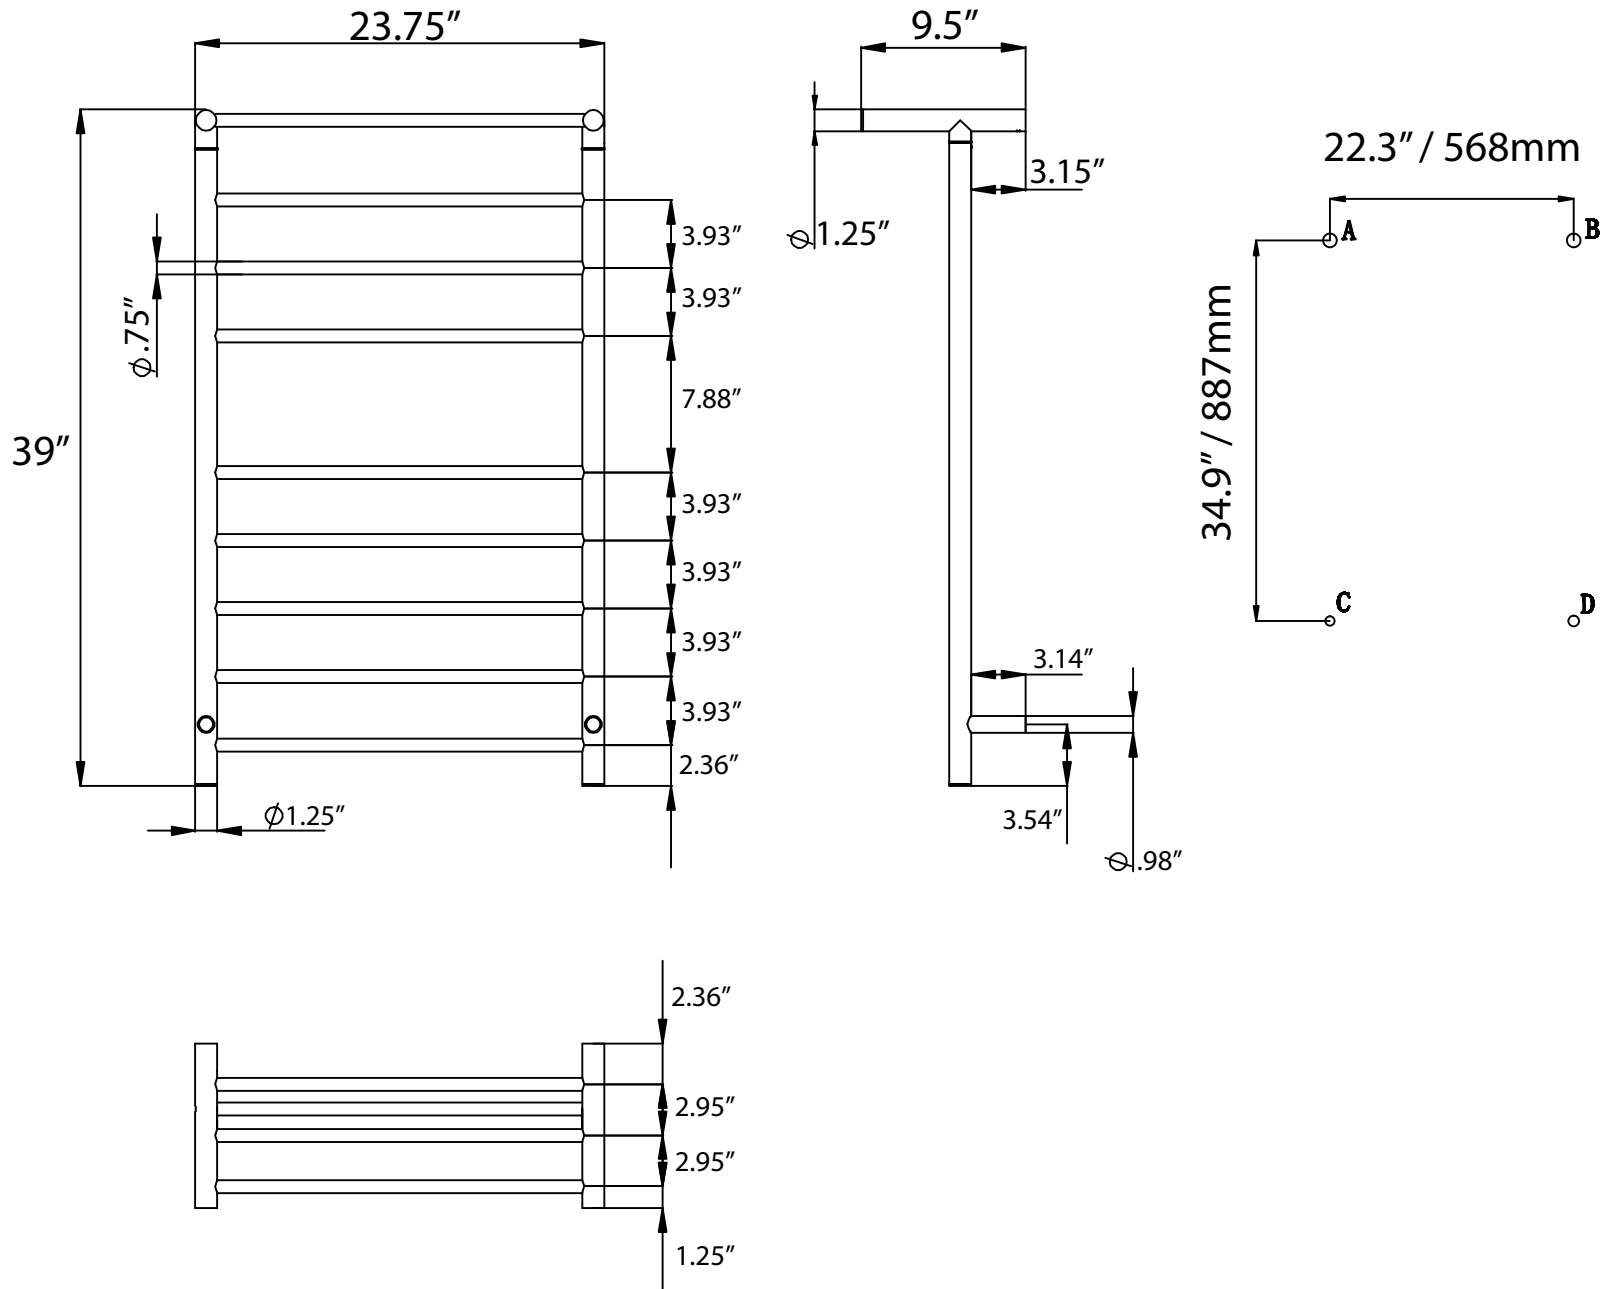

ANZZI™

TW-AZ012

Wall Mounted
Towel Warmer

Wall Plug-In, 72" cord

8 Bars

Perfection is our Tradition™