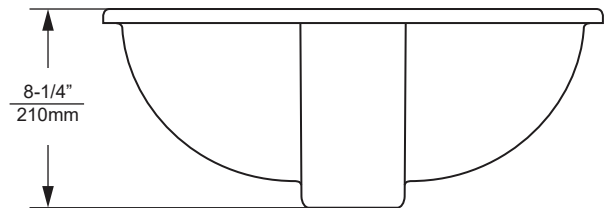

Round Drop-In Sink

19" x 19" x 8-1/4"

C274

DUKOTM
PLUMBING FIXTURES

Features

- Oval self-rimming drop-in sink
- Faucet ledge (Faucet not included)
- Vitreous China
- cUPC certified

Technical

- Single, 4"/102mm or 8"/204mm faucet center
- Nominal Dimensions:
19" x 19" x 8-1/4"
485mm x 485mm x 210mm