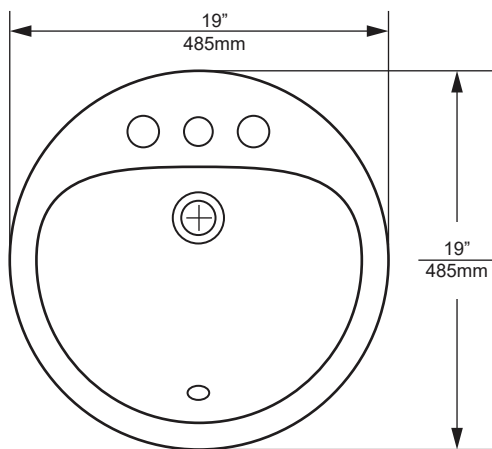

Round Drop-In Sink

19" x 19" x 8-1/4"

C274

DUKOTM
PLUMBING FIXTURES

Features

- Oval self-rimming drop-in sink
- Faucet ledge (Faucet not included)
- Vitreous China
- cUPC certified

Technical

- Single, 4"/102mm or 8"/204mm faucet center
- Nominal Dimensions:
19" x 19" x 8-1/4"
485mm x 485mm x 210mm