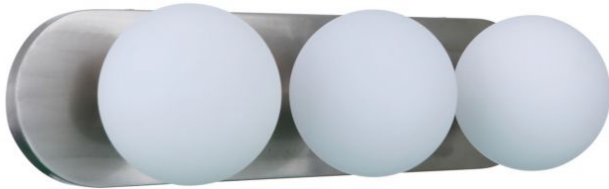

CRAFTMADE™

Dotti - 53903

Dotti Vanity

Color

Brilliant and beautiful, the Dotti vanity collection features white frosted glass globes, wide backplate and medium base bulbs(not included). Designed for multiple applications, the single sconce can be ceiling or wall mounted while the 2, 3 and 4 light vanities can be mounted vertically or horizontally.

Specs

Mounting Location	Damp
Bulb Base	Medium
Bulbs	3
Bulb Size	A19
Bulb Type	Incandescent
Bulb Wattage	60
Carton Size (CU FT)	1.31
Glass or Shade Color	White Opal

Dimensions

Width (in.)	23.25
Height (in.)	6
Extension (in.)	7
Backplate Depth (in.)	0.79
Backplate Length (in.)	23.25
Backplate Height (in.)	6