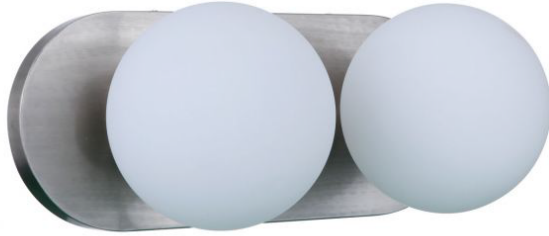

Dotti - 53902

Dotti Vanity

Color

Brilliant and beautiful, the Dotti vanity collection features white frosted glass globes, wide backplate and medium base bulbs(not included). Designed for multiple applications, the single sconce can be ceiling or wall mounted while the 2, 3 and 4 light vanities can be mounted vertically or horizontally.

Specs

Mounting Location	Damp
Bulb Base	Medium
Bulbs	2
Bulb Size	A19
Bulb Type	Incandescent
Bulb Wattage	60
Carton Size (CU FT)	0.83
Glass or Shade Color	White Opal

Dimensions

Width (in.)	14.50
Height (in.)	6
Extension (in.)	7
Backplate Depth (in.)	0.79
Backplate Length (in.)	14.50
Backplate Height (in.)	6