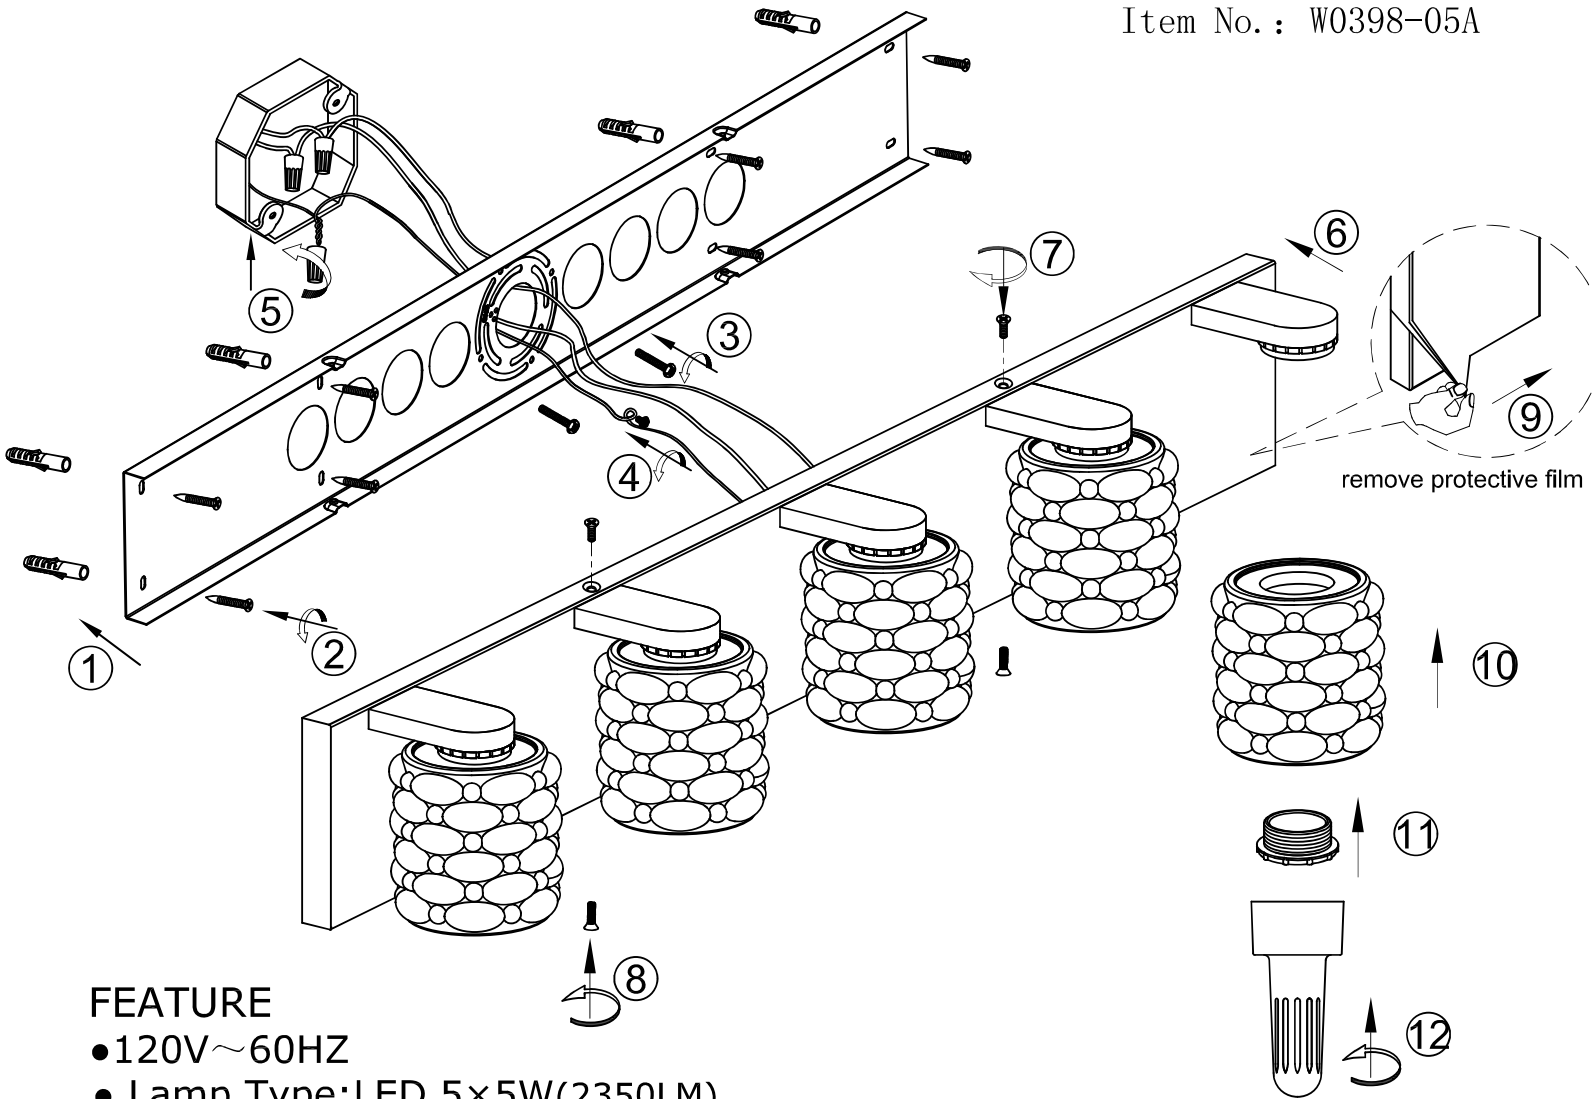

- Lamp Type: LED 2×5W(940LM)

The lamp can be only indoor used

INSTALLATION INSTRUCTION

Item No. : W0398-03A

FEATURE

- 120V~60HZ
 - Lamp Type: LED 3×5W(1410LM)
- The lamp can be only indoor used

INSTALLATION INSTRUCTION

Item No. : W0398-04A

FEATURE

- 120V~60HZ
 - Lamp Type:LED 4×5W(1880LM)
- The lamp can be only indoor used

INSTALLATION INSTRUCTION

Item No.: W0398-05A

FEATURE

- 120V~60HZ
 - Lamp Type:LED 5×5W(2350LM)
- The lamp can be only indoor used