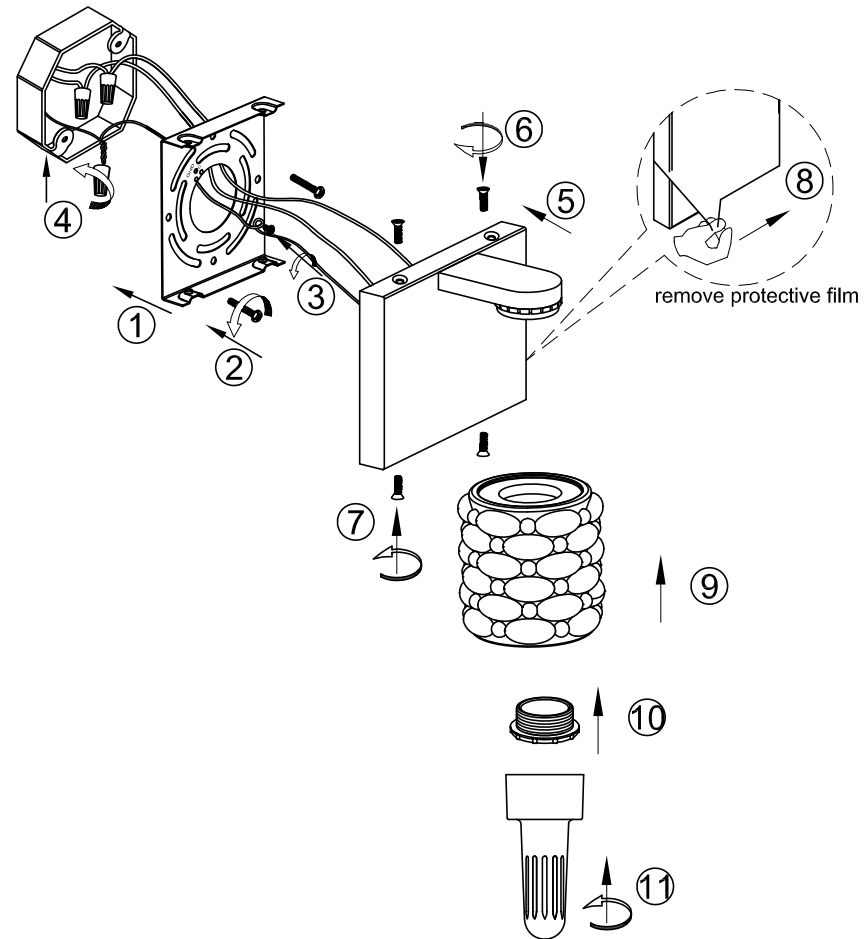

INSTALLATION INSTRUCTION

Item No. : W0398-01A

FEATURE

- 120V~60HZ
 - Lamp Type:LED 5W (470LM)
- The lamp can be only indoor used

INSTALLATION INSTRUCTION

Item No. : W0398-02A

FEATURE

- 120V~60HZ

- Lamp Type: LED 2×5W(940LM)

The lamp can be only indoor used

INSTALLATION INSTRUCTION

Item No. : W0398-03A

FEATURE

- 120V~60HZ
 - Lamp Type: LED 3×5W(1410LM)
- The lamp can be only indoor used

INSTALLATION INSTRUCTION

Item No. : W0398-04A

FEATURE

- 120V~60HZ
 - Lamp Type:LED 4×5W(1880LM)
- The lamp can be only indoor used

INSTALLATION INSTRUCTION

Item No.: W0398-05A

FEATURE

- 120V~60HZ
 - Lamp Type:LED 5×5W(2350LM)
- The lamp can be only indoor used