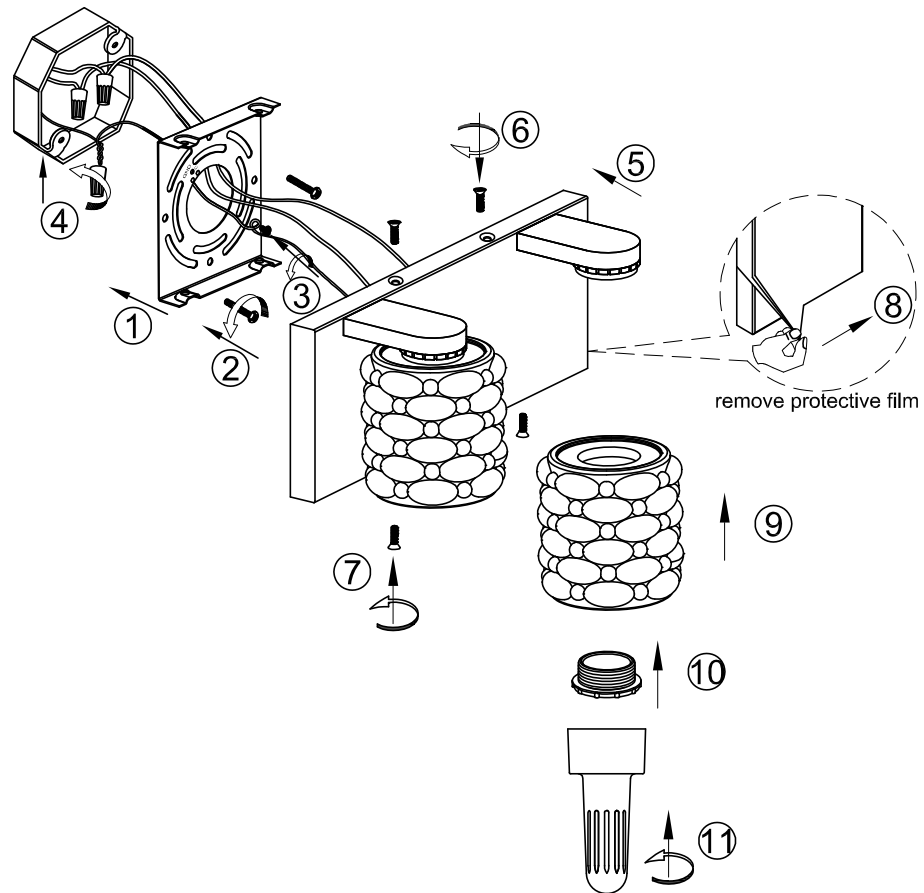

INSTALLATION INSTRUCTION

Item No. : W0398-01A

FEATURE

- 120V~60HZ
 - Lamp Type:LED 5W (470LM)
- The lamp can be only indoor used

INSTALLATION INSTRUCTION

Item No. : W0398-02A

FEATURE

- 120V~60HZ

- Lamp Type: LED 2×5W(940LM)

The lamp can be only indoor used

INSTALLATION INSTRUCTION

Item No. : W0398-03A

FEATURE

- 120V~60HZ
 - Lamp Type: LED 3×5W(1410LM)
- The lamp can be only indoor used

INSTALLATION INSTRUCTION

Item No. : W0398-04A

FEATURE

- 120V~60HZ
 - Lamp Type:LED 4×5W(1880LM)
- The lamp can be only indoor used

INSTALLATION INSTRUCTION

Item No.: W0398-05A

FEATURE

- 120V~60HZ
 - Lamp Type:LED 5×5W(2350LM)
- The lamp can be only indoor used