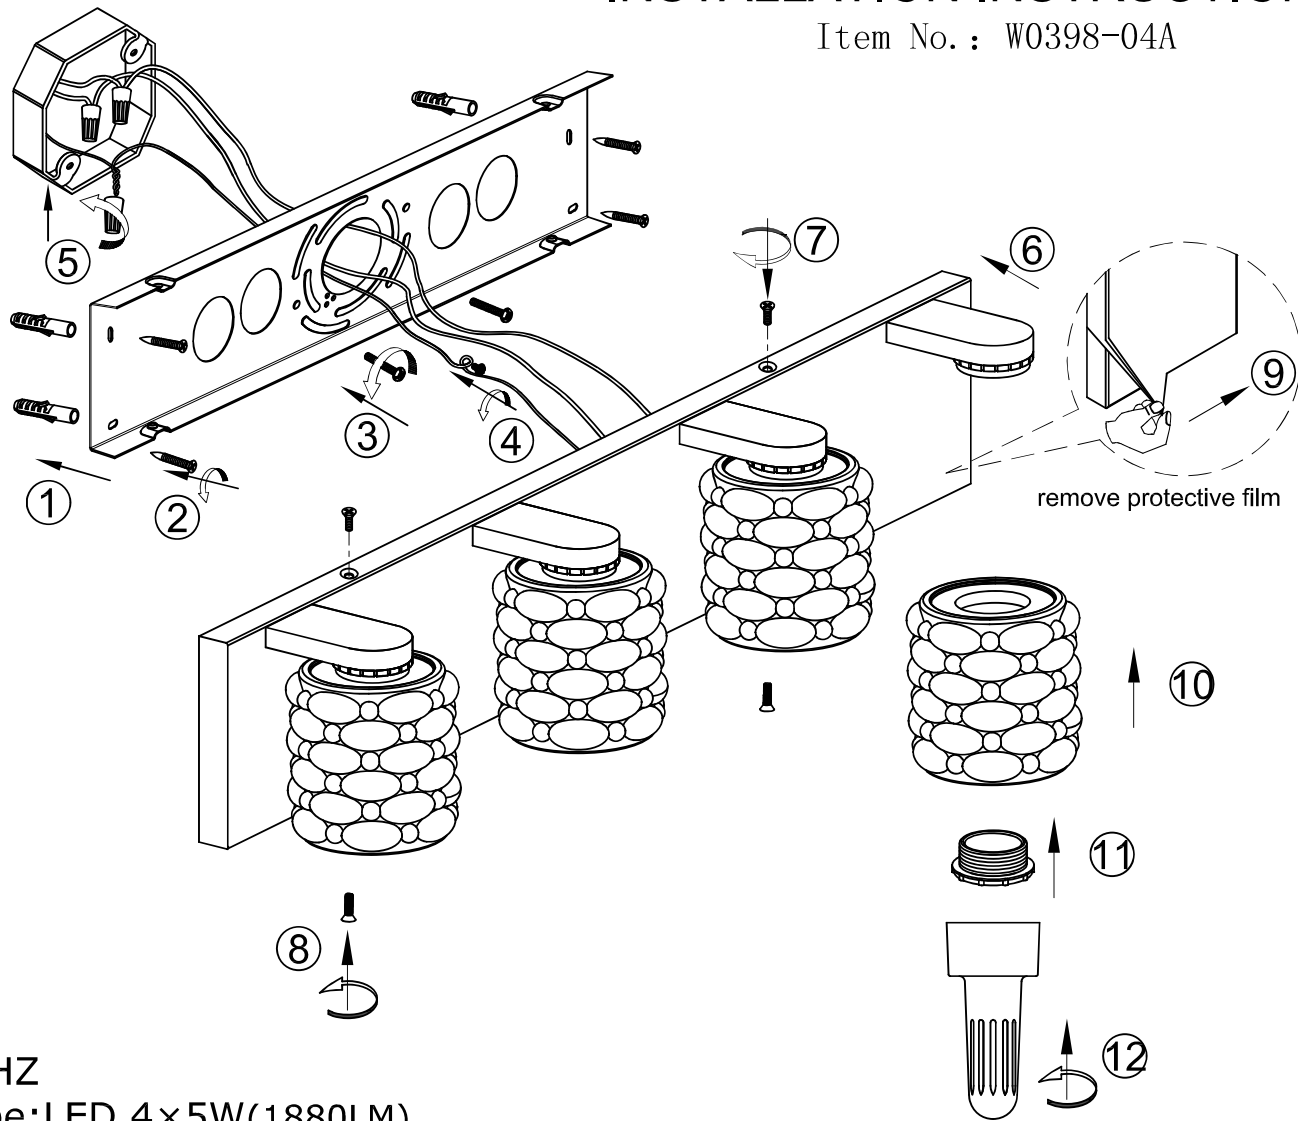

INSTALLATION INSTRUCTION

Item No. : W0398-01A

FEATURE

- 120V~60HZ
 - Lamp Type:LED 5W (470LM)
- The lamp can be only indoor used

INSTALLATION INSTRUCTION

Item No. : W0398-02A

FEATURE

- 120V~60HZ

- Lamp Type: LED 2×5W(940LM)

The lamp can be only indoor used

INSTALLATION INSTRUCTION

Item No. : W0398-03A

FEATURE

- 120V~60HZ
 - Lamp Type: LED 3×5W(1410LM)
- The lamp can be only indoor used

INSTALLATION INSTRUCTION

Item No. : W0398-04A

FEATURE

- 120V~60HZ
 - Lamp Type:LED 4×5W(1880LM)
- The lamp can be only indoor used

INSTALLATION INSTRUCTION

Item No.: W0398-05A

FEATURE

- 120V~60HZ
 - Lamp Type:LED 5×5W(2350LM)
- The lamp can be only indoor used