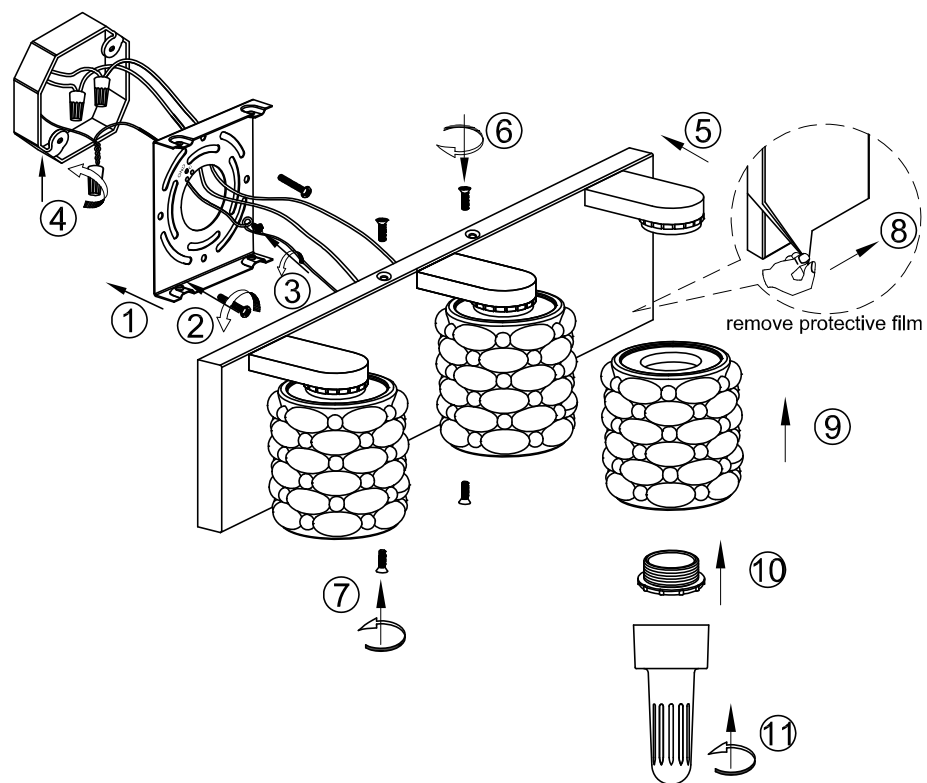

INSTALLATION INSTRUCTION

Item No. : W0398-01A

FEATURE

- 120V~60HZ
 - Lamp Type:LED 5W (470LM)
- The lamp can be only indoor used

INSTALLATION INSTRUCTION

Item No. : W0398-02A

FEATURE

- 120V~60HZ

- Lamp Type: LED 2×5W(940LM)

The lamp can be only indoor used

INSTALLATION INSTRUCTION

Item No. : W0398-03A

FEATURE

- 120V~60HZ
 - Lamp Type: LED 3×5W(1410LM)
- The lamp can be only indoor used

INSTALLATION INSTRUCTION

Item No. : W0398-04A

FEATURE

- 120V~60HZ
 - Lamp Type:LED 4×5W(1880LM)
- The lamp can be only indoor used

INSTALLATION INSTRUCTION

Item No.: W0398-05A

FEATURE

- 120V~60HZ
 - Lamp Type:LED 5×5W(2350LM)
- The lamp can be only indoor used