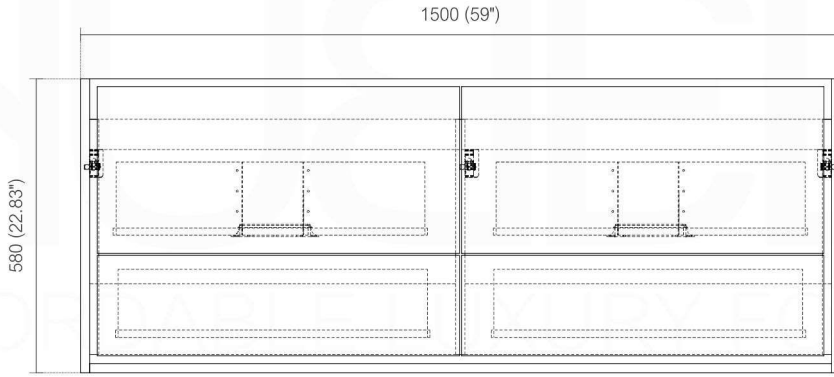

DE LUSSO DL60D

Sink: DL60DSINK

Dimensions:	width	depth	height
inches	59.29"	18.5"	23.3"
mm	1506	470	592

NOTE: DIMENSIONS AND TECHNICAL DETAILS ARE SUBJECT TO CHANGE WITHOUT NOTICE

. FRONT ELEVATION

. SIDE ELEVATION