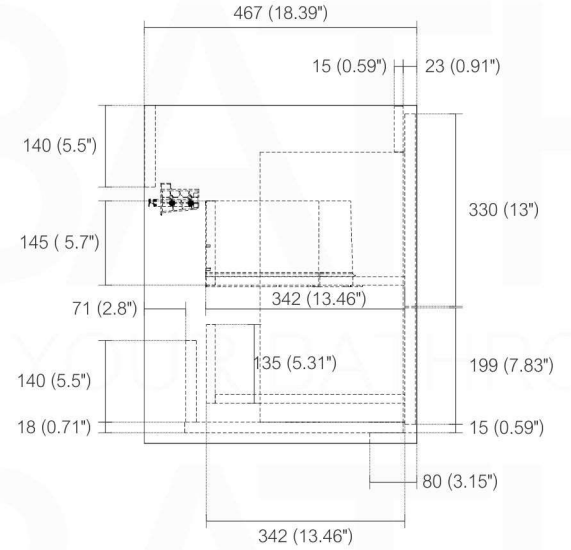

DE LUSSO DL60D

Sink: DL60DSINK

Dimensions:	width	depth	height
inches	59.29"	18.5"	23.3"
mm	1506	470	592

NOTE: DIMENSIONS AND TECHNICAL DETAILS ARE SUBJECT TO CHANGE WITHOUT NOTICE

. FRONT ELEVATION

. SIDE ELEVATION