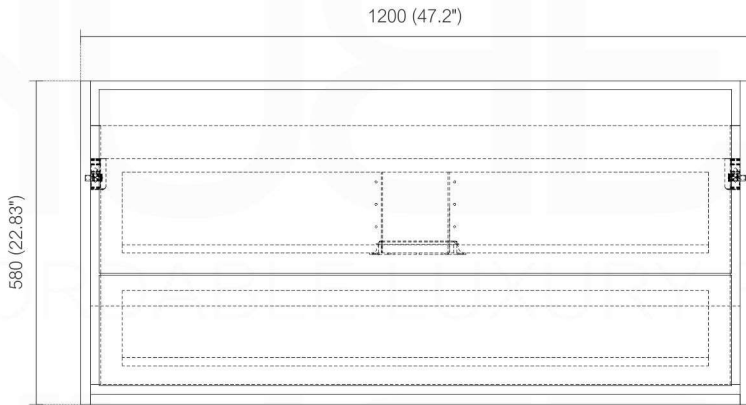

DE LUSSO DL48S

Sink: DL48SSINK

Dimensions:	width	depth	height
inches	47.48"	18.5"	23.3"
mm	1206	470	592

NOTE: DIMENSIONS AND TECHNICAL DETAILS ARE SUBJECT TO CHANGE WITHOUT NOTICE

FRONT ELEVATION

SIDE ELEVATION

TOP ELEVATION