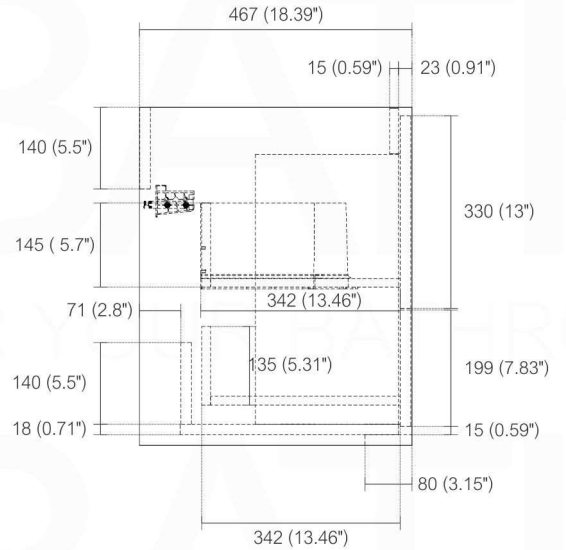

DE LUSSO DL48S

Sink: DL48SSINK

Dimensions:	width	depth	height
inches	47.48"	18.5"	23.3"
mm	1206	470	592

NOTE: DIMENSIONS AND TECHNICAL DETAILS ARE SUBJECT TO CHANGE WITHOUT NOTICE

FRONT ELEVATION

SIDE ELEVATION