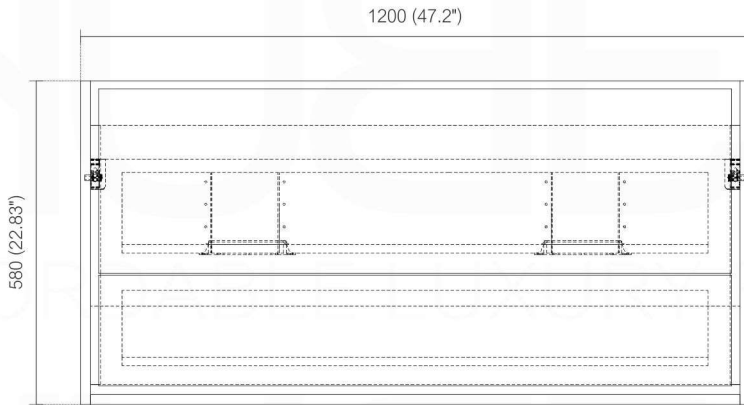

DE LUSSO DL48D

Sink: DL48DSINK

Dimensions:	width	depth	height
inches	47.48"	18.5"	23.3"
mm	1206	470	592

NOTE: DIMENSIONS AND TECHNICAL DETAILS ARE SUBJECT TO CHANGE WITHOUT NOTICE

FRONT ELEVATION

SIDE ELEVATION

TOP ELEVATION