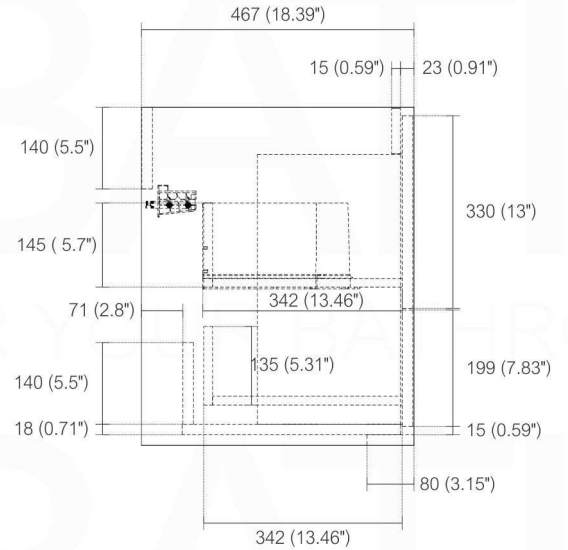

DE LUSSO DL48D

Sink: DL48DSINK

Dimensions:	width	depth	height
inches	47.48"	18.5"	23.3"
mm	1206	470	592

NOTE: DIMENSIONS AND TECHNICAL DETAILS ARE SUBJECT TO CHANGE WITHOUT NOTICE

FRONT ELEVATION

SIDE ELEVATION