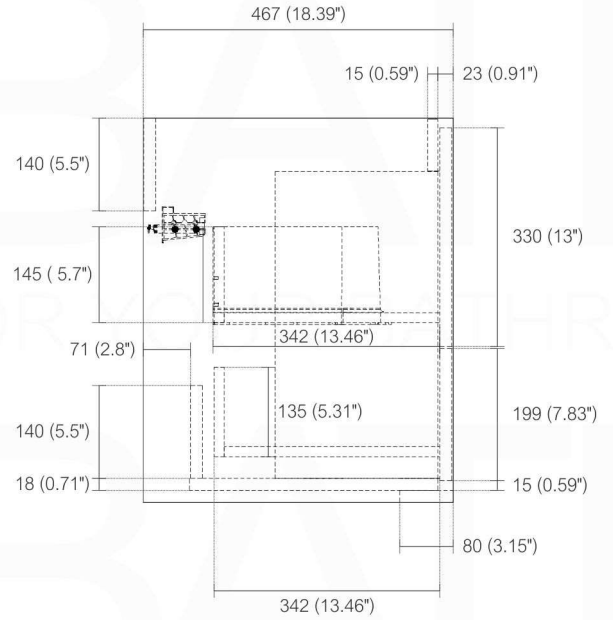

DE LUSSO DL36

Sink: DL36SINK

Dimensions:	width	depth	height
inches	35.7"	18.5"	23.3"
mm	906	470	592

NOTE: DIMENSIONS AND TECHNICAL DETAILS ARE SUBJECT TO CHANGE WITHOUT NOTICE

FRONT ELEVATION

SIDE ELEVATION