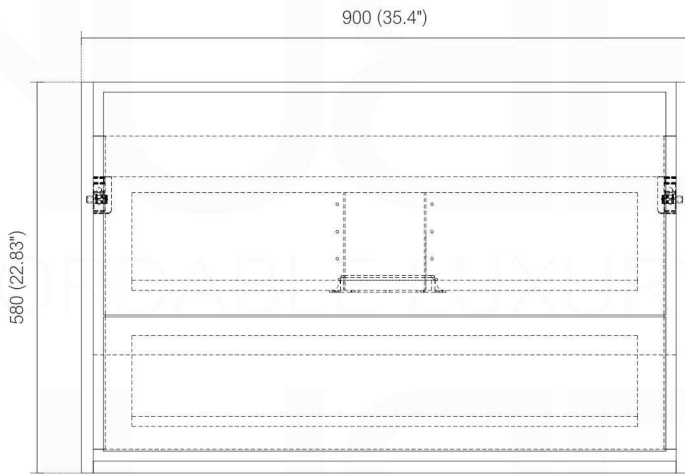

DE LUSSO DL36

Sink: DL36SINK

Dimensions:	width	depth	height
inches	35.7"	18.5"	23.3"
mm	906	470	592

NOTE: DIMENSIONS AND TECHNICAL DETAILS ARE SUBJECT TO CHANGE WITHOUT NOTICE

FRONT ELEVATION

SIDE ELEVATION

TOP ELEVATION