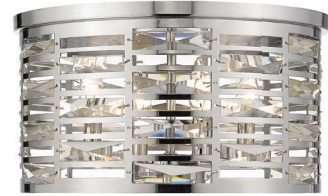

Cronise

Lustrous crystal layering give the Cronise collection its unique style. Round and square frames finished in Chrome encase the beautiful crystal, produce a light that sparkles within.

| B |

| A |

| C |

Items D, E, F, and G are convertible to semi-flush mount.

| D |

| F |

| E |

| G |

	Product	Bulbs/Wattage	L/Ext.	W	H	Overall-H	Chain/Rods	Wire L.	Ceiling/Wall Plate Size
A	469-2S-CH	(2) 60W-c	4"	9.75"	7.75"	---	---	---	9.75" x 7.75"
B	469F3-CH	(3) 60W-c	---	13"	8.75"	---	---	---	13" diameter
C	469F4-CH	(4) 60W-c	---	16"	8.75"	---	---	---	16" diameter
D	469RMP-CH	(1) 100W-m	---	7.5"	8"	79.75"	5x12" + 1x6" + 1x3" rods	110"	5.5" diameter
E	469P16-CH	(4) 60W-c	---	15"	8.25"	80"	5x12" + 1x6" + 1x3" rods	110"	5.5" diameter
F	469P20-CH	(5) 60W-c	---	20"	8.25"	80"	5x12" + 1x6" + 1x3" rods	110"	5.5" diameter
G	469P24-CH	(6) 60W-c	---	25"	8.25"	80"	5x12" + 1x6" + 1x3" rods	110"	5.5" diameter