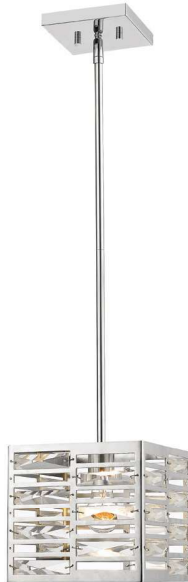

Cronise

Lustrous crystal layering give the Cronise collection its unique style. Round and square frames finished in Chrome encase the beautiful crystal, produce a light that sparkles within.

| B |

| A |

| C |

Items D, E, F, and G are convertible to semi-flush mount.

| D |

| F |

| E |

| G |

	Product	Bulbs/Wattage	L/Ext.	W	H	Overall-H	Chain/Rods	Wire L.	Ceiling/Wall Plate Size
A	469-2S-CH	(2) 60W-c	4"	9.75"	7.75"	---	---	---	9.75" x 7.75"
B	469F3-CH	(3) 60W-c	---	13"	8.75"	---	---	---	13" diameter
C	469F4-CH	(4) 60W-c	---	16"	8.75"	---	---	---	16" diameter
D	469RMP-CH	(1) 100W-m	---	7.5"	8"	79.75"	5x12" + 1x6" + 1x3" rods	110"	5.5" diameter
E	469P16-CH	(4) 60W-c	---	15"	8.25"	80"	5x12" + 1x6" + 1x3" rods	110"	5.5" diameter
F	469P20-CH	(5) 60W-c	---	20"	8.25"	80"	5x12" + 1x6" + 1x3" rods	110"	5.5" diameter
G	469P24-CH	(6) 60W-c	---	25"	8.25"	80"	5x12" + 1x6" + 1x3" rods	110"	5.5" diameter

Finish

Chrome

| A |

| B |

| F |

| C |

| D |

| G |

| H |

| E |

| I |

	Product	Bulbs/Wattage	L/Ext.	W	H	Overall-H	Chain/Rods	Wire L.	Ceiling/Wall Plate Size
A	470-5L-CH	(5) 60W-c	35.75"	12.25"	7.75"	79.75"	10x12" + 2x6" + 2x3" rods	110"	15.75" x 4.75"
B	470-7L-CH	(7) 60W-c	43.75"	12.25"	7.75"	79.75"	10x12" + 2x6" + 2x3" rods	110"	23.5" x 4.75"
C	470SMP-CH	(1) 100W-m	---	8.25"	7.75"	79.75"	5x12" + 1x6" + 1x3" rods	110"	5.5" x 5.5"
D	470-2S-CH	(2) 60W-c	4"	8.5"	7.75"	---	---	---	8.5" x 7.75"
E	470F4-CH	(4) 60W-c	---	13"	8.75"	---	---	---	13" diameter
F	470-2V-CH	(2) 60W-c	4"	16.25"	7.75"	---	---	---	16.25" x 7.75"
G	470-3V-CH	(3) 60W-c	4"	24.25"	7.75"	---	---	---	24.25" x 7.75"
H	470-4V-CH	(4) 60W-c	4"	36"	7.75"	---	---	---	36" x 7.75"
I	470-5V-CH	(5) 60W-c	4"	44"	7.75"	---	---	---	44" x 7.75"