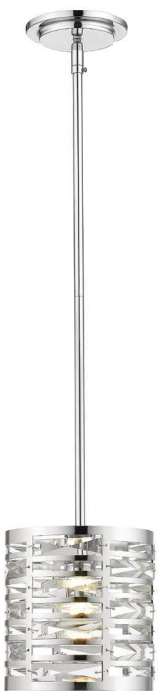

Cronise

Lustrous crystal layering give the Cronise collection its unique style. Round and square frames finished in Chrome encase the beautiful crystal, produce a light that sparkles within.

| B |

| A |

| C |

Items D, E, F, and G are convertible to semi-flush mount.

| D |

| F |

| E |

| G |

	Product	Bulbs/Wattage	L/Ext.	W	H	Overall-H	Chain/Rods	Wire L.	Ceiling/Wall Plate Size
A	469-2S-CH	(2) 60W-c	4"	9.75"	7.75"	---	---	---	9.75" x 7.75"
B	469F3-CH	(3) 60W-c	---	13"	8.75"	---	---	---	13" diameter
C	469F4-CH	(4) 60W-c	---	16"	8.75"	---	---	---	16" diameter
D	469RMP-CH	(1) 100W-m	---	7.5"	8"	79.75"	5x12" + 1x6" + 1x3" rods	110"	5.5" diameter
E	469P16-CH	(4) 60W-c	---	15"	8.25"	80"	5x12" + 1x6" + 1x3" rods	110"	5.5" diameter
F	469P20-CH	(5) 60W-c	---	20"	8.25"	80"	5x12" + 1x6" + 1x3" rods	110"	5.5" diameter
G	469P24-CH	(6) 60W-c	---	25"	8.25"	80"	5x12" + 1x6" + 1x3" rods	110"	5.5" diameter

Finish

Chrome

| A |

| B |

| F |

| C |

| D |

| G |

| H |

| E |

| I |

	Product	Bulbs/Wattage	L/Ext.	W	H	Overall-H	Chain/Rods	Wire L.	Ceiling/Wall Plate Size
A	470-5L-CH	(5) 60W-c	35.75"	12.25"	7.75"	79.75"	10x12" + 2x6" + 2x3" rods	110"	15.75" x 4.75"
B	470-7L-CH	(7) 60W-c	43.75"	12.25"	7.75"	79.75"	10x12" + 2x6" + 2x3" rods	110"	23.5" x 4.75"
C	470SMP-CH	(1) 100W-m	---	8.25"	7.75"	79.75"	5x12" + 1x6" + 1x3" rods	110"	5.5" x 5.5"
D	470-2S-CH	(2) 60W-c	4"	8.5"	7.75"	---	---	---	8.5" x 7.75"
E	470F4-CH	(4) 60W-c	---	13"	8.75"	---	---	---	13" diameter
F	470-2V-CH	(2) 60W-c	4"	16.25"	7.75"	---	---	---	16.25" x 7.75"
G	470-3V-CH	(3) 60W-c	4"	24.25"	7.75"	---	---	---	24.25" x 7.75"
H	470-4V-CH	(4) 60W-c	4"	36"	7.75"	---	---	---	36" x 7.75"
I	470-5V-CH	(5) 60W-c	4"	44"	7.75"	---	---	---	44" x 7.75"