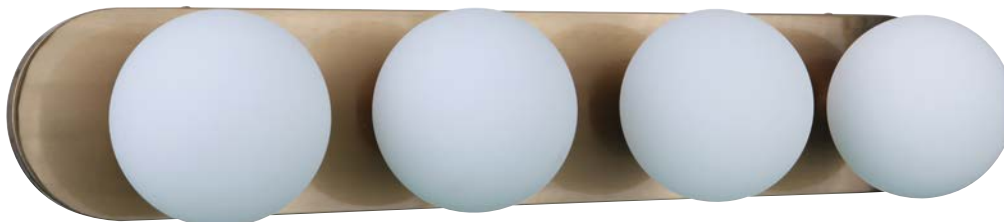

## DOTTI COLLECTION WHITE FROSTED

**53961-BNK** - 1 Light Wall Sconce/Ceiling Flush Mount  
6"W x 6"H x 7"E; 5.9"D Backplate  
60 Watt Medium Base

**53902-SB** - 2 Light Vanity  
14.5"W x 6"H x 7"E; 14.5"W x 6"H Backplate  
60 Watt Medium Base

**53903-BNK** - 3 Light Vanity  
23.25"W x 6"H x 7"E; 23.25"W x 6"H Backplate  
60 Watt Medium Base

**53904-SB** - 4 Light Vanity  
32"W x 6"H x 7"E; 32"W x 6"H Backplate  
60 Watt Medium Base

FINISHES: BRUSHED POLISHED NICKEL (BNK), SATIN BRASS (SB)