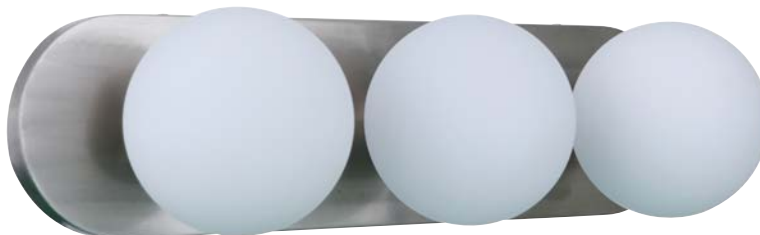

## DOTTI COLLECTION WHITE FROSTED

**53961-BNK** - 1 Light Wall Sconce/Ceiling Flush Mount  
6"W x 6"H x 7"E; 5.9"D Backplate  
60 Watt Medium Base

**53902-SB** - 2 Light Vanity  
14.5"W x 6"H x 7"E; 14.5"W x 6"H Backplate  
60 Watt Medium Base

**53903-BNK** - 3 Light Vanity  
23.25"W x 6"H x 7"E; 23.25"W x 6"H Backplate  
60 Watt Medium Base

**53904-SB** - 4 Light Vanity  
32"W x 6"H x 7"E; 32"W x 6"H Backplate  
60 Watt Medium Base

FINISHES: BRUSHED POLISHED NICKEL (BNK), SATIN BRASS (SB)