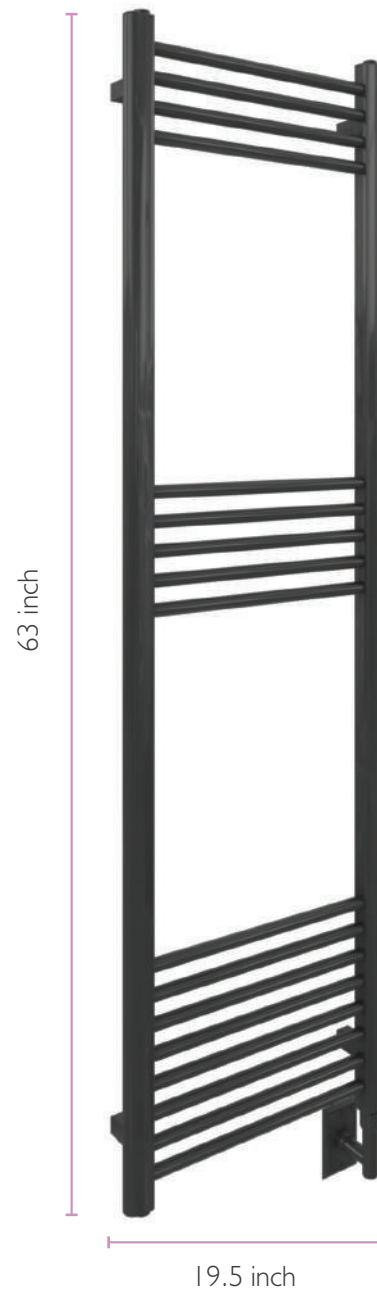

Color Choice

Chrome

Matte Black

White

Polished Gold

Specifications

Width (in)	Depth (in)	Height (in)
19.5	2.5	63
Weight (lbs)	Watts	Type
26	500	Electric Heating
Installation	Hardwiring Kit	On/Off Switch
Hardwire	N/A	No
Material	Mounting Method	Bars
Steel	Wall Mounted	17

HESTIA

The subtle curve of the HESTIA rails increases depth and allows for easier storage. Individually hand curved bars make this towel warmer both practical and aesthetically appealing.

Color Choice

Chrome

Nickel

White

Brushed Gold

Specifications

Width (in)	Depth (in)	Height (in)
23.5	5.5	59
Weight (lbs)	Watts	Type
15	210	Electric Heating
Installation	Hardwiring Kit	On/Off Switch
Plug in or Hardwire	Yes	Yes
Material	Mounting Method	Bars
Steel	Wall Mounted	21