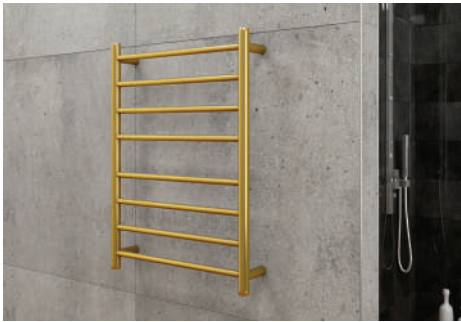

COZY IN PARIS

E: info@parismirror.com P: 1-855-444-9333
201- 1625 Chabanel West, H4N 2S7, Montreal, Quebec, Canada.