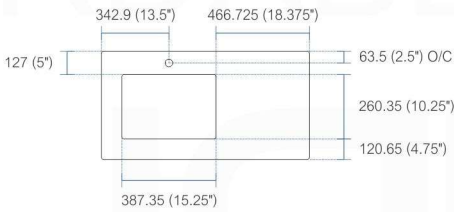

NOTE: DIMENSIONS AND TECHNICAL DETAILS ARE SUBJECT TO CHANGE WITHOUT NOTICE

product code
QT24

Dimensions:	width	depht	height
inches	23.75"	19.75"	0.625"
mm	603.25	501.65	15.875

product code
QT30

Dimensions:	width	depht	height
inches	29.125"	19.75"	0.625"
mm	739.775	501.65	15.875

product code
QT36 | QT36L | QT36R

Dimensions:	width	depht	height
inches	35.5"	19.75"	0.625"
mm	901.7	501.65	15.875

product code
QT40

Dimensions:	width	depht	height
inches	39.5"	19.75"	0.625"
mm	1003.3	501.65	15.875

product code
QT48S

Dimensions:	width	depht	height
inches	47.25"	19.75"	0.625"
mm	1200.15	501.65	15.875

product code
QT48D

Dimensions:	width	depht	height
inches	47.25"	19.75"	0.625"
mm	1200.25	501.65	15.875

product code
QT60S

Dimensions:	width	depht	height
inches	59.125"	19.75"	0.625"
mm	1501.78	501.65	15.875

product code
QT60D

Dimensions:	width	depht	height
inches	59.125"	19.75"	0.625"
mm	1501.78	501.65	15.875