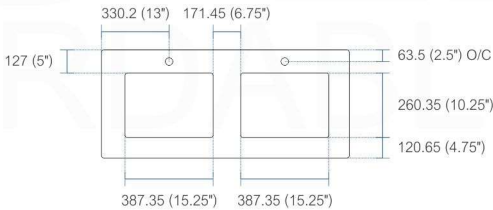

NOTE: DIMENSIONS AND TECHNICAL DETAILS ARE SUBJECT TO CHANGE WITHOUT NOTICE

product code
QT24

Dimensions:	width	depht	height
inches	23.75"	19.75"	0.625"
mm	603.25	501.65	15.875

product code
QT30

Dimensions:	width	depht	height
inches	29.125"	19.75"	0.625"
mm	739.775	501.65	15.875

product code
QT36 | QT36L | QT36R

Dimensions:	width	depht	height
inches	35.5"	19.75"	0.625"
mm	901.7	501.65	15.875

product code
QT40

Dimensions:	width	depht	height
inches	39.5"	19.75"	0.625"
mm	1003.3	501.65	15.875

product code
QT48S

Dimensions:	width	depht	height
inches	47.25"	19.75"	0.625"
mm	1200.15	501.65	15.875

product code
QT48D

Dimensions:	width	depht	height
inches	47.25"	19.75"	0.625"
mm	1200.25	501.65	15.875

product code
QT60S

Dimensions:	width	depht	height
inches	59.125"	19.75"	0.625"
mm	1501.78	501.65	15.875

product code
QT60D

Dimensions:	width	depht	height
inches	59.125"	19.75"	0.625"
mm	1501.78	501.65	15.875