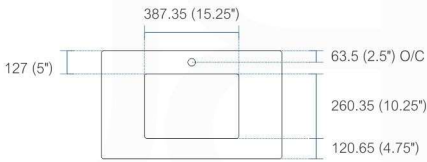

NOTE: DIMENSIONS AND TECHNICAL DETAILS ARE SUBJECT TO CHANGE WITHOUT NOTICE

product code
QT24

Dimensions:	width	depht	height
inches	23.75"	19.75"	0.625"
mm	603.25	501.65	15.875

product code
QT30

Dimensions:	width	depht	height
inches	29.125"	19.75"	0.625"
mm	739.775	501.65	15.875

product code
QT36 | QT36L | QT36R

Dimensions:	width	depht	height
inches	35.5"	19.75"	0.625"
mm	901.7	501.65	15.875

product code
QT40

Dimensions:	width	depht	height
inches	39.5"	19.75"	0.625"
mm	1003.3	501.65	15.875

product code
QT48S

Dimensions:	width	depht	height
inches	47.25"	19.75"	0.625"
mm	1200.15	501.65	15.875

product code
QT48D

Dimensions:	width	depht	height
inches	47.25"	19.75"	0.625"
mm	1200.25	501.65	15.875

product code
QT60S

Dimensions:	width	depht	height
inches	59.125"	19.75"	0.625"
mm	1501.78	501.65	15.875

product code
QT60D

Dimensions:	width	depht	height
inches	59.125"	19.75"	0.625"
mm	1501.78	501.65	15.875