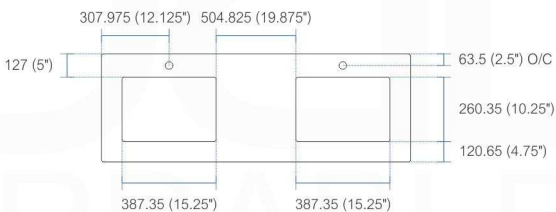

NOTE: DIMENSIONS AND TECHNICAL DETAILS ARE SUBJECT TO CHANGE WITHOUT NOTICE

product code
QT24

Dimensions:	width	depht	height
inches	23.75"	19.75"	0.625"
mm	603.25	501.65	15.875

product code
QT30

Dimensions:	width	depht	height
inches	29.125"	19.75"	0.625"
mm	739.775	501.65	15.875

product code
QT36 | QT36L | QT36R

Dimensions:	width	depht	height
inches	35.5"	19.75"	0.625"
mm	901.7	501.65	15.875

product code
QT40

Dimensions:	width	depht	height
inches	39.5"	19.75"	0.625"
mm	1003.3	501.65	15.875

product code
QT48S

Dimensions:	width	depht	height
inches	47.25"	19.75"	0.625"
mm	1200.15	501.65	15.875

product code
QT48D

Dimensions:	width	depht	height
inches	47.25"	19.75"	0.625"
mm	1200.25	501.65	15.875

product code
QT60S

Dimensions:	width	depht	height
inches	59.125"	19.75"	0.625"
mm	1501.78	501.65	15.875

product code
QT60D

Dimensions:	width	depht	height
inches	59.125"	19.75"	0.625"
mm	1501.78	501.65	15.875