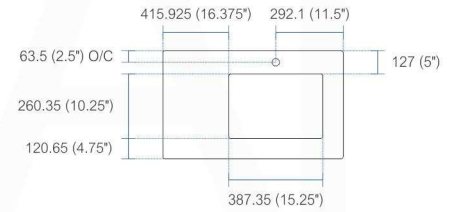

NOTE: DIMENSIONS AND TECHNICAL DETAILS ARE SUBJECT TO CHANGE WITHOUT NOTICE

product code
QT24

Dimensions:	width	depht	height
inches	23.75"	19.75"	0.625"
mm	603.25	501.65	15.875

product code
QT30

Dimensions:	width	depht	height
inches	29.125"	19.75"	0.625"
mm	739.775	501.65	15.875

product code
QT36 | QT36L | QT36R

Dimensions:	width	depht	height
inches	35.5"	19.75"	0.625"
mm	901.7	501.65	15.875

product code
QT40

Dimensions:	width	depht	height
inches	39.5"	19.75"	0.625"
mm	1003.3	501.65	15.875

product code
QT48S

Dimensions:	width	depht	height
inches	47.25"	19.75"	0.625"
mm	1200.15	501.65	15.875

product code
QT48D

Dimensions:	width	depht	height
inches	47.25"	19.75"	0.625"
mm	1200.25	501.65	15.875

product code
QT60S

Dimensions:	width	depht	height
inches	59.125"	19.75"	0.625"
mm	1501.78	501.65	15.875

product code
QT60D

Dimensions:	width	depht	height
inches	59.125"	19.75"	0.625"
mm	1501.78	501.65	15.875