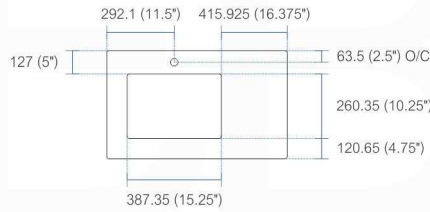

NOTE: DIMENSIONS AND TECHNICAL DETAILS ARE SUBJECT TO CHANGE WITHOUT NOTICE

product code
QT24

Dimensions:	width	depht	height
inches	23.75"	19.75"	0.625"
mm	603.25	501.65	15.875

product code
QT30

Dimensions:	width	depht	height
inches	29.125"	19.75"	0.625"
mm	739.775	501.65	15.875

product code
QT36 | QT36L | QT36R

Dimensions:	width	depht	height
inches	35.5"	19.75"	0.625"
mm	901.7	501.65	15.875

product code
QT40

Dimensions:	width	depht	height
inches	39.5"	19.75"	0.625"
mm	1003.3	501.65	15.875

product code
QT48S

Dimensions:	width	depht	height
inches	47.25"	19.75"	0.625"
mm	1200.15	501.65	15.875

product code
QT48D

Dimensions:	width	depht	height
inches	47.25"	19.75"	0.625"
mm	1200.25	501.65	15.875

product code
QT60S

Dimensions:	width	depht	height
inches	59.125"	19.75"	0.625"
mm	1501.78	501.65	15.875

product code
QT60D

Dimensions:	width	depht	height
inches	59.125"	19.75"	0.625"
mm	1501.78	501.65	15.875