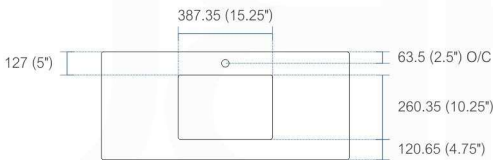

NOTE: DIMENSIONS AND TECHNICAL DETAILS ARE SUBJECT TO CHANGE WITHOUT NOTICE

product code
QT24

Dimensions:	width	depht	height
inches	23.75"	19.75"	0.625"
mm	603.25	501.65	15.875

product code
QT30

Dimensions:	width	depht	height
inches	29.125"	19.75"	0.625"
mm	739.775	501.65	15.875

product code
QT36 | QT36L | QT36R

Dimensions:	width	depht	height
inches	35.5"	19.75"	0.625"
mm	901.7	501.65	15.875

product code
QT40

Dimensions:	width	depht	height
inches	39.5"	19.75"	0.625"
mm	1003.3	501.65	15.875

product code
QT48S

Dimensions:	width	depht	height
inches	47.25"	19.75"	0.625"
mm	1200.15	501.65	15.875

product code
QT48D

Dimensions:	width	depht	height
inches	47.25"	19.75"	0.625"
mm	1200.25	501.65	15.875

product code
QT60S

Dimensions:	width	depht	height
inches	59.125"	19.75"	0.625"
mm	1501.78	501.65	15.875

product code
QT60D

Dimensions:	width	depht	height
inches	59.125"	19.75"	0.625"
mm	1501.78	501.65	15.875