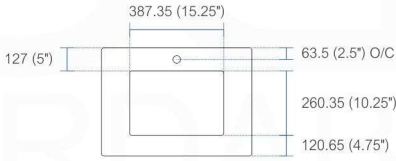

NOTE: DIMENSIONS AND TECHNICAL DETAILS ARE SUBJECT TO CHANGE WITHOUT NOTICE

product code
QT24

Dimensions:	width	depht	height
inches	23.75"	19.75"	0.625"
mm	603.25	501.65	15.875

product code
QT30

Dimensions:	width	depht	height
inches	29.125"	19.75"	0.625"
mm	739.775	501.65	15.875

product code
QT36 | QT36L | QT36R

Dimensions:	width	depht	height
inches	35.5"	19.75"	0.625"
mm	901.7	501.65	15.875

product code
QT40

Dimensions:	width	depht	height
inches	39.5"	19.75"	0.625"
mm	1003.3	501.65	15.875

product code
QT48S

Dimensions:	width	depht	height
inches	47.25"	19.75"	0.625"
mm	1200.15	501.65	15.875

product code
QT48D

Dimensions:	width	depht	height
inches	47.25"	19.75"	0.625"
mm	1200.25	501.65	15.875

product code
QT60S

Dimensions:	width	depht	height
inches	59.125"	19.75"	0.625"
mm	1501.78	501.65	15.875

product code
QT60D

Dimensions:	width	depht	height
inches	59.125"	19.75"	0.625"
mm	1501.78	501.65	15.875