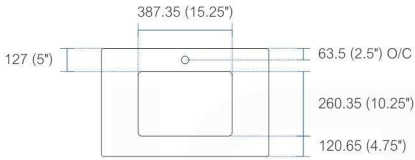

NOTE: DIMENSIONS AND TECHNICAL DETAILS ARE SUBJECT TO CHANGE WITHOUT NOTICE

product code
QT24

Dimensions:	width	depht	height
inches	23.75"	19.75"	0.625"
mm	603.25	501.65	15.875

product code
QT30

Dimensions:	width	depht	height
inches	29.125"	19.75"	0.625"
mm	739.775	501.65	15.875

product code
QT36 | QT36L | QT36R

Dimensions:	width	depht	height
inches	35.5"	19.75"	0.625"
mm	901.7	501.65	15.875

product code
QT40

Dimensions:	width	depht	height
inches	39.5"	19.75"	0.625"
mm	1003.3	501.65	15.875

product code
QT48S

Dimensions:	width	depht	height
inches	47.25"	19.75"	0.625"
mm	1200.15	501.65	15.875

product code
QT48D

Dimensions:	width	depht	height
inches	47.25"	19.75"	0.625"
mm	1200.25	501.65	15.875

product code
QT60S

Dimensions:	width	depht	height
inches	59.125"	19.75"	0.625"
mm	1501.78	501.65	15.875

product code
QT60D

Dimensions:	width	depht	height
inches	59.125"	19.75"	0.625"
mm	1501.78	501.65	15.875