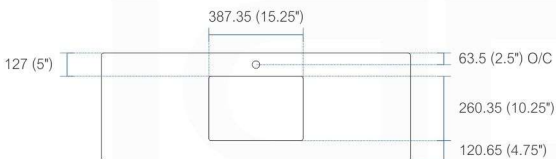

NOTE: DIMENSIONS AND TECHNICAL DETAILS ARE SUBJECT TO CHANGE WITHOUT NOTICE

product code
QT24

Dimensions:	width	depht	height
inches	23.75"	19.75"	0.625"
mm	603.25	501.65	15.875

product code
QT30

Dimensions:	width	depht	height
inches	29.125"	19.75"	0.625"
mm	739.775	501.65	15.875

product code
QT36 | QT36L | QT36R

Dimensions:	width	depht	height
inches	35.5"	19.75"	0.625"
mm	901.7	501.65	15.875

product code
QT40

Dimensions:	width	depht	height
inches	39.5"	19.75"	0.625"
mm	1003.3	501.65	15.875

product code
QT48S

Dimensions:	width	depht	height
inches	47.25"	19.75"	0.625"
mm	1200.15	501.65	15.875

product code
QT48D

Dimensions:	width	depht	height
inches	47.25"	19.75"	0.625"
mm	1200.25	501.65	15.875

product code
QT60S

Dimensions:	width	depht	height
inches	59.125"	19.75"	0.625"
mm	1501.78	501.65	15.875

product code
QT60D

Dimensions:	width	depht	height
inches	59.125"	19.75"	0.625"
mm	1501.78	501.65	15.875