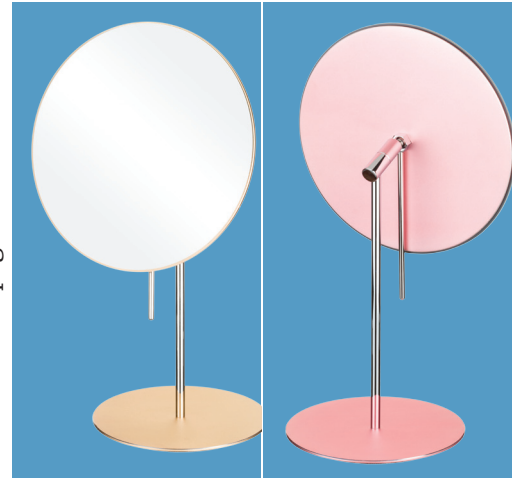

THROUGH DECEMBER 2021

~~MSRP Was~~

~~\$220~~

Now

\$110

Cava Mirror

3X magnification
7.88" diameter viewing size
13.5" tall

Item Number	Finish
82353	BLUSH
82363	CHAMPAGNE
823153	MATTE BLACK

Champagne/Blush

~~MSRP Was~~

~~\$45~~

Now
\$22

Pink Bling

Pink Bling Double Sided Free Standing Mirror

10X/1X magnification
8.5" tall
6.75" wide

Item Number	Finish
88350	PINK

~~MSRP Was~~

~~\$120~~

Now
\$60

Helix Free Standing Mirror 5X/1X

5X/1X magnification
6.7" diameter viewing size
13.25" tall
Double sided frame

Item Number	Finish
80735	CHROME AND BLACK

Chrome/Black

**While supplies last.....These products not available for display
These products not covered by the warranty.....All sales final**

RETIRING PRODUCTS

THROUGH DECEMBER 2021

MSRP Was

~~\$494~~

Now
\$247

Chrome

Single-Sided LED Square Wall Mirror - Plug In

3X magnification
6.5" square viewing size
8.13" tall
12.31" extension
On/off rocker switch on base
Plug In