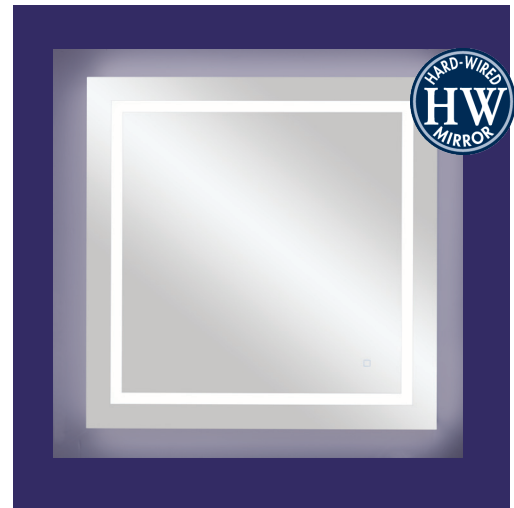

CHANGING THE WAY YOU SEE YOURSELF

2021 CATALOG

MIRROR
IMAGE

APTATIONS
6368 CLARK AVE.
DUBLIN, CA 94568

Sergéna Kimball & Young

BACKLIT

Wardrobe LED Vanity Mirror - Tuneable Light, Dimmable

63" H x 23.6" W x 1.75" D mirror size
 Touch sensor, On/Off
 Tuneable LED light color from warm white to cool white light
 Dimmable
 Mounts either vertically or horizontally
 Hardwired

Light Color	Item Number
2,700K - 5,800K	371-6324HW

MSRP
\$1,200

BACKLIT

Neoclassic Back-Lit Mirror

43.3" H x 27.63" W x 2" D mirror size
 Surrounded by blue ambient light
 Mounts either horizontally or vertically
 Touch sensor on/off switch

Hardwired
 Task light available in either warm white or cool white LED light

MSRP
\$1,150

Light Color	Item Number
Warm 3,500 Kelvin	35351HW
Cool 5,500 Kelvin	35001HW

Cuadro Back-Lit Mirror

36" H x 36" W x 2" D mirror size
 Surrounded by white ambient light
 Touch sensor on/off switch
 Hardwired
 Task light available in either warm white or cool white LED light