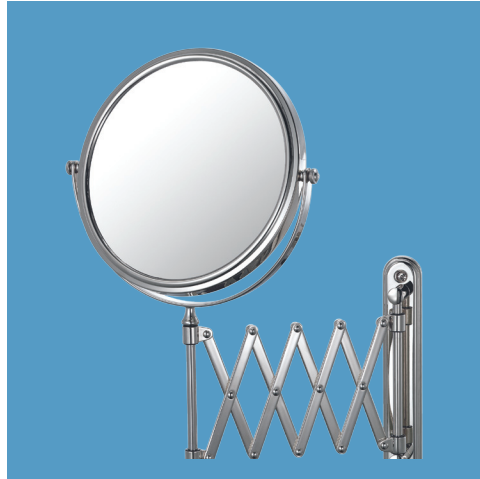

MSRP
$260

Chrome