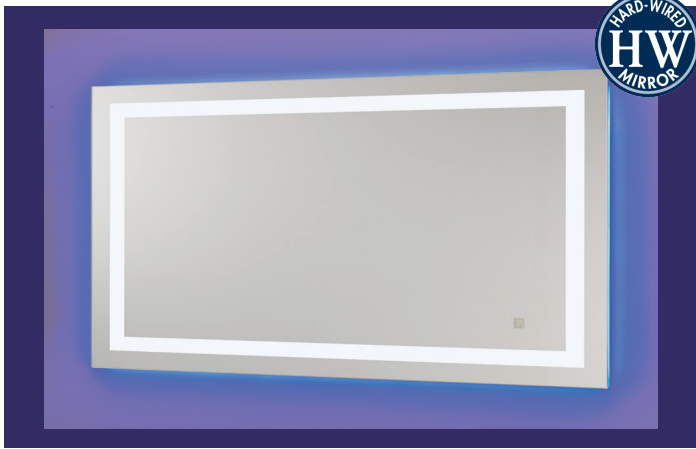

CHANGING THE WAY YOU SEE YOURSELF

2021 CATALOG

MIRROR
IMAGE

APTATIONS
6368 CLARK AVE.
DUBLIN, CA 94568

Sergéna Kimball & Young

BACKLIT

Wardrobe LED Vanity Mirror - Tuneable Light, Dimmable

63" H x 23.6" W x 1.75" D mirror size
 Touch sensor, On/Off
 Tuneable LED light color from warm white to cool white light
 Dimmable
 Mounts either vertically or horizontally
 Hardwired

Light Color	Item Number
2,700K - 5,800K	371-6324HW

MSRP
\$1,200

BACKLIT

Neoclassic Back-Lit Mirror

43.3" H x 27.63" W x 2" D mirror size
 Surrounded by blue ambient light
 Mounts either horizontally or vertically
 Touch sensor on/off switch

MSRP
\$950.00

Light Color	Item Number
Warm 3,500 Kelvin	350-35-3636HW
Cool 5,500 Kelvin	350-55-3636HW

BACKLIT

La Bonita LED Vanity Mirror - Tuneable Light Colors

- 3X INSET magnification
- 20" H x 36" W viewing size
- 23.6" H x 39.4" W x 1.5" D mirror size
- On/off motion sensor
- Motion sensor to change light color
- Plug in to recessed outlet behind mirror
- Tuneable light color from warm to cool light