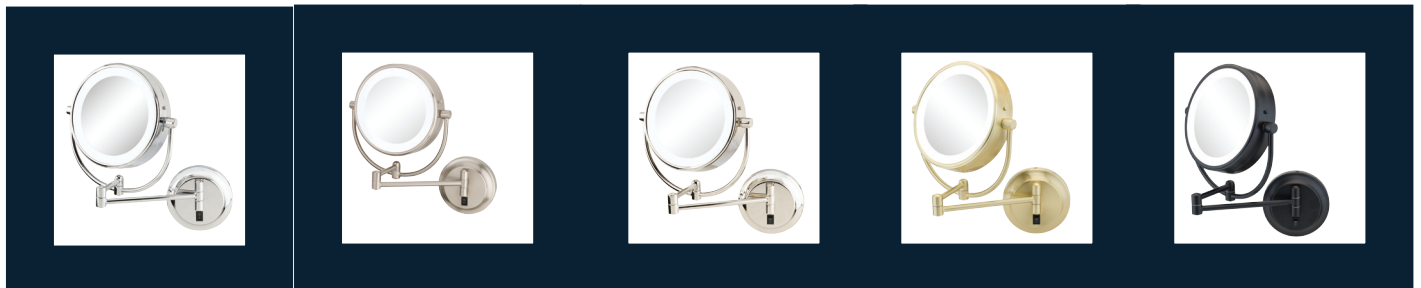

Optional Lens for Neomodern LED Lighted Mirror

7X lens to replace 5X lens
6.5" diameter viewing size
Used on both the 745 and 945 Mirror

Finish	7x Lens Item Number
CHROME	745-94547L
BRUSHED NICKEL	745-94577L
POLISHED NICKEL	745-94587L
BRUSHED BRASS	745-945137L
MATTE BLACK	745-945157L

Matte Black

MSRP
\$70

MAGNIFIED LED LIGHTED MIRRORS

Neomodern LED Lighted Wall Mirror - Switchable Light - Hardwired

5X/1X magnification
 6.5" diameter viewing size
 14" tall
 15.25" extension
 7X lens available (purchased separately)
 On/off rocker switch on base
 Switchable LED light - both warm and cool white light
 Hardwired

Matte Black

MSRP
\$595

Light Color	Item Number	Finish	7x Lens Item Number
Switchable 3,500 - 5,500 Kelvin	945-2-45HW	CHROME	745-94547L
Switchable 3,500 - 5,500 Kelvin	945-2-75HW	BRUSHED NICKEL	745-94577L
Switchable 3,500 - 5,500 Kelvin	945-2-85HW	POLISHED NICKEL	745-94587L
Switchable 3,500 - 5,500 Kelvin	945-2-135HW	BRUSHED BRASS	745-945137L
Switchable 3,500 - 5,500 Kelvin	945-2-155HW	MATTE BLACK	745-945157L