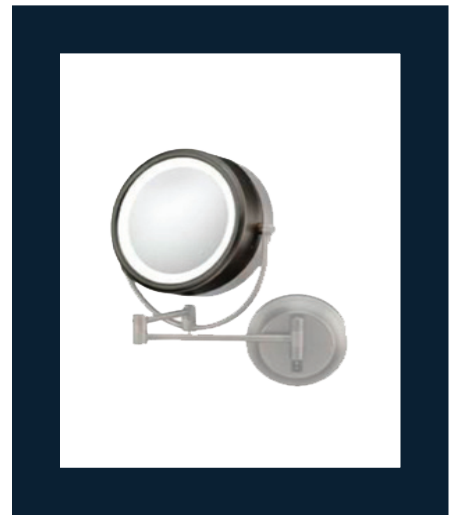

Matte Black