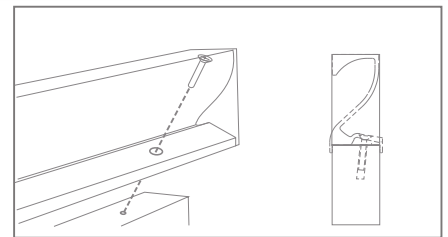

Item #	Description	Finish	Size	Price
ZP0131.1	Mini Afro Knob	polished chrome	Centers 5/8"	$ 7.11
ZP0132.1	Afro Knob	polished chrome	Centers 5/8"	$ 10.61
ZP0131.2	Mini Afro Knob	brushed chrome	Centers 5/8"	$ 7.51
ZP0132.2	Afro Knob	brushed chrome	Centers 5/8"	$ 11.08
ZP0131.916	Mini Afro Knob	brushed nickel	Centers 5/8"	$ 7.34
ZP0132.916	Afro Knob	brushed nickel	Centers 5/8"	$ 10.99
ZP0510.53	Leon Handle	aluminium	L 118" x H 1 3/8"	$ 96.03
ZP0177.30	Leon end cap set	aluminium	—	$ 5.72
ZP0510.118	Leon Handle	stainless steel	L 118" x H 1 3/8"	$ 138.25
ZP0177.8	Leon end cap set	stainless steel	—	$ 5.72