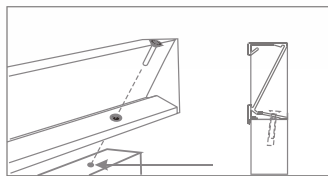

Laminate not included.
Size 1 11/16" (43mm) x 7/64" (1mm)

Note: this profile can be used for door thickness of 5/8" to 3/4". Similar profile "Leon" to be used without a laminate, on page 29.

Item #	Description	Finish	Size	Price
ZP1013.53	Zetta Handle profile	aluminium	L 118" x H 2"	\$ 108.17
ZP0826.30	Zetta end cap set	aluminium	—	\$ 7.58
ZP1013.118	Zetta handle profile	stainless steel	L 118" x H 2"	\$ 150.39
ZP0826.8	Zetta end cap set	stainless steel	—	\$ 7.58