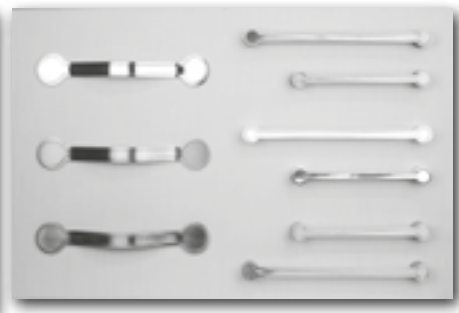

GARAGE - HANDLES, KNOOBS AND
MAGAZINE HOLDERS \$ 133.00

DIAMOND - BATH ACCESSORIES
\$ 400.00

PAPER - BATH ACCESSORIES
\$ 212.50

JAZZ - HANDLES
\$ 67.00

BE COLLECTION - BATH ACCESSORIES
\$ 134.00

SPIRIT - BATH ACCESSORIES
\$ 162.50

SMART AND LAMINATTO DIAMOND - HANDLES
\$ 267.00

LUNA - HANDLES
\$ 67.00

ZETTA AND LEON - HANDLES
\$ 67.00

BAY - HANDLES
\$ 137.50

PHENIX - HANDLES
\$ 67.00

CAIPO, AFRO, PLANA - KNOBS
\$ 67.00

SCANDINAVIAN, SCANDINAVIAN WOOD AND STONE, CRETA - HANDLES
\$ 150.00

ORVIETTO - HANDLES
\$ 30.00

KEN AND KALIO - HANDLES
\$ 30.00

SHELL, NORD, MANICO DI COLTELLO - HANDLES
\$ 125.00

TAO AND BALI - HANDLES
\$ 67.00

SMART - HANDLES
\$ 67.00

ACQUA DI ZEN, ORION, RADIO - HANDLES
\$ 162.50

DHARMA - HANDLES
\$ 67.00

OLIVA, VINTAGE - HANDLES
\$ 125.00

ALLEN GRANADO, ALLEN LISO - HANDLES
\$ 112.50

Display Tower Options

SPINNER TOWER (WITHOUT BOARDS)
 SIZE H 80" X D 32" X W 32"
 (HOLDS UP TO 16 BOARDS)
 \$ 667.00