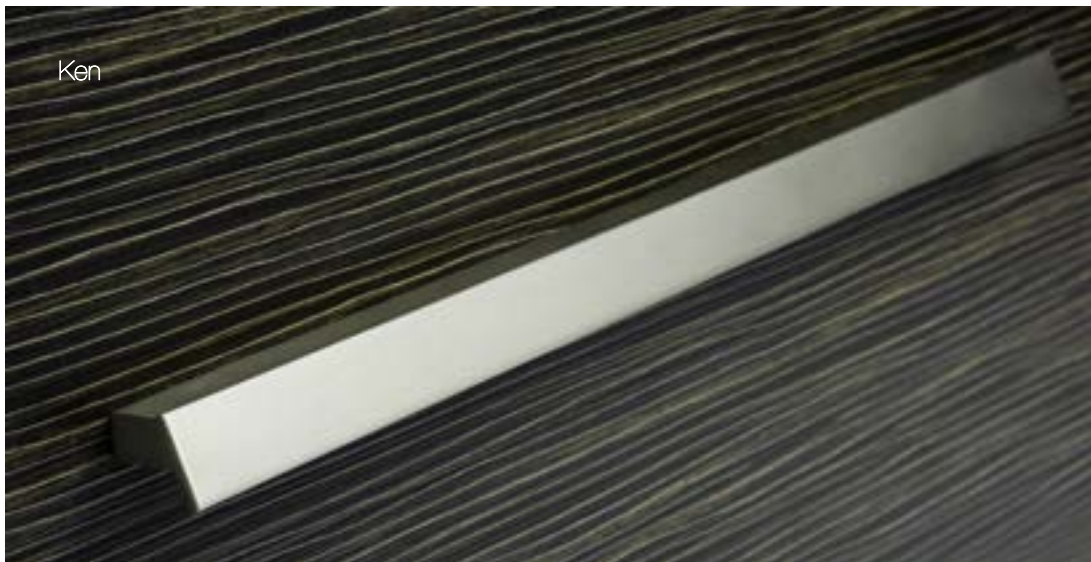

chrome

Note: Recessed pull that can be used for cabinet door and drawers as well as for Sliding Pocket doors
Can be used as back to back.
Minimum depth requirement per pull is 13mm (1/2")

Item #	Description	Finish	Centers	Price
ZP0406.1	Ken Knob	chrome	1 1/4"	$ 6.62
ZP0475.1	Ken Handle	chrome	5"	$ 12.75
ZP0178.1	Ken Handle	chrome	7 1/2"	$ 17.58
ZP0179.1	Ken Handle	chrome	12 1/2"	$ 25.33
ZP0476.1	Ken Handle	chrome	16 3/8"	$ 32.74
ZP0406.779	Ken Knob	brushed nickel	1 1/4"	$ 6.95
ZP0475.779	Ken Handle	brushed nickel	5"	$ 13.18
ZP0178.779	Ken Handle	brushed nickel	7 1/2"	$ 18.43
ZP0179.779	Ken Handle	brushed nickel	12 1/2"	$ 26.53
ZP0476.779	Ken Handle	brushed nickel	16 3/8"	$ 34.35

Item #	Description	Finish	Centers	Price
ZP0067.42	Smart Knob	chrome	2 1/2"	$ 23.29
ZP0058.42	Smart Handle	chrome	6 1/4"	$ 35.82
ZP0059.42	Smart Handle	chrome	11 1/4"	$ 54.76
ZP0067.121	Smart Knob	stainless steel	2 1/2"	$ 19.94
ZP0058.121	Smart Handle	stainless steel	6 1/4"	$ 26.70
ZP0059.121	Smart Handle	stainless steel	11 1/4"	$ 35.77