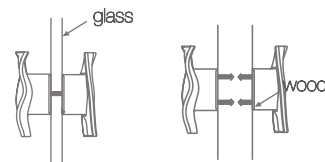

For single or back to back applications
Can be mounted onto cabinet doors, entrance doors or glass doors. Hardware for all applications included.