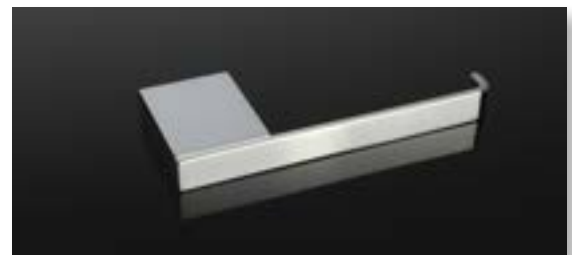

toilet paper holder

Item #	Description	Finish	Size	Price
BA0273.201	towel bar	polished chrome	W 17 3/4" x D 2 1/4"	$ 137.63
BA0274.201	towel bar	polished chrome	W 23 5/8" x D 2 1/4"	$ 153.30
BA0279.201	towel ring	polished chrome	W 11 7/8" x D 2 3/4"	$ 94.33
BA0266.201	toilet paper holder	polished chrome	W 6 7/8" x D 2 3/4"	$ 74.60
BA0280.201	hook	polished chrome	W 2 3/8" x H 2 3/8"	$ 35.33
BA0260.203	soap dispenser	white	W 3 1/2" x D 3 3/4" x H 4 3/4"	$ 190.00
BA0260.202	soap dispenser	black	W 3 1/2" x D 3 3/4" x H 4 3/4"	$ 190.00
BA0261.203	toothbrush holder	white	W 3 1/2" x D 3 1/2" x H 8 5/8"	$ 200.47
BA0261.202	toothbrush holder	black	W 3 1/2" x D 3 1/2" x H 8 5/8"	$ 200.47

Screws included.