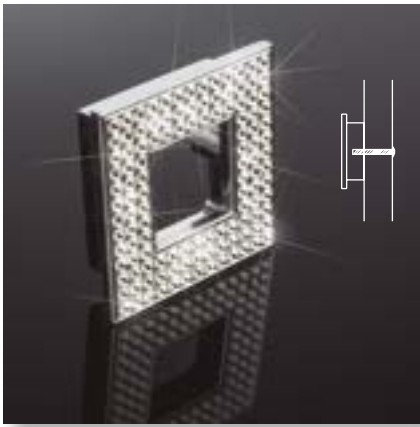

Square knob