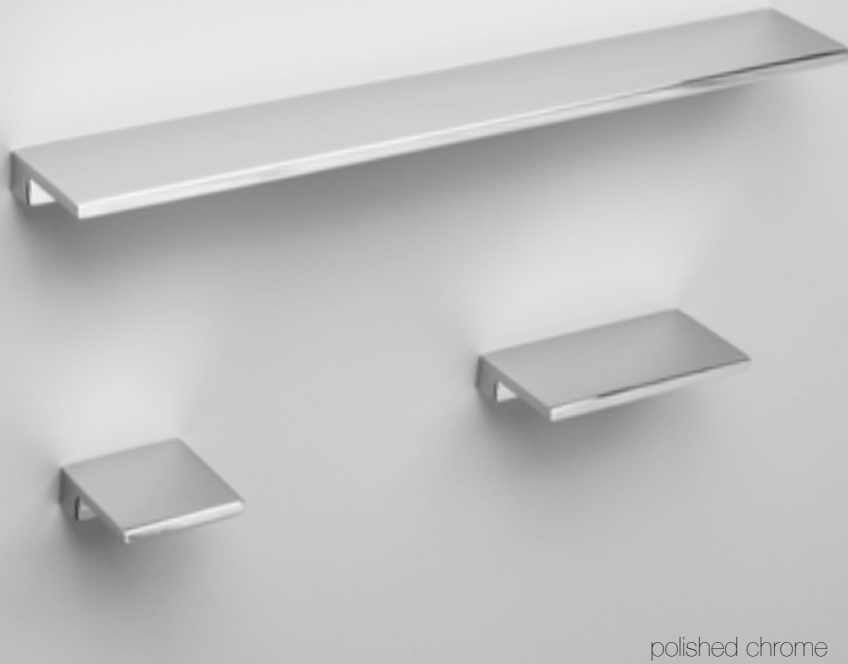

Scandinavian