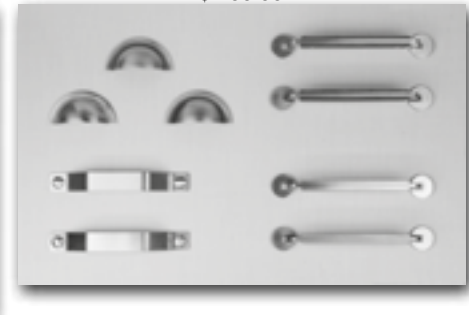

GARAGE - HANDLES, KNOOBS AND
MAGAZINE HOLDERS \$ 133.00

DIAMOND - BATH ACCESSORIES
\$ 400.00

PAPER - BATH ACCESSORIES
\$ 212.50

JAZZ - HANDLES
\$ 67.00

BE COLLECTION - BATH ACCESSORIES
\$ 134.00

SPIRIT - BATH ACCESSORIES
\$ 162.50

SMART AND LAMINATTO DIAMOND - HANDLES
\$ 267.00

LUNA - HANDLES
\$ 67.00

ZETTA AND LEON - HANDLES
\$ 67.00

BAY - HANDLES
\$ 137.50

PHENIX - HANDLES
\$ 67.00

CAIPO, AFRO, PLANA - KNOBS
\$ 67.00

SCANDINAVIAN, SCANDINAVIAN WOOD AND STONE, CRETA - HANDLES
\$ 150.00

ORVIETTO - HANDLES
\$ 30.00

KEN AND KALIO - HANDLES
\$ 30.00

SHELL, NORD, MANICO DI COLTELLO - HANDLES
\$ 125.00

TAO AND BALI - HANDLES
\$ 67.00

SMART - HANDLES
\$ 67.00

ACQUA DI ZEN, ORION, RADIO - HANDLES
\$ 162.50