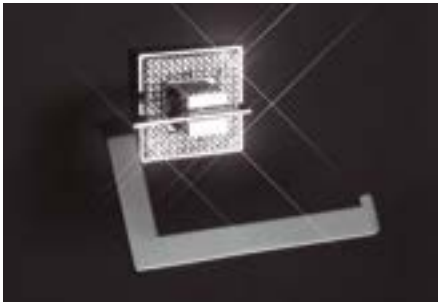

Screws included.

MADE WITH
SWAROVSKI
ELEMENTS

MADE WITH
SWAROVSKI
ELEMENTS

Diamond wall soap/lotion dispenser acrylic black
by Cleber Luis

Square knob

towel bar

toilet paper holder

towel ring

hook

wall soap dispenser

detail

Item #	Description	Finish	Size	Price
BA0084.261	towel ring	polished chrome/diamond	W 7" x H 6 3/4"	\$ 198.90
BA0081.261	towel bar	polished chrome/diamond	W 16 1/4" x H 2 1/2"	\$ 322.73
BA0082.261	towel bar	polished chrome/diamond	W 22 1/8" x H 2 1/2"	\$ 338.00
BA0073.261	toilet paper holder	polished chrome/diamond	W 5 3/4" x H 4 3/8"	\$ 189.10
BA0077.260	hook	polished chrome/diamond	W 2 1/2" x H 2 1/2"	\$ 137.80
BA0085.263	wall soap dispenser	chrome / white	W 4 1/8" x D 4 1/8" x H 3 5/6"	\$ 249.60
BA0085.262	wall soap dispenser	chrome / black	W 4 1/8" x D 4 1/8" x H 3 5/6"	\$ 249.60
ZP0615.122	square knob	chrome/Diamond	W 2 3/8" x H 2 3/8"	\$ 113.50