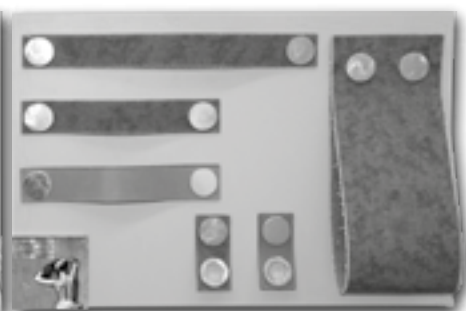

Individuell Display Boards with Wall Mount Bracket

BOARD SIZE H 15" X W 23"

ZEN LOGO
\$ 34.00

ANELLO - BATH ACCESSORIES
\$ 289.00

LINEA - HANDLES
\$ 67.00

MISS BY ZEN - BATH ACCESSORIES
\$ 134.00

ZEN BY ZEN - BATH ACCESSORIES
\$ 134.00