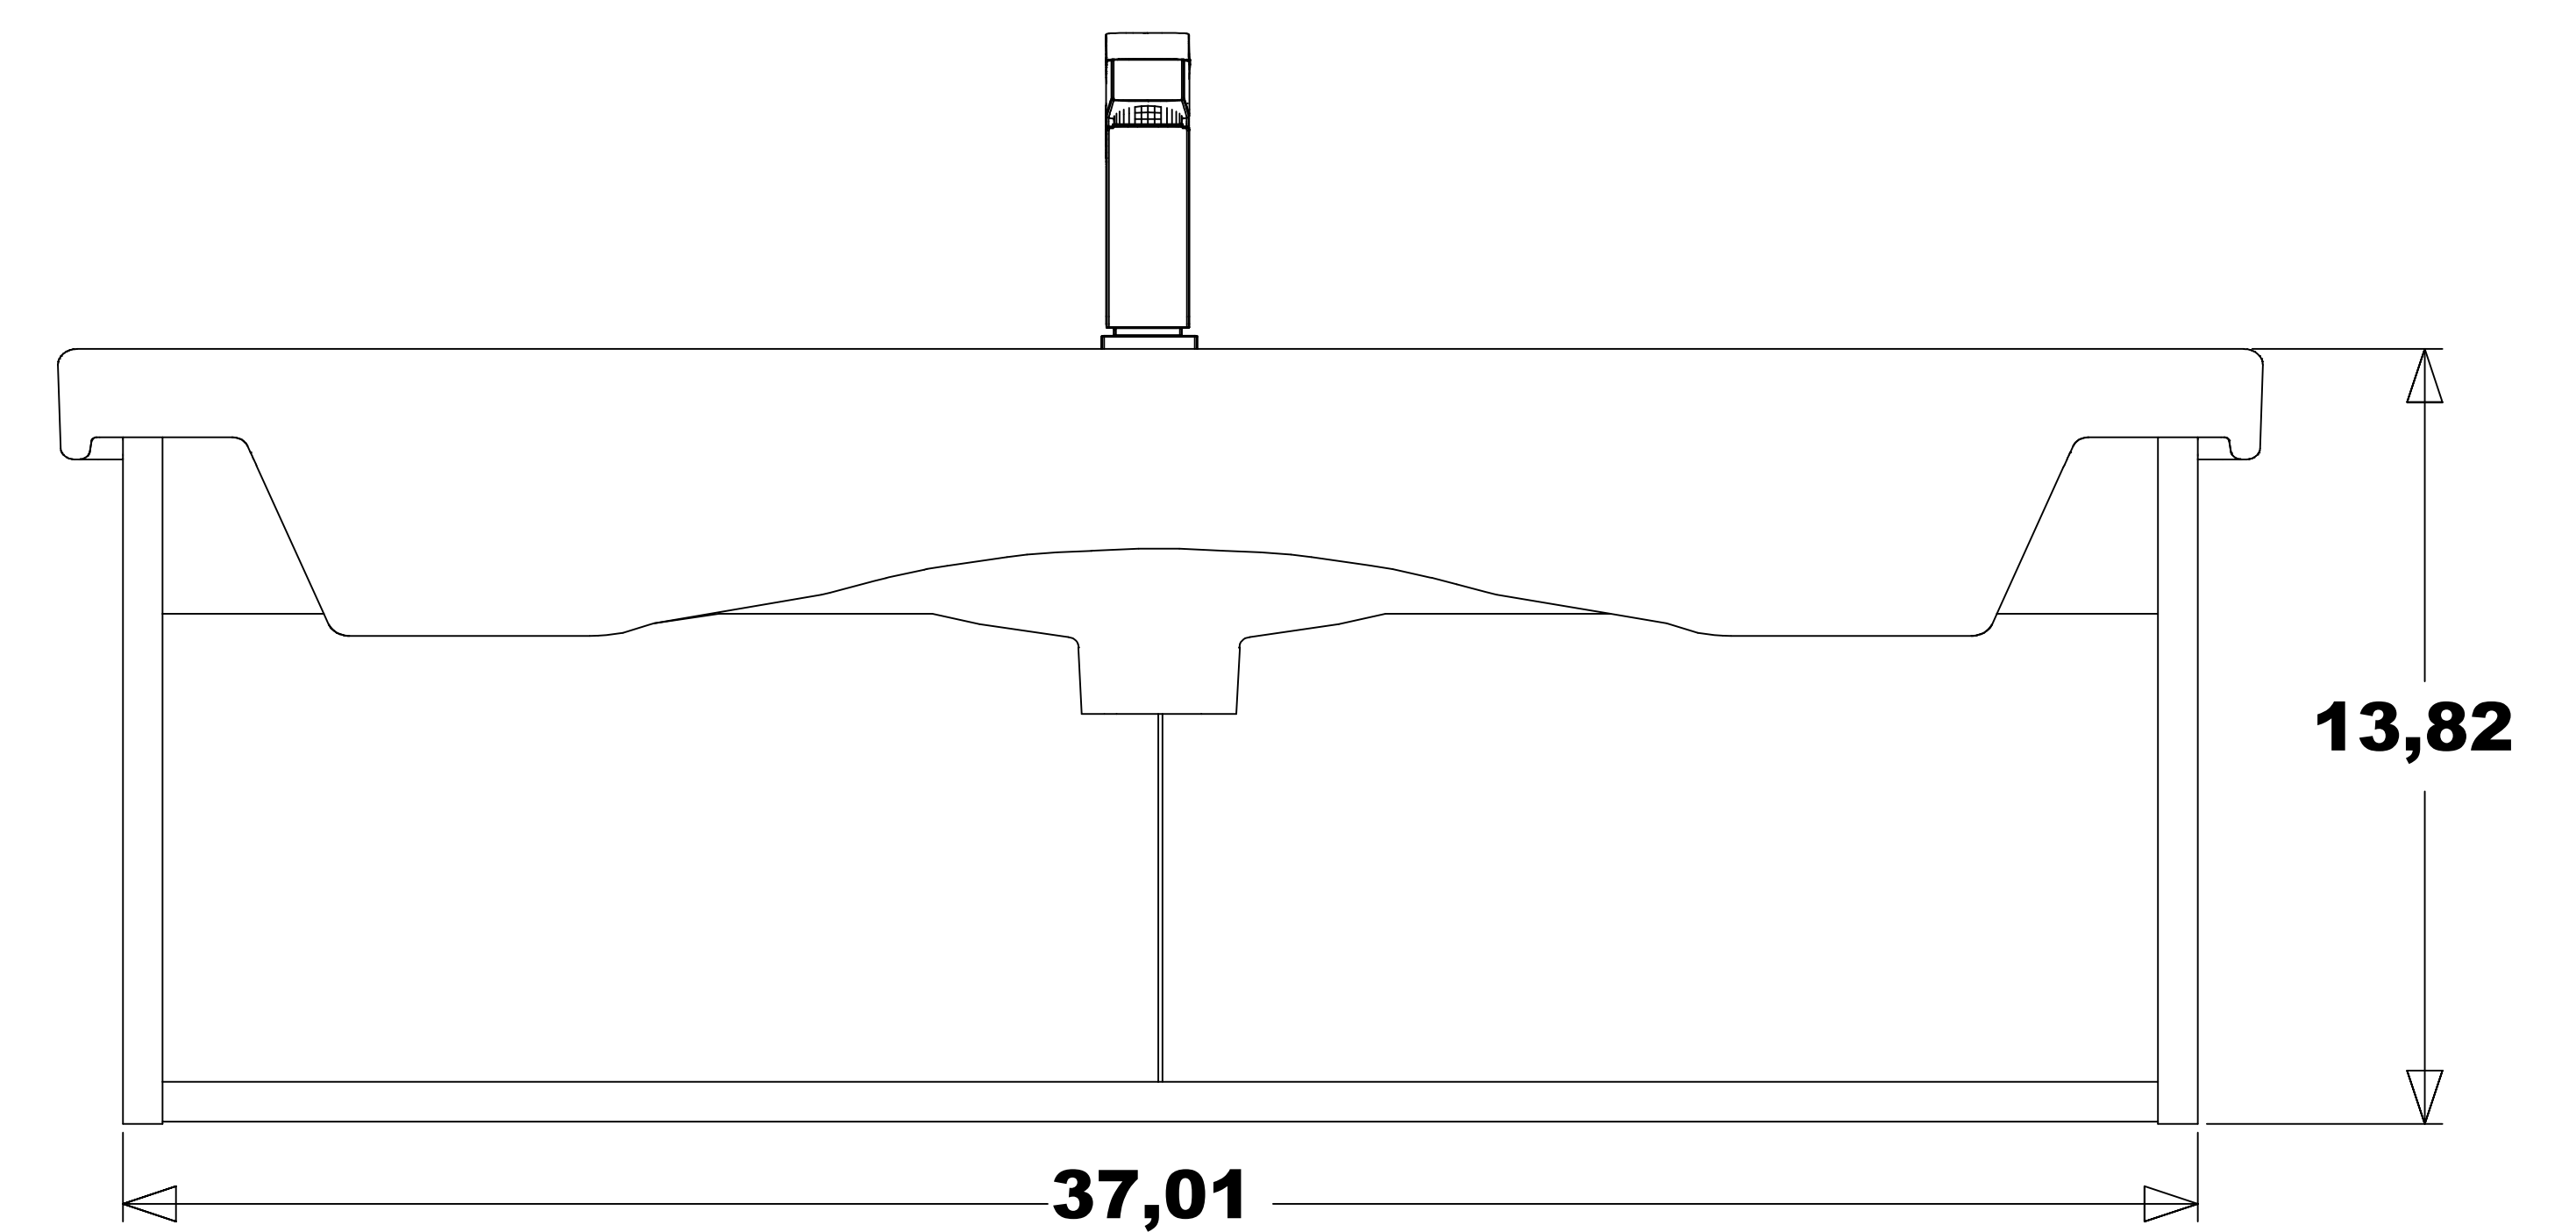

ASPE 40 "

.....
CABINET
OVERALL DIMENSIONS
37,01" x 17,44" x 13,82"

ISOMETRIC VIEW

TOP VIEW

FRONT VIEW

BACK VIEW