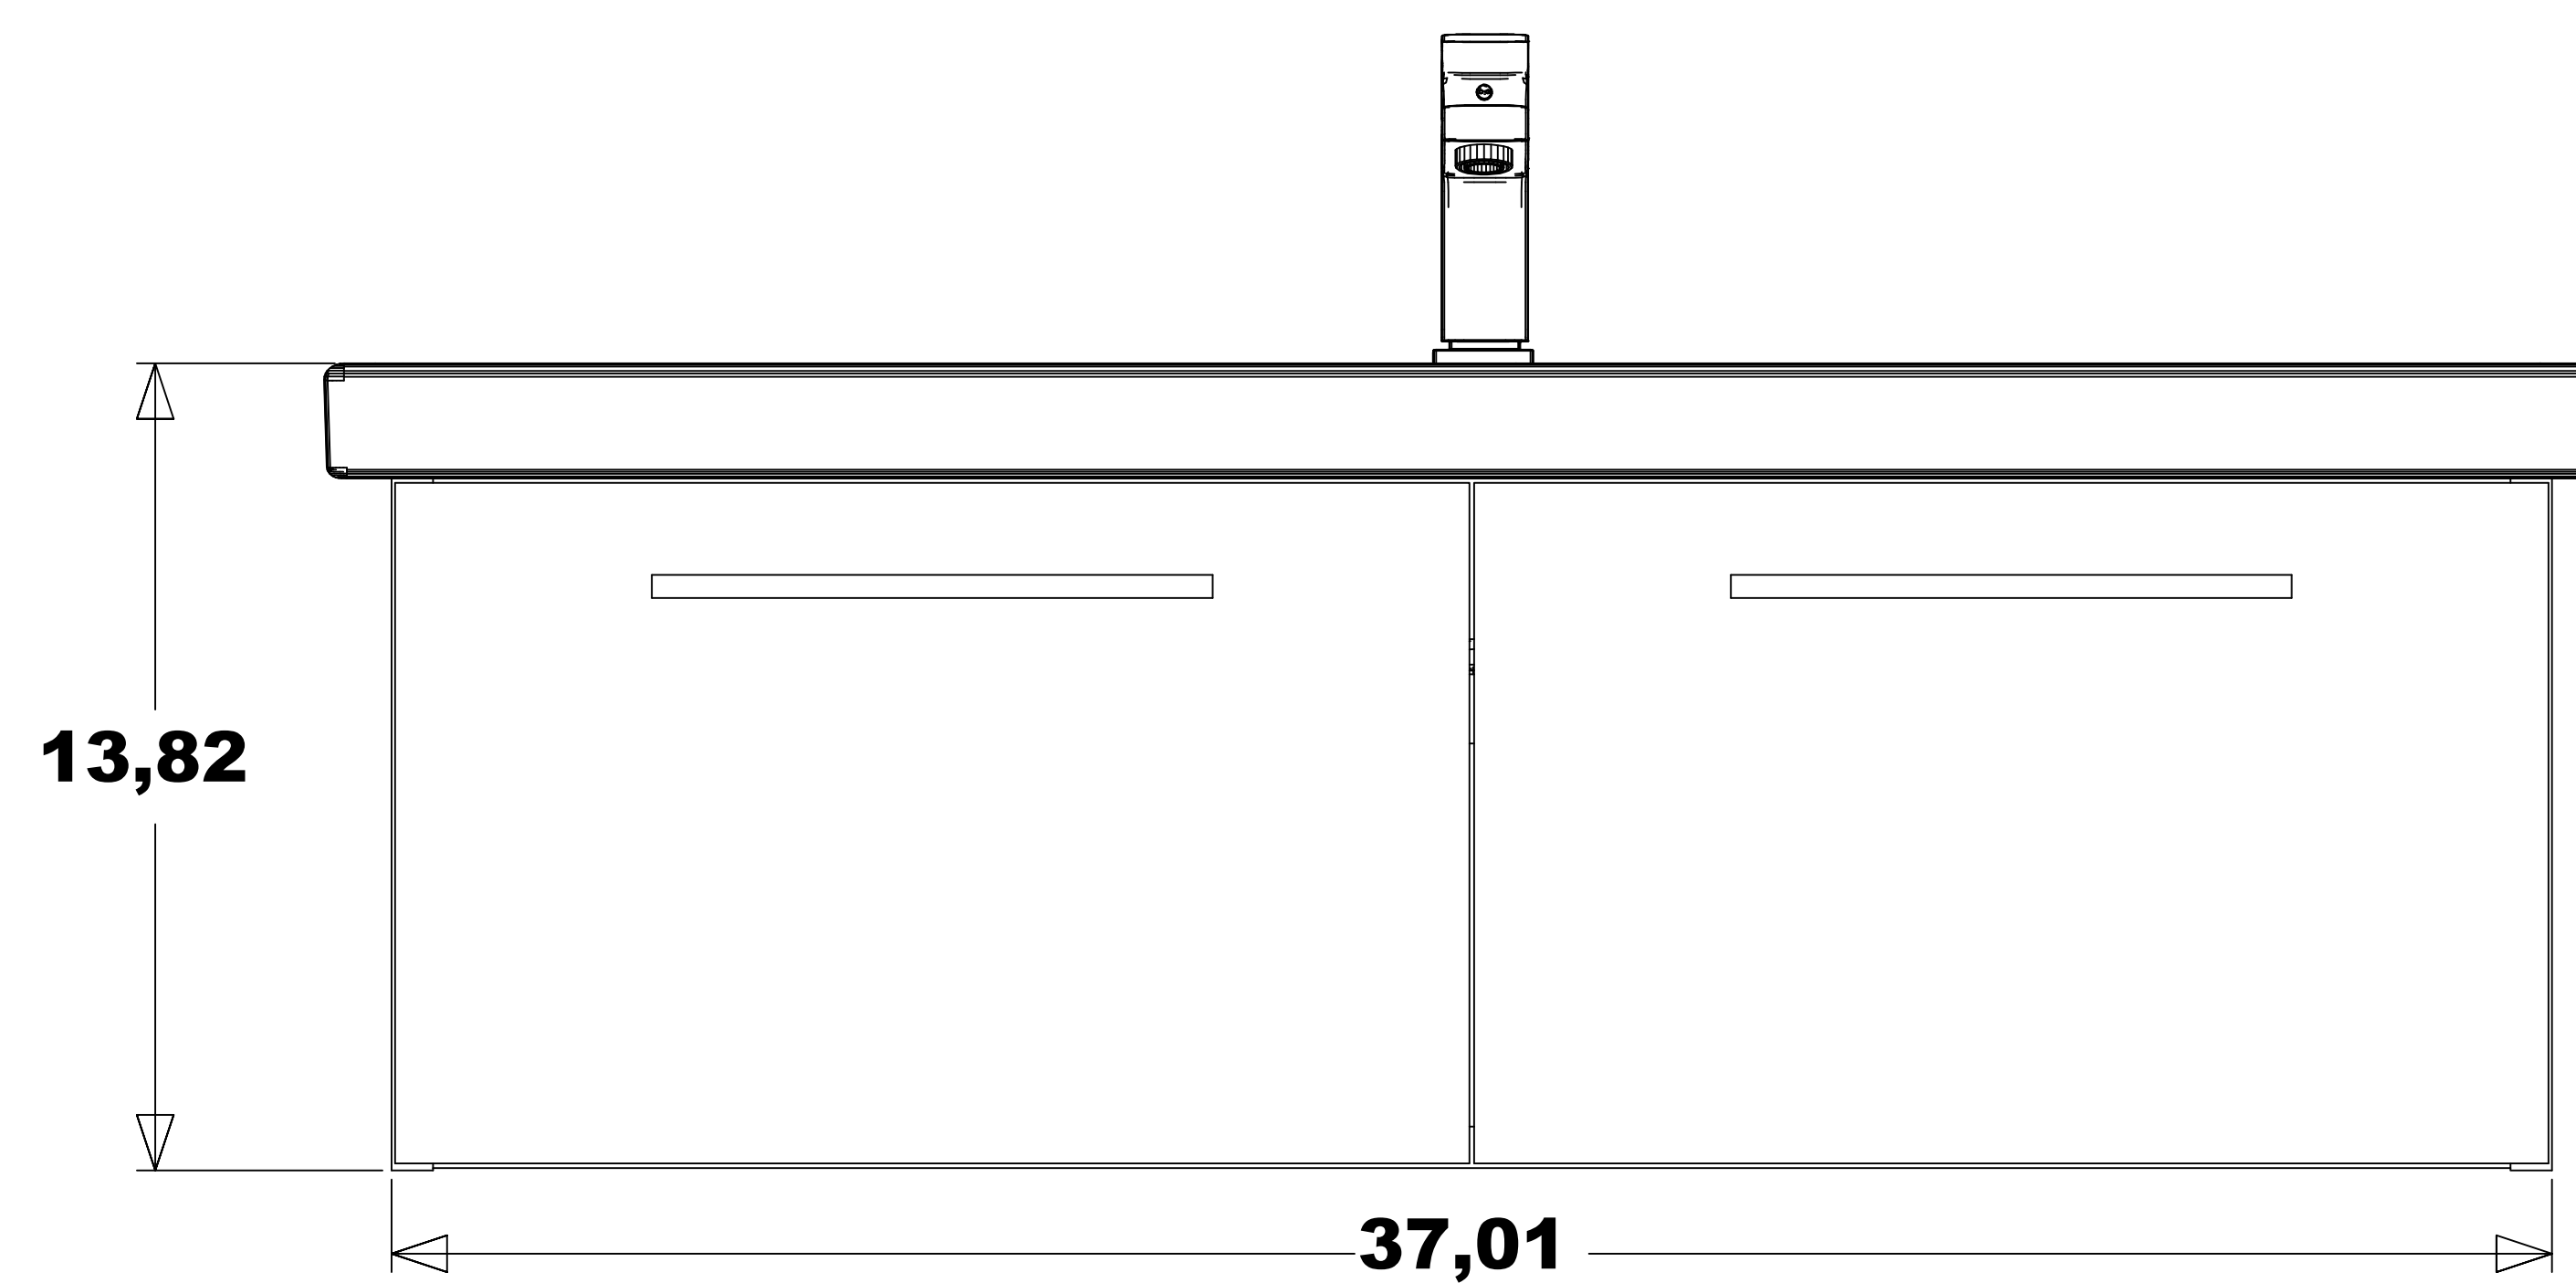

ASPE 40 "

.....
CABINET
OVERALL DIMENSIONS
37,01" x 17,44" x 13,82"

ISOMETRIC VIEW

TOP VIEW

FRONT VIEW

BACK VIEW