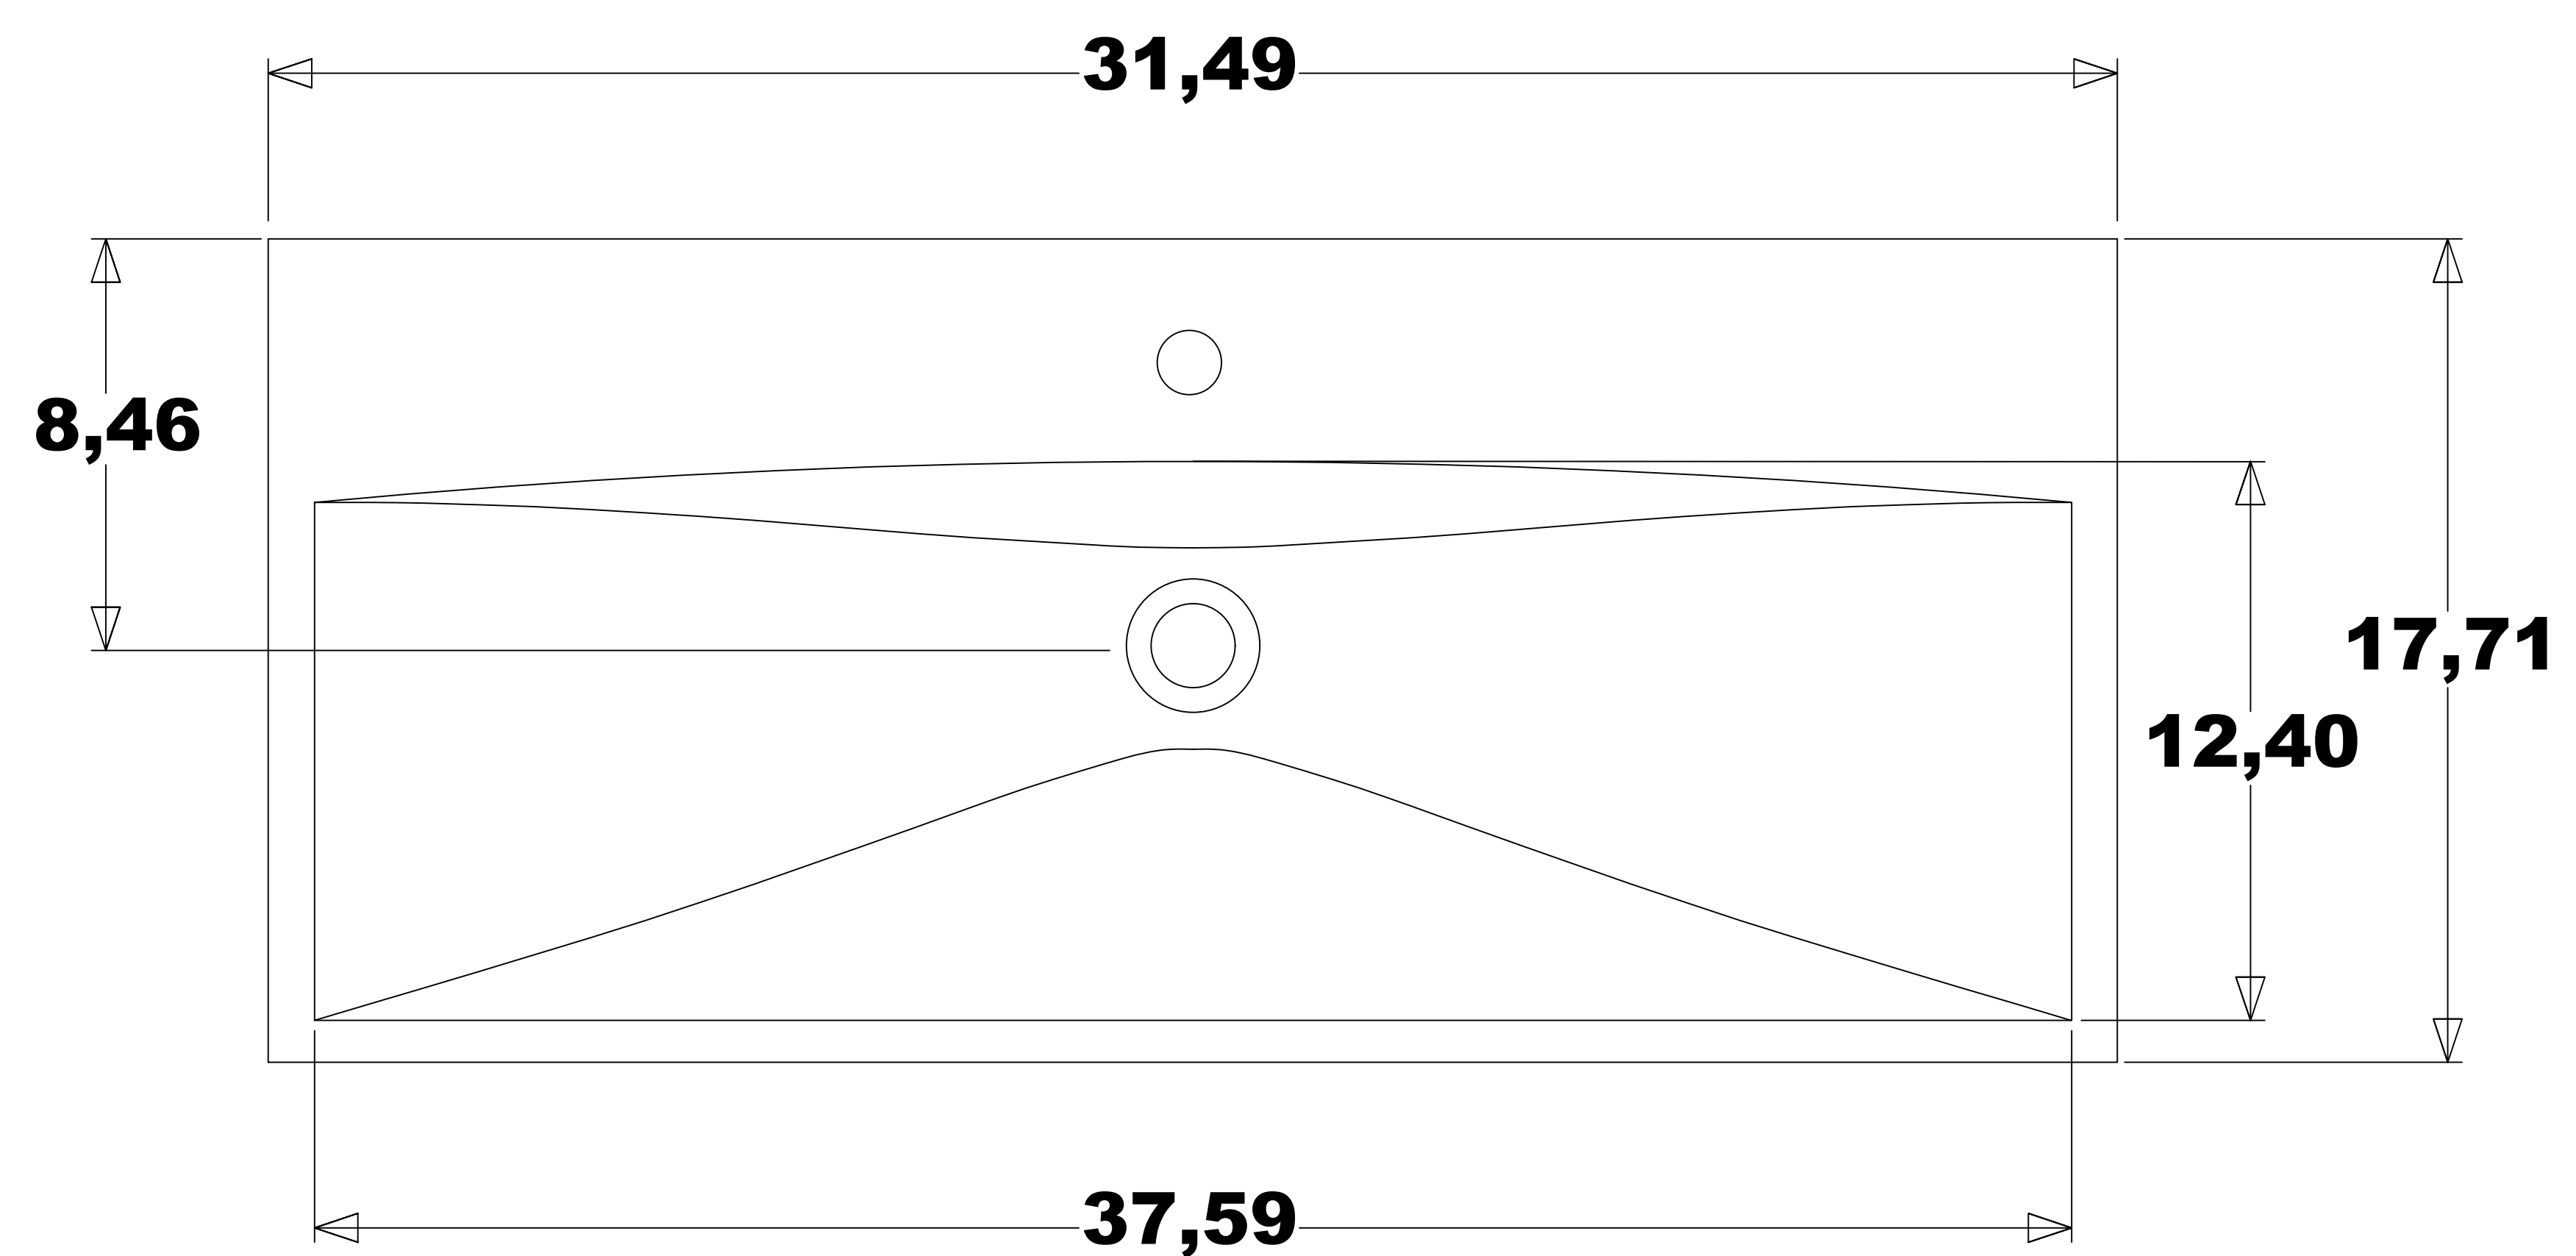

ASPE 40 "

.....
CABINET
OVERALL DIMENSIONS
37,01" x 17,44" x 13,82"

ISOMETRIC VIEW

TOP VIEW

FRONT VIEW

BACK VIEW