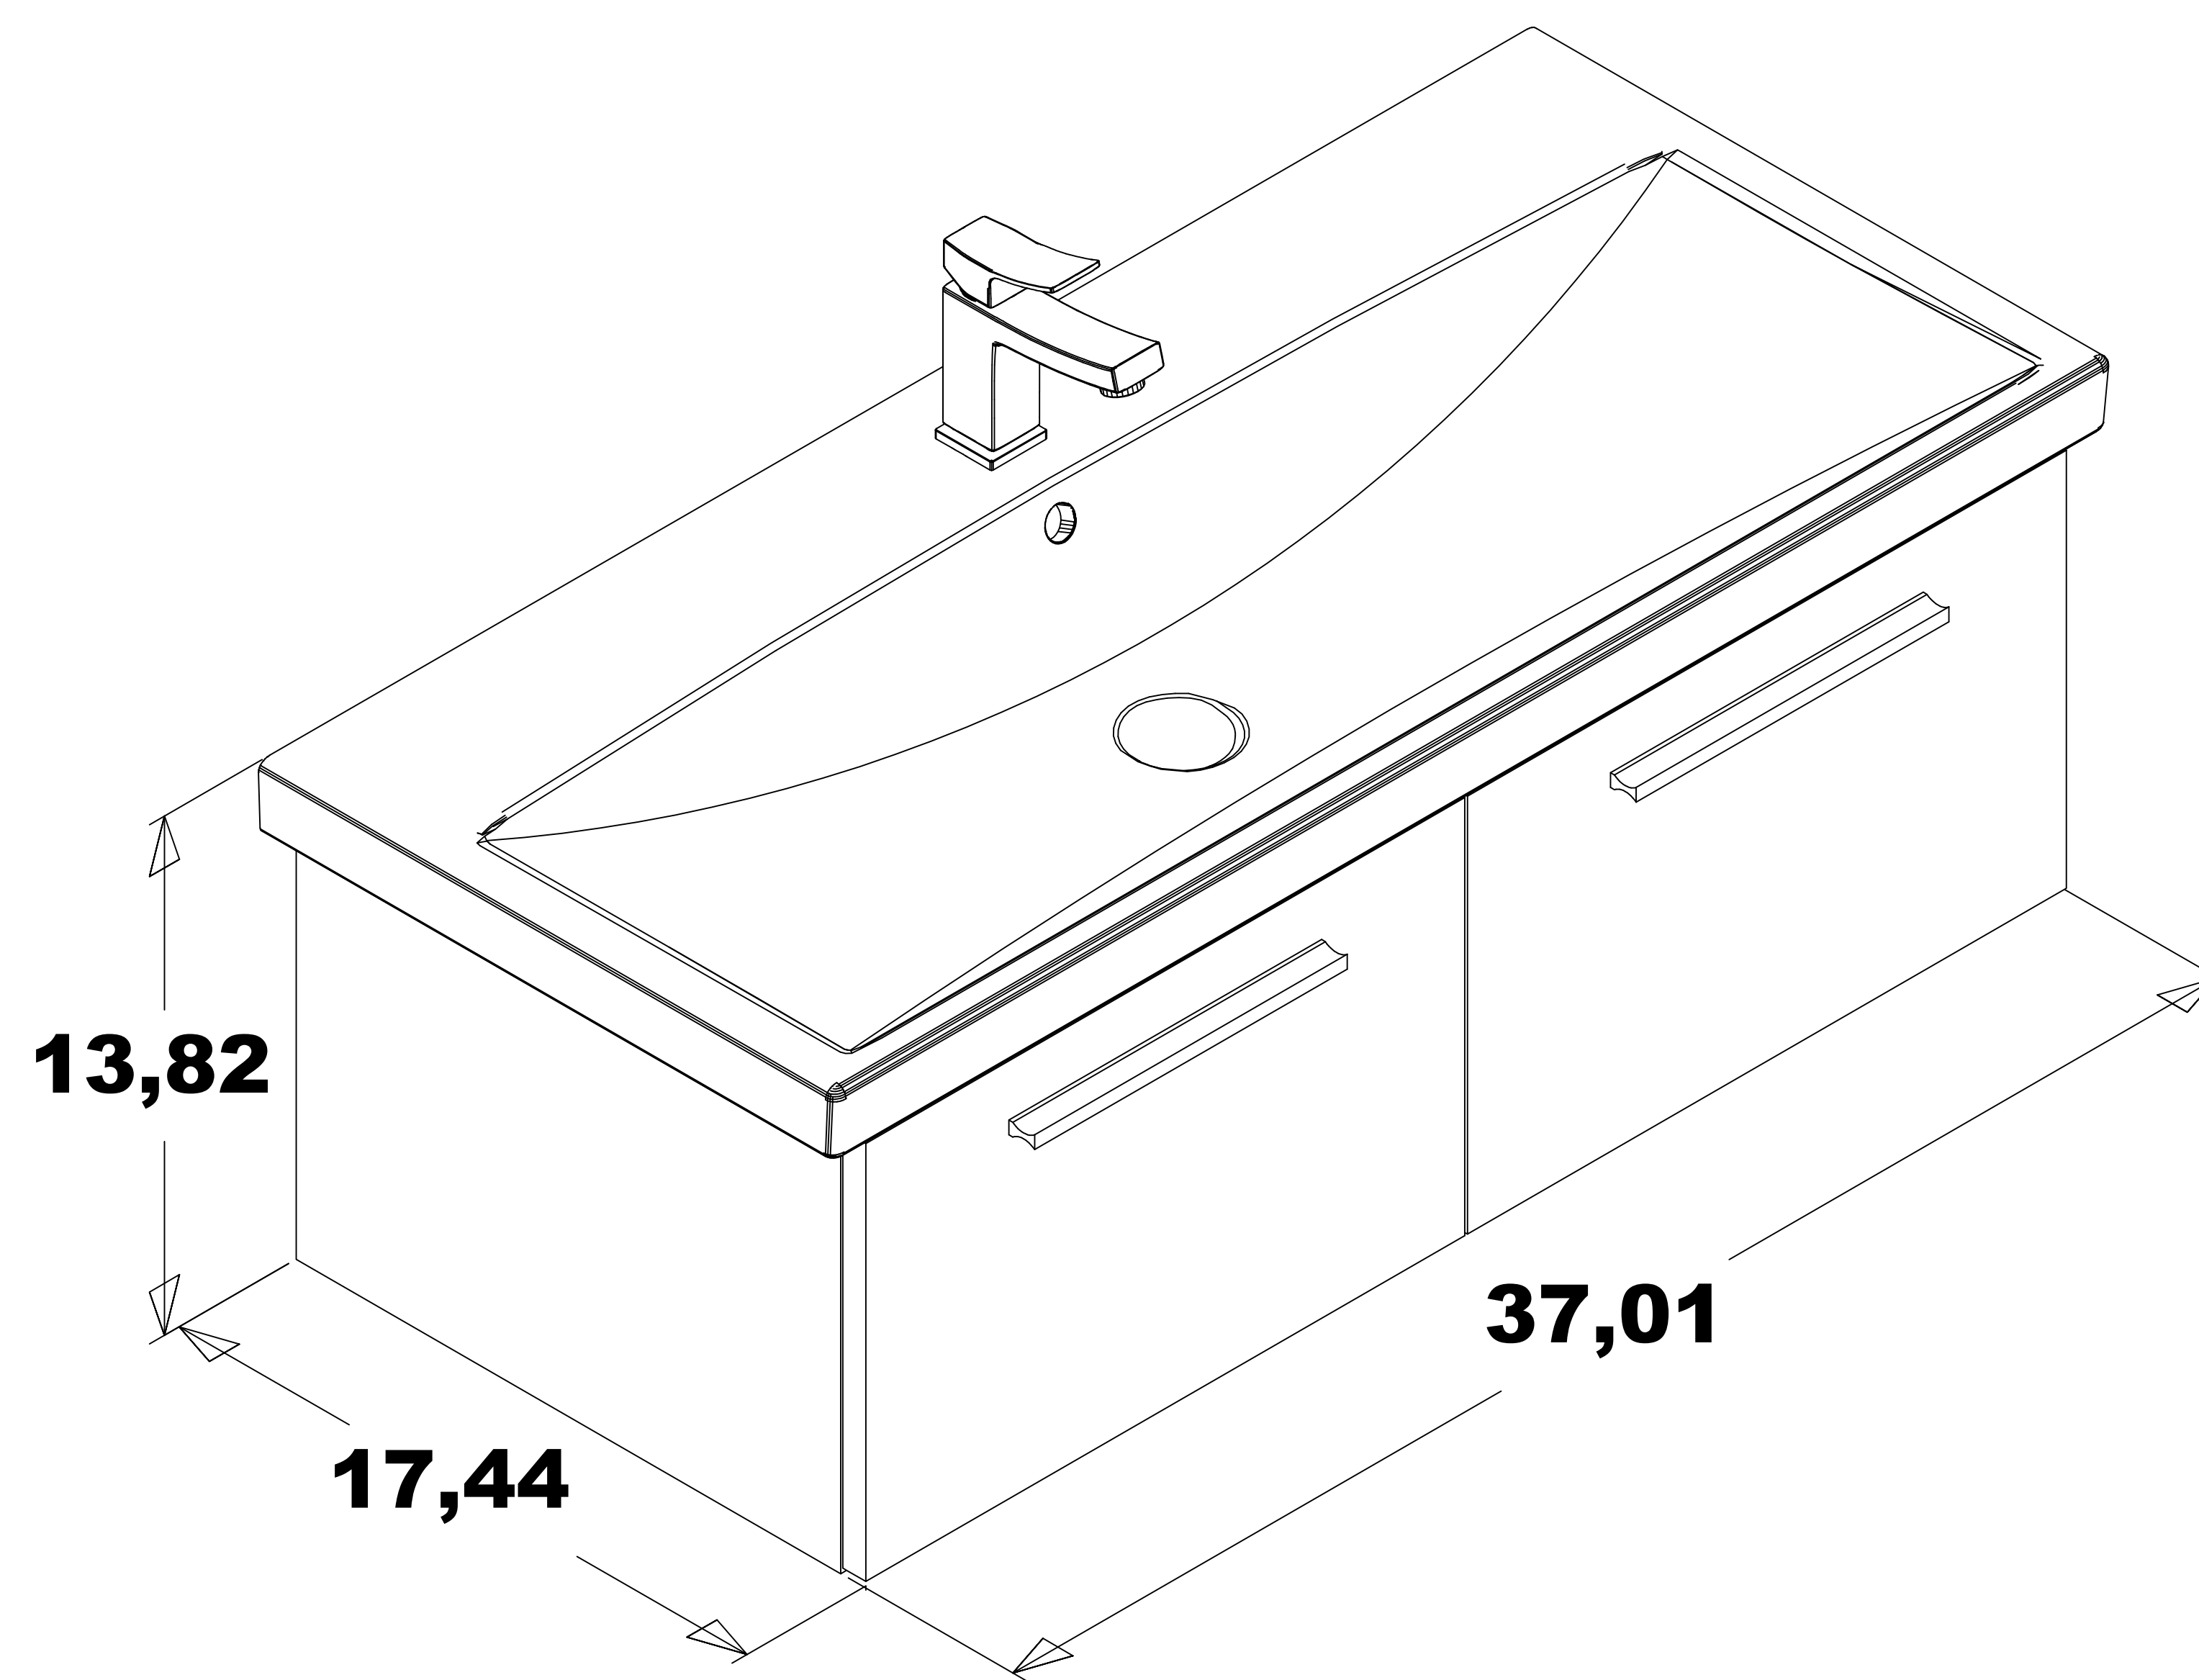

ASPE 40 "

.....
CABINET
OVERALL DIMENSIONS
37,01" x 17,44" x 13,82"

ISOMETRIC VIEW

TOP VIEW

FRONT VIEW

BACK VIEW