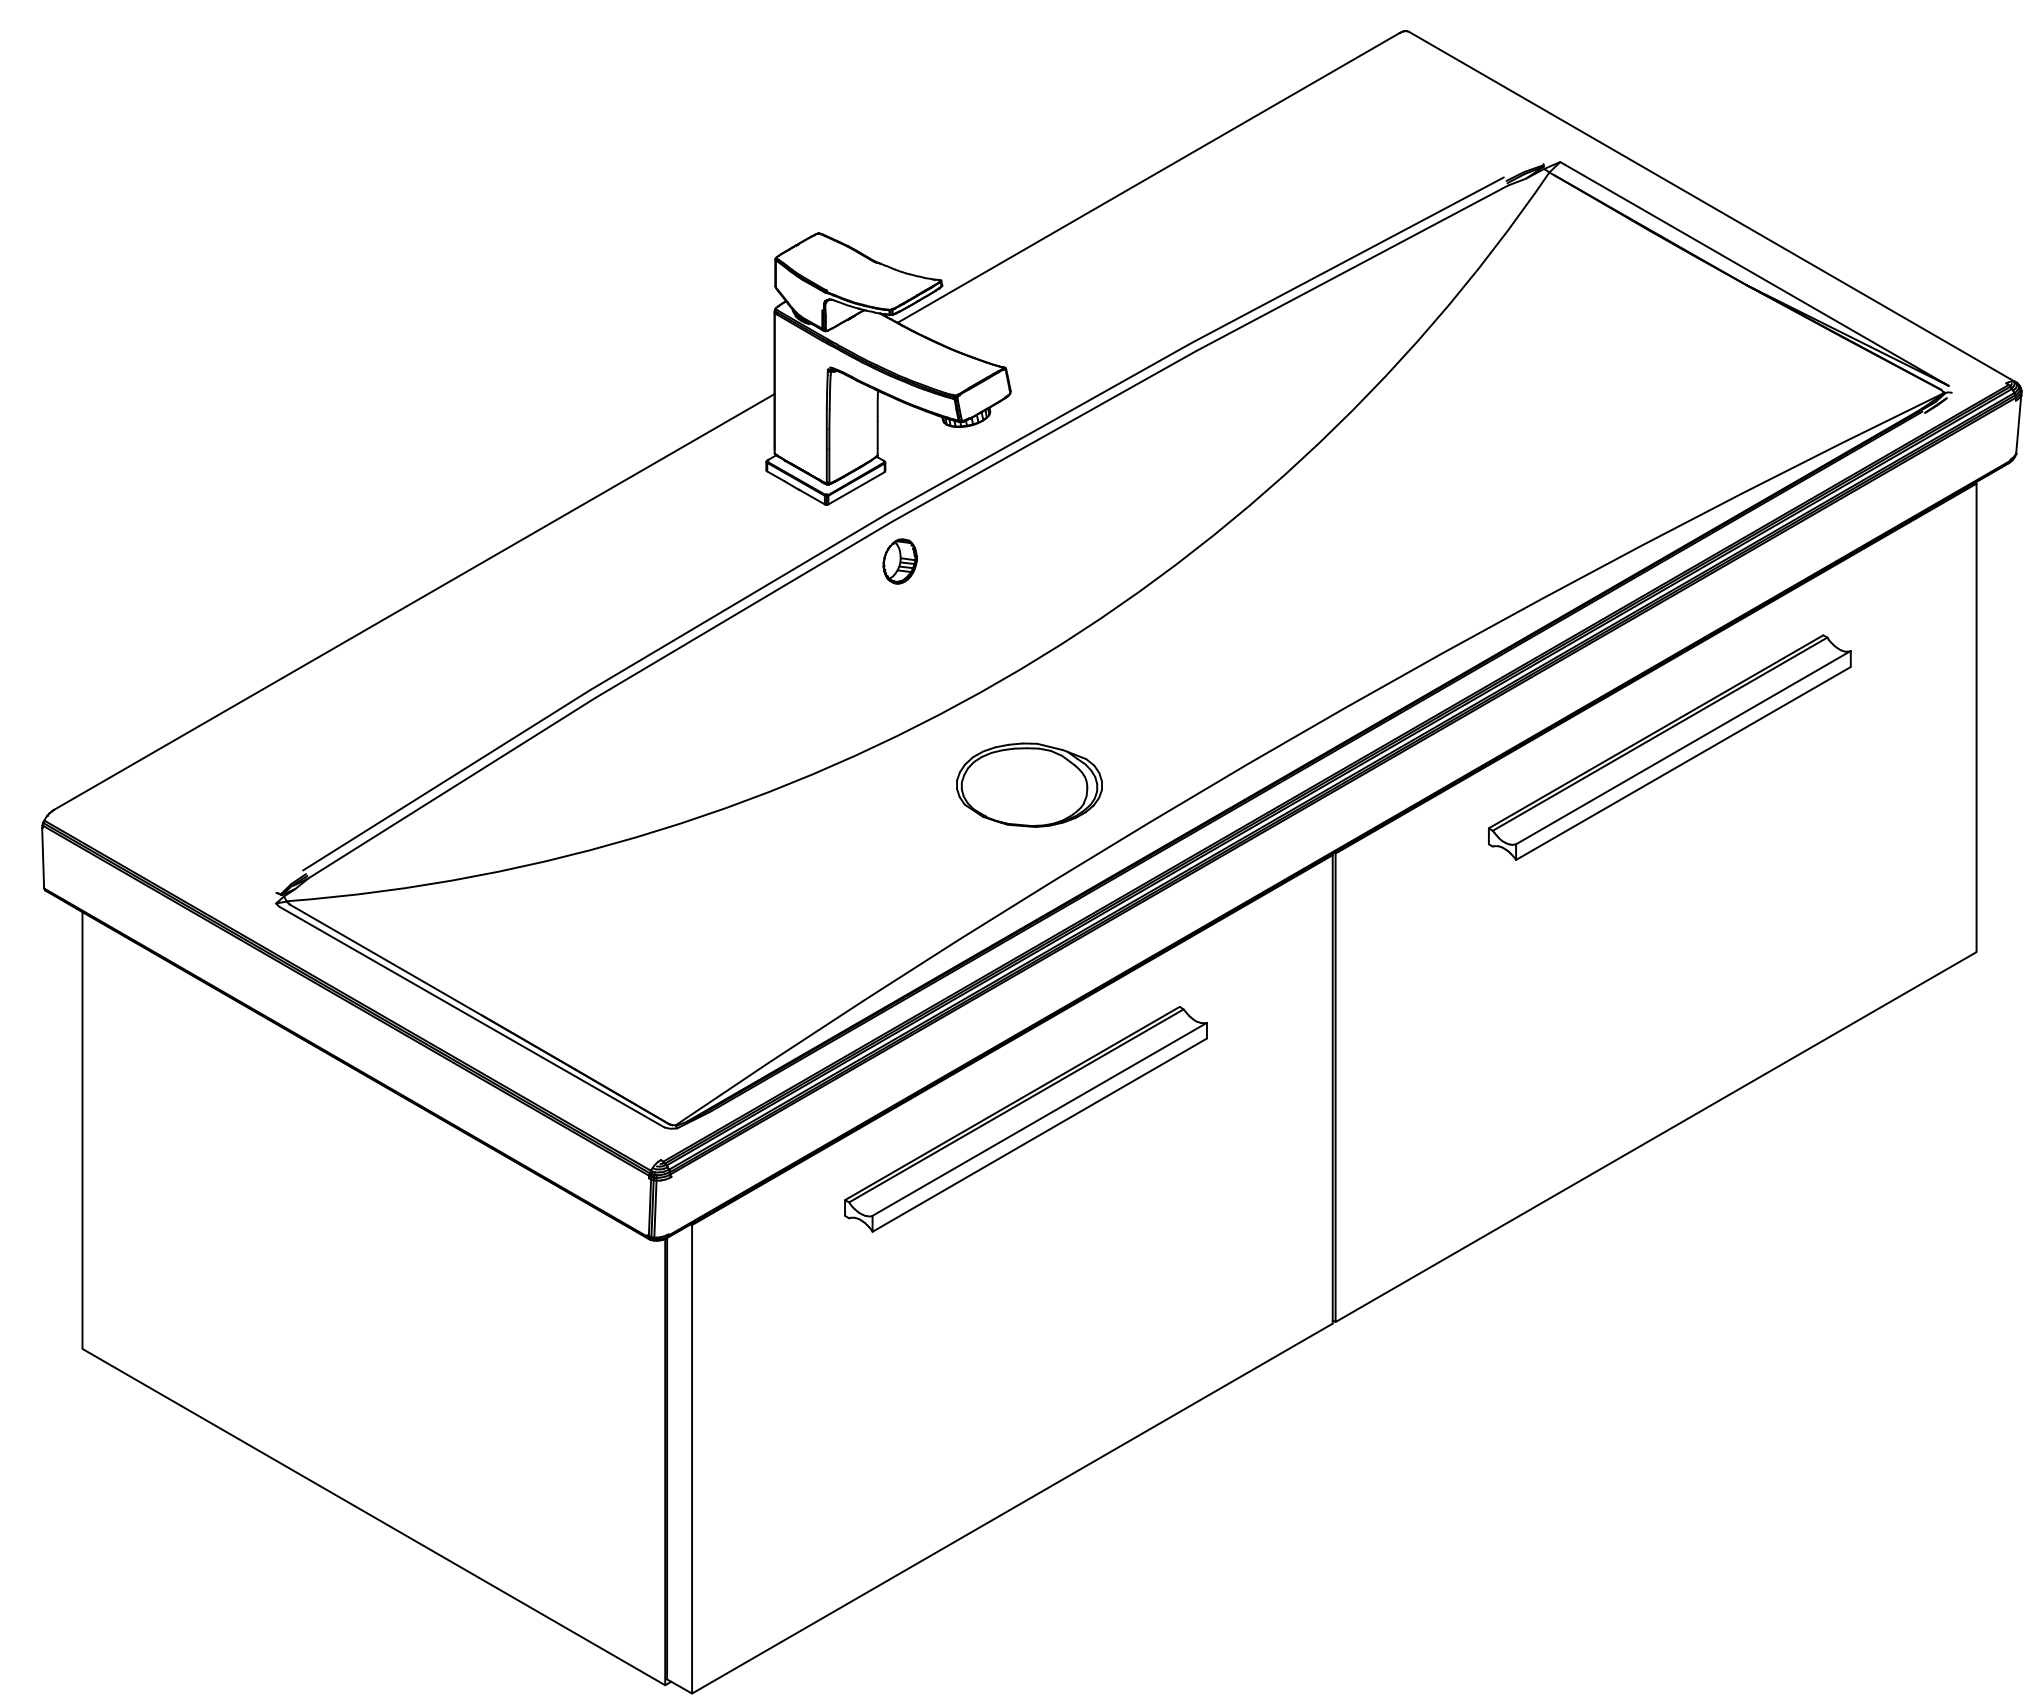

ASPE 40 "

.....
CABINET
OVERALL DIMENSIONS
37,01" x 17,44" x 13,82"

ISOMETRIC VIEW

TOP VIEW

FRONT VIEW

BACK VIEW