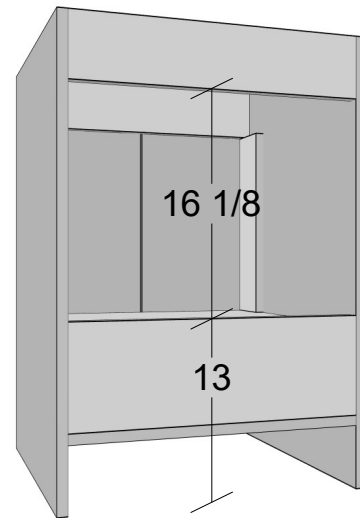

VOLPA USA
AMERICAN CRAFTED VANITIES

Capri 24

Cabinet Only: Width 23 1/4 x Height 33 7/8 x Depth 21 1/2

SKU: MTD-3524

Cabinet W/Top: Width 24 x Height 34 7/8 x Depth 22

Countertop Spec