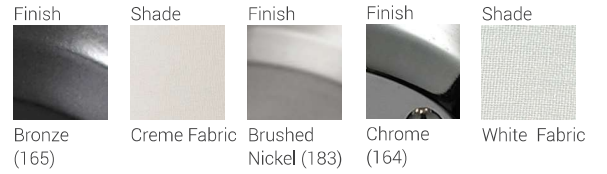

# Cameo

The contemporary Cameo family features a ribbon of color framed with a metal trim. Each shade has an acrylic diffuser under to soften the light. This series features Creme shades with Factory Bronze, or White shades with Chrome and Brushed Nickel bands and hardware. Each pendant comes complete to install as a full rod pendant or semi-flush version.