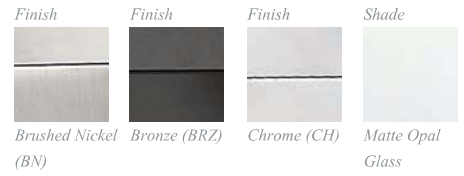

# Cadiz

The Cadiz family of vanity lights feature rectangular detailing and geometric hardware to create an efficient modern look. Matte Opal shades with Bronze, Brushed Nickel, or Chrome hardware complete the look. Items are available with Halogen or LED bulbs.

## Bronze

A.

	Product	Available Finishes	LED Bulb/Wattage	L/ext.	W	H	Wall Plate Size
A	1913-1S-BN-LED	BN, BRZ, CH	(1) 4W G9 LED (incl.)	4 3/8"	4 1/2"	5"	5"W x 4 1/2"H
B	1913-2V-BRZ-LED	BN, BRZ, CH	(2) 4W G9 LED (incl.)	4 3/8"	13"	5"	7"W x 4 1/2"H
C	1913-3V-BN-LED	BN, BRZ, CH	(3) 4W G9 LED (incl.)	4 3/8"	22"	5"	7"W x 4 1/2"H
D	1913-4V-CH-LED	BN, BRZ, CH	(4) 4W G9 LED (incl.)	4 3/8"	32"	5"	7"W x 4 1/2"H
E	1913-5V-BRZ-LED	BN, BRZ, CH	(5) 4W G9 LED (incl.)	4 3/8"	40"	5"	7"W x 4 1/2"H