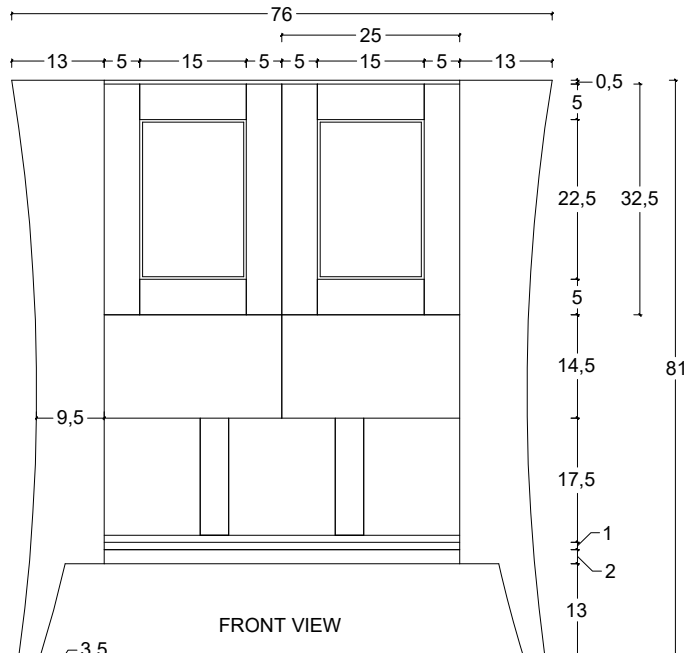

PERSPECTIVE
(FRONT)

PERSPECTIVE
(BACK)

Confidential All Right Reserved. No manufacturing or distribution with out permission of E&T Horizons, USA

| DESCRIPTION : | SIZE : | REVIEWED BY : | PREPARED BY : | DATE : | REVISED DATE : | PAGE : |
|-------------------------------------|-----------------|---------------|---------------|-------------|----------------|--------|
| CURVED 30" W SOFT CLOSE CT-BT-30 | 76 * 54 * 81 Cm | | E&T Horizons | 05 NOV 2017 | | 1 |

FRONT VIEW

SIDE VIEW

BACK VIEW

TOP VIEW

Confidential All Right Reserved. No manufacturing or distribution with out permission of E&T Horizons, USA

| DESCRIPTION : | SIZE : | REVIEWED BY : | PREPARED BY : | DATE : | REVISED DATE : | PAGE : |
|-------------------------------------|-----------------|---------------|---------------|-------------|----------------|--------|
| CURVED 30" W SOFT CLOSE CT-BT-30 | 76 * 54 * 81 Cm | | E&T Horizons | 05 NOV 2017 | | 2 |