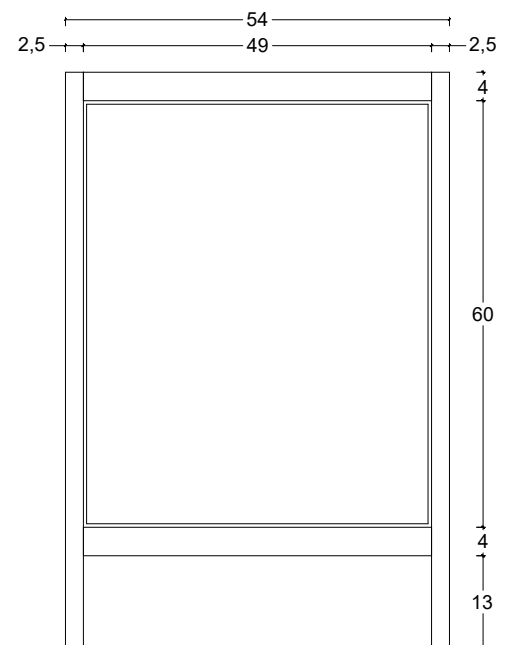

PERSPECTIVE
(FRONT)

PERSPECTIVE
(BACK)

Confidential All Right Reserved. No manufacturing or distribution with out permission of E&T Horizons, USA

| DESCRIPTION : | SIZE : | REVIEWED BY : | PREPARED BY : | DATE : | REVISED DATE : | PAGE : |
|-------------------------------------|-----------------|---------------|---------------|-------------|----------------|--------|
| CURVED 30" W SOFT CLOSE CT-BT-30 | 76 * 54 * 81 Cm | | E&T Horizons | 05 NOV 2017 | | 1 |

FRONT VIEW

SIDE VIEW

BACK VIEW

TOP VIEW

Confidential All Right Reserved. No manufacturing or distribution with out permission of E&T Horizons, USA

| DESCRIPTION : | SIZE : | REVIEWED BY : | PREPARED BY : | DATE : | REVISED DATE : | PAGE : |
|-------------------------------------|-----------------|---------------|---------------|-------------|----------------|--------|
| CURVED 30" W SOFT CLOSE CT-BT-30 | 76 * 54 * 81 Cm | | E&T Horizons | 05 NOV 2017 | | 2 |