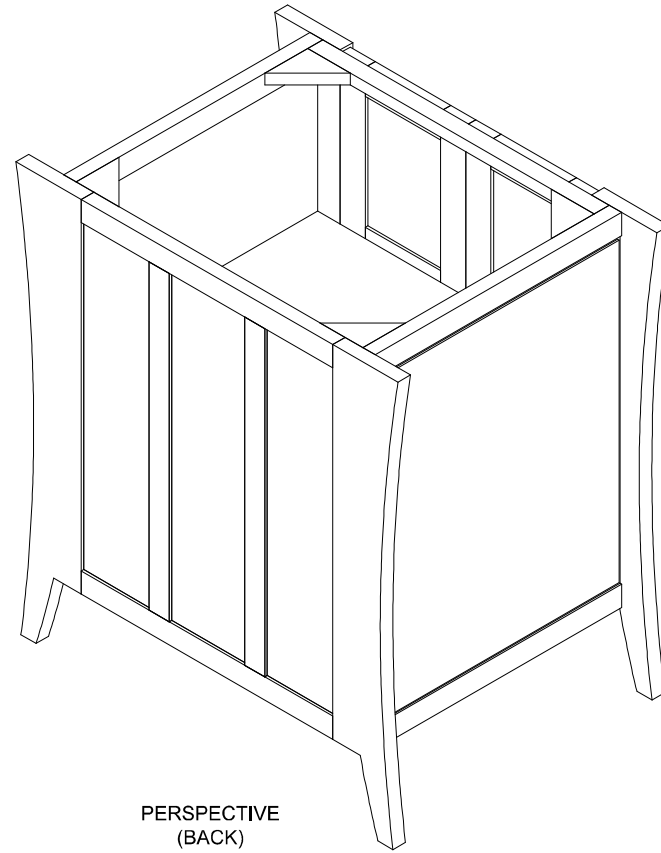

PERSPECTIVE
(FRONT)

PERSPECTIVE
(BACK)

Confidential All Right Reserved. No manufacturing or distribution with out permission of E&T Horizons, USA

| DESCRIPTION : | SIZE : | REVIEWED BY : | PREPARED BY : | DATE : | REVISED DATE : | PAGE : |
|-------------------------------------|-----------------|---------------|---------------|-------------|----------------|--------|
| CURVED 30" W SOFT CLOSE CT-BT-30 | 76 * 54 * 81 Cm | | E&T Horizons | 05 NOV 2017 | | 1 |

FRONT VIEW

SIDE VIEW

BACK VIEW

TOP VIEW

Confidential All Right Reserved. No manufacturing or distribution with out permission of E&T Horizons, USA

| DESCRIPTION : | SIZE : | REVIEWED BY : | PREPARED BY : | DATE : | REVISED DATE : | PAGE : |
|-------------------------------------|-----------------|---------------|---------------|-------------|----------------|--------|
| CURVED 30" W SOFT CLOSE CT-BT-30 | 76 * 54 * 81 Cm | | E&T Horizons | 05 NOV 2017 | | 2 |