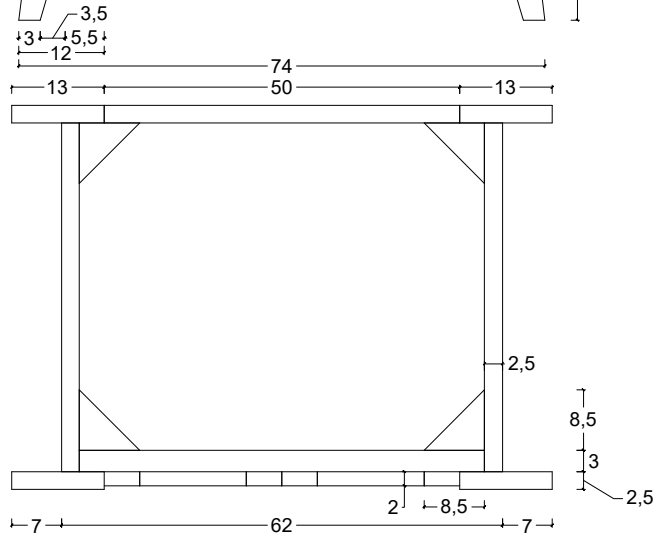

PERSPECTIVE
(FRONT)

PERSPECTIVE
(BACK)

Confidential All Right Reserved. No manufacturing or distribution with out permission of E&T Horizons, USA

| DESCRIPTION : | SIZE : | REVIEWED BY : | PREPARED BY : | DATE : | REVISED DATE : | PAGE : |
|-------------------------------------|-----------------|---------------|---------------|-------------|----------------|--------|
| CURVED 30" W SOFT CLOSE CT-BT-30 | 76 * 54 * 81 Cm | | E&T Horizons | 05 NOV 2017 | | 1 |

FRONT VIEW

SIDE VIEW

BACK VIEW

TOP VIEW

Confidential All Right Reserved. No manufacturing or distribution with out permission of E&T Horizons, USA

| DESCRIPTION : | SIZE : | REVIEWED BY : | PREPARED BY : | DATE : | REVISED DATE : | PAGE : |
|-------------------------------------|-----------------|---------------|---------------|-------------|----------------|--------|
| CURVED 30" W SOFT CLOSE CT-BT-30 | 76 * 54 * 81 Cm | | E&T Horizons | 05 NOV 2017 | | 2 |