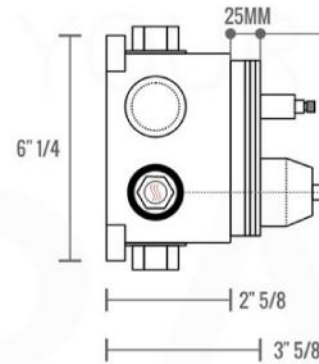

PIAZZA 3 WAY VALVE (ASV143)

FRONT VIEW

- 1- UPPER END OUTLET PIPE INTERFACE
- 2- MOUNTING FIXED HOLE
- 3- DIVERTER
- 4- **HOT WATER** PIPE INTERFACE
- 5- LOWER END OUTLET INTERFACE
- 6- HANDHELD SHOWER CONNECTION PORT
- 7- **COLD WATER** PIPE INTERFACE

PROTECTION COVER

LEFT VIEW

RIGHT VIEW

THIS LINE ON:
SAME SURFACE AS RAW WALL WHEN SET IN.
CUT TO BE ON SAME SURFACE OF CERAMIC | EXTRA 25MM FOR CERAMIC

PIAZZA 2 WAY VALVE (ASV142)

CONFIG.01

RAIN SHOWER W/HANDHELD