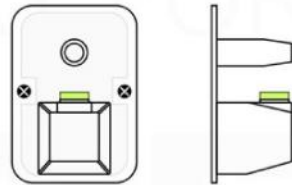

PIAZZA 6" CEILING BAR (ACBS6)

PIAZZA HAND SHOWER SET (AHHS1423)

HAND HELD

PLATE

WATER OUTLET ADAPTOR

FLEXIBLE HOSE

PIAZZA RAIN SHOWER HEAD (ARS300)

PIAZZA TUB FILLER (ASTF147)

PIAZZA 3 WAY VALVE (ASV143)

FRONT VIEW

- 1- UPPER END OUTLET PIPE INTERFACE
- 2- MOUNTING FIXED HOLE
- 3- DIVERTER
- 4- **HOT WATER** PIPE INTERFACE
- 5- LOWER END OUTLET INTERFACE
- 6- HANDHELD SHOWER CONNECTION PORT
- 7- **COLD WATER** PIPE INTERFACE

PROTECTION COVER

LEFT VIEW

RIGHT VIEW

THIS LINE ON:
SAME SURFACE AS RAW WALL WHEN SET IN.
CUT TO BE ON SAME SURFACE OF CERAMIC | EXTRA 25MM FOR CERAMIC

PIAZZA 2 WAY VALVE (ASV142)

CONFIG.01

RAIN SHOWER W/HANDHELD