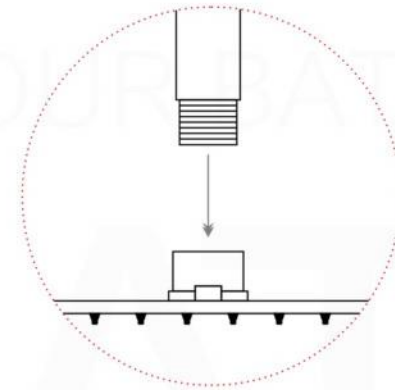

PIAZZA 6" CEILING BAR (ACBS6)

PIAZZA HAND SHOWER SET (AHHS1423)

HAND HELD

PLATE

WATER OUTLET ADAPTOR

FLEXIBLE HOSE

PIAZZA RAIN SHOWER HEAD (ARS300)

PIAZZA TUB FILLER (ASTF147)

PIAZZA 3 WAY VALVE (ASV143)

FRONT VIEW

- 1- UPPER END OUTLET PIPE INTERFACE
- 2- MOUNTING FIXED HOLE
- 3- DIVERTER
- 4- **HOT WATER** PIPE INTERFACE
- 5- LOWER END OUTLET INTERFACE
- 6- HANDHELD SHOWER CONNECTION PORT
- 7- **COLD WATER** PIPE INTERFACE

PROTECTION COVER

LEFT VIEW

RIGHT VIEW

THIS LINE ON:
SAME SURFACE AS RAW WALL WHEN SET IN.
CUT TO BE ON SAME SURFACE OF CERAMIC | EXTRA 25MM FOR CERAMIC

PIAZZA 2 WAY VALVE (ASV142)

CONFIG.01

RAIN SHOWER W/HANDHELD