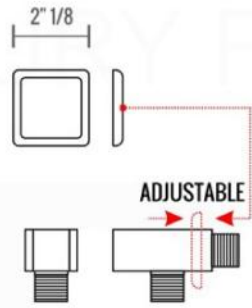

PIAZZA 6" CEILING BAR (ACBS6)

PIAZZA HAND SHOWER SET (AHHS1423)

HAND HELD

PLATE

WATER OUTLET ADAPTOR

FLEXIBLE HOSE

PIAZZA RAIN SHOWER HEAD (ARS300)

PIAZZA TUB FILLER (ASTF147)

PIAZZA 3 WAY VALVE (ASV143)

FRONT VIEW

- 1- UPPER END OUTLET PIPE INTERFACE
- 2- MOUNTING FIXED HOLE
- 3- DIVERTER
- 4- **HOT WATER** PIPE INTERFACE
- 5- LOWER END OUTLET INTERFACE
- 6- HANDHELD SHOWER CONNECTION PORT
- 7- **COLD WATER** PIPE INTERFACE

PROTECTION COVER

LEFT VIEW

RIGHT VIEW

THIS LINE ON:
SAME SURFACE AS RAW WALL WHEN SET IN.
CUT TO BE ON SAME SURFACE OF CERAMIC | EXTRA 25MM FOR CERAMIC

PIAZZA 2 WAY VALVE (ASV142)

CONFIG.01

RAIN SHOWER W/HANDHELD