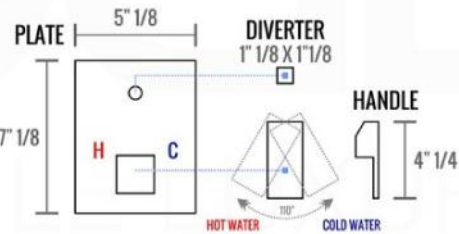

PIAZZA 6" CEILING BAR (ACBS6)

PIAZZA HAND SHOWER SET (AHHS1423)

HAND HELD

PLATE

WATER OUTLET ADAPTOR

FLEXIBLE HOSE

PIAZZA RAIN SHOWER HEAD (ARS300)

PIAZZA TUB FILLER (ASTF147)

PIAZZA 3 WAY VALVE (ASV143)

FRONT VIEW

- 1- UPPER END OUTLET PIPE INTERFACE
- 2- MOUNTING FIXED HOLE
- 3- DIVERTER
- 4- **HOT WATER** PIPE INTERFACE
- 5- LOWER END OUTLET INTERFACE
- 6- HANDHELD SHOWER CONNECTION PORT
- 7- **COLD WATER** PIPE INTERFACE

PROTECTION COVER

LEFT VIEW

RIGHT VIEW

THIS LINE ON:
SAME SURFACE AS RAW WALL WHEN SET IN.
CUT TO BE ON SAME SURFACE OF CERAMIC | EXTRA 25MM FOR CERAMIC

PIAZZA 2 WAY VALVE (ASV142)

CONFIG.01

RAIN SHOWER W/HANDHELD