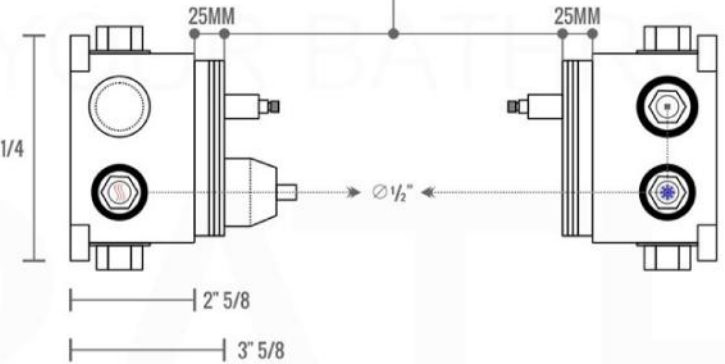

PIAZZA 3 WAY VALVE (ASV143)

FRONT VIEW

- 1- UPPER END OUTLET PIPE INTERFACE
- 2- MOUNTING FIXED HOLE
- 3- DIVERTER
- 4- **HOT WATER** PIPE INTERFACE
- 5- LOWER END OUTLET INTERFACE
- 6- HANDHELD SHOWER CONNECTION PORT
- 7- **COLD WATER** PIPE INTERFACE

PROTECTION COVER

LEFT VIEW

RIGHT VIEW

THIS LINE ON:
SAME SURFACE AS RAW WALL WHEN SET IN.
CUT TO BE ON SAME SURFACE OF CERAMIC | EXTRA 25MM FOR CERAMIC

PIAZZA 2 WAY VALVE (ASV142)

CONFIG.01

RAIN SHOWER W/HANDHELD

CONFIG.02

RAIN SHOWER W/TUB FILLER

CONFIG.03

RAIN SHOWER W/BODY JETS

- 1 - UPPER END OUTLET PIPE INTERFACE
- 2 - MOUNTING FIXED HOLE
- 3 - DIVERTER
- 4 - HOT WATER PIPE INTERFACE
- 5 - COLD WATER PIPE INTERFACE
- 6 - LOWER END OUTLET INTERFACE