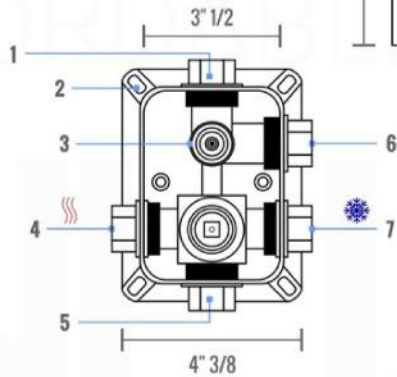

PIAZZA 6" CEILING BAR (ACBS6)

PIAZZA HAND SHOWER SET (AHHS1423)

HAND HELD

PLATE

WATER OUTLET ADAPTOR

FLEXIBLE HOSE

PIAZZA RAIN SHOWER HEAD (ARS300)

PIAZZA TUB FILLER (ASTF147)

PIAZZA 3 WAY VALVE (ASV143)

FRONT VIEW

- 1- UPPER END OUTLET PIPE INTERFACE
- 2- MOUNTING FIXED HOLE
- 3- DIVERTER
- 4- **HOT WATER** PIPE INTERFACE
- 5- LOWER END OUTLET INTERFACE
- 6- HANDHELD SHOWER CONNECTION PORT
- 7- **COLD WATER** PIPE INTERFACE

PROTECTION COVER

LEFT VIEW

RIGHT VIEW

THIS LINE ON:
SAME SURFACE AS RAW WALL WHEN SET IN.
CUT TO BE ON SAME SURFACE OF CERAMIC | EXTRA 25MM FOR CERAMIC

PIAZZA 2 WAY VALVE (ASV142)

CONFIG.01

RAIN SHOWER W/HANDHELD

RAIN SHOWER W/HANDHELD AND TUB FILLER

CONFIG.02

RAIN SHOWER W/HANDHELD AND MESSAGE BODY JETS

CONFIG.03

RAIN SHOWER W/TUBE FILLER AND MESSAGE BODY JETS

- 1 - UPPER END OUTLET PIPE INTERFACE
- 2 - MOUNTING FIXED HOLE
- 3 - DIVERTER
- 4 - HOT WATER PIPE INTERFACE
- 5 - LOWER END OUTLET INTERFACE
- 6 - HANDHELD SHOWER CONNECTION PORT
- 7 - COLD WATER PIPE INTERFACE