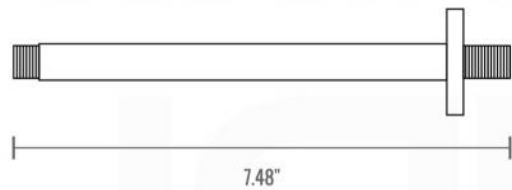

PIAZZA 6" CEILING BAR (ACBS6)

PIAZZA HAND SHOWER SET (AHHS1423)

HAND HELD

PLATE

WATER OUTLET ADAPTOR

FLEXIBLE HOSE

PIAZZA RAIN SHOWER HEAD (ARS300)

PIAZZA TUB FILLER (ASTF147)

PIAZZA 3 WAY VALVE (ASV143)

FRONT VIEW

- 1- UPPER END OUTLET PIPE INTERFACE
- 2- MOUNTING FIXED HOLE
- 3- DIVERTER
- 4- **HOT WATER** PIPE INTERFACE
- 5- LOWER END OUTLET INTERFACE
- 6- HANDHELD SHOWER CONNECTION PORT
- 7- **COLD WATER** PIPE INTERFACE

PROTECTION COVER

LEFT VIEW

RIGHT VIEW

THIS LINE ON:
SAME SURFACE AS RAW WALL WHEN SET IN.
CUT TO BE ON SAME SURFACE OF CERAMIC | EXTRA 25MM FOR CERAMIC

PIAZZA 2 WAY VALVE (ASV142)

CONFIG.01

RAIN SHOWER W/HANDHELD