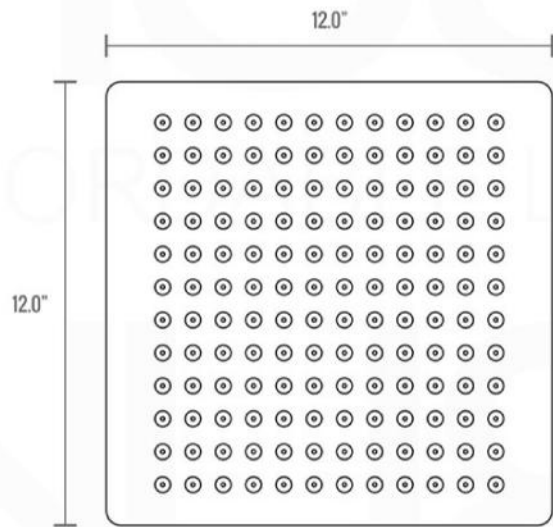

PIAZZA 6" CEILING BAR (ACBS6)

PIAZZA HAND SHOWER SET (AHHS1423)

HAND HELD

PLATE

WATER OUTLET ADAPTOR

FLEXIBLE HOSE

PIAZZA RAIN SHOWER HEAD (ARS300)

PIAZZA TUB FILLER (ASTF147)

PIAZZA 3 WAY VALVE (ASV143)

FRONT VIEW

- 1- UPPER END OUTLET PIPE INTERFACE
- 2- MOUNTING FIXED HOLE
- 3- DIVERTER
- 4- **HOT WATER** PIPE INTERFACE
- 5- LOWER END OUTLET INTERFACE
- 6- HANDHELD SHOWER CONNECTION PORT
- 7- **COLD WATER** PIPE INTERFACE

PROTECTION COVER

LEFT VIEW

RIGHT VIEW

THIS LINE ON:
SAME SURFACE AS RAW WALL WHEN SET IN.
CUT TO BE ON SAME SURFACE OF CERAMIC | EXTRA 25MM FOR CERAMIC

PIAZZA 2 WAY VALVE (ASV142)

CONFIG.01

RAIN SHOWER W/HANDHELD