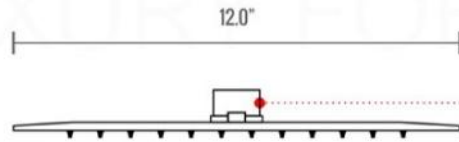

PIAZZA 6" CEILING BAR (ACBS6)

PIAZZA HAND SHOWER SET (AHHS1423)

HAND HELD

PLATE

WATER OUTLET ADAPTOR

FLEXIBLE HOSE

PIAZZA RAIN SHOWER HEAD (ARS300)

PIAZZA TUB FILLER (ASTF147)