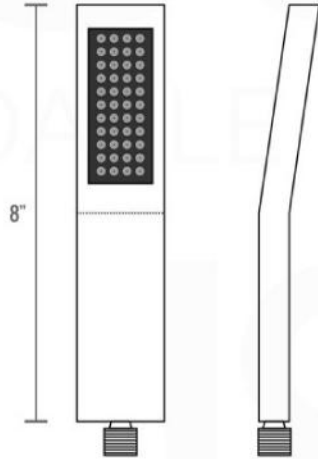

PIAZZA 6" CEILING BAR (ACBS6)

PIAZZA HAND SHOWER SET (AHHS1423)

HAND HELD

PLATE

WATER OUTLET ADAPTOR

FLEXIBLE HOSE

PIAZZA RAIN SHOWER HEAD (ARS300)

PIAZZA TUB FILLER (ASTF147)

PIAZZA 3 WAY VALVE (ASV143)

FRONT VIEW

- 1- UPPER END OUTLET PIPE INTERFACE
- 2- MOUNTING FIXED HOLE
- 3- DIVERTER
- 4- **HOT WATER** PIPE INTERFACE
- 5- LOWER END OUTLET INTERFACE
- 6- HANDHELD SHOWER CONNECTION PORT
- 7- **COLD WATER** PIPE INTERFACE

PROTECTION COVER

LEFT VIEW

RIGHT VIEW

THIS LINE ON:
SAME SURFACE AS RAW WALL WHEN SET IN.
CUT TO BE ON SAME SURFACE OF CERAMIC | EXTRA 25MM FOR CERAMIC

PIAZZA 2 WAY VALVE (ASV142)

CONFIG.01

RAIN SHOWER W/HANDHELD