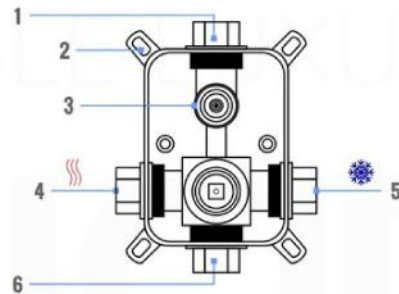

PIAZZA 3 WAY VALVE (ASV143)

FRONT VIEW

- 1- UPPER END OUTLET PIPE INTERFACE
- 2- MOUNTING FIXED HOLE
- 3- DIVERTER
- 4- **HOT WATER** PIPE INTERFACE
- 5- LOWER END OUTLET INTERFACE
- 6- HANDHELD SHOWER CONNECTION PORT
- 7- **COLD WATER** PIPE INTERFACE

PROTECTION COVER

LEFT VIEW

RIGHT VIEW

THIS LINE ON:
SAME SURFACE AS RAW WALL WHEN SET IN.
CUT TO BE ON SAME SURFACE OF CERAMIC | EXTRA 25MM FOR CERAMIC

PIAZZA 2 WAY VALVE (ASV142)

CONFIG.01

RAIN SHOWER W/HANDHELD

CONFIG.02

RAIN SHOWER W/TUB FILLER

CONFIG.03

RAIN SHOWER W/BODY JETS

- 1 - UPPER END OUTLET PIPE INTERFACE
- 2 - MOUNTING FIXED HOLE
- 3 - DIVERTER
- 4 - HOT WATER PIPE INTERFACE
- 5 - COLD WATER PIPE INTERFACE
- 6 - LOWER END OUTLET INTERFACE