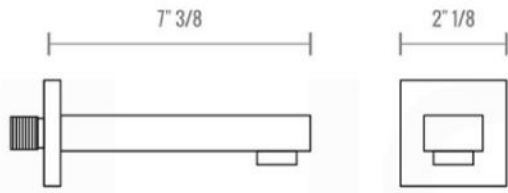

PIAZZA 6" CEILING BAR (ACBS6)

PIAZZA HAND SHOWER SET (AHHS1423)

HAND HELD

PLATE

WATER OUTLET ADAPTOR

FLEXIBLE HOSE

PIAZZA RAIN SHOWER HEAD (ARS300)

PIAZZA TUB FILLER (ASTF147)

PIAZZA 3 WAY VALVE (ASV143)

FRONT VIEW

- 1- UPPER END OUTLET PIPE INTERFACE
- 2- MOUNTING FIXED HOLE
- 3- DIVERTER
- 4- **HOT WATER** PIPE INTERFACE
- 5- LOWER END OUTLET INTERFACE
- 6- HANDHELD SHOWER CONNECTION PORT
- 7- **COLD WATER** PIPE INTERFACE