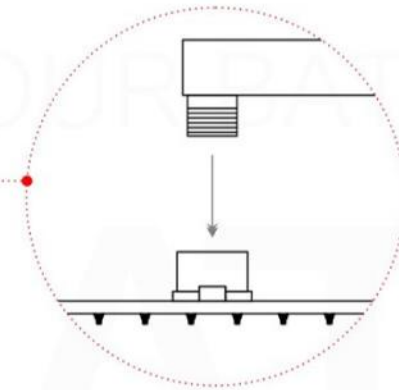

PIAZZA 6" CEILING BAR (ACBS6)

PIAZZA HAND SHOWER SET (AHHS1423)

HAND HELD

PLATE

WATER OUTLET ADAPTOR

FLEXIBLE HOSE

PIAZZA RAIN SHOWER HEAD (ARS300)

PIAZZA TUB FILLER (ASTF147)

PIAZZA 3 WAY VALVE (ASV143)

FRONT VIEW

- 1- UPPER END OUTLET PIPE INTERFACE
- 2- MOUNTING FIXED HOLE
- 3- DIVERTER
- 4- **HOT WATER** PIPE INTERFACE
- 5- LOWER END OUTLET INTERFACE
- 6- HANDHELD SHOWER CONNECTION PORT
- 7- **COLD WATER** PIPE INTERFACE

PROTECTION COVER

LEFT VIEW

RIGHT VIEW

THIS LINE ON:
SAME SURFACE AS RAW WALL WHEN SET IN.
CUT TO BE ON SAME SURFACE OF CERAMIC | EXTRA 25MM FOR CERAMIC

PIAZZA 2 WAY VALVE (ASV142)

CONFIG.01

RAIN SHOWER W/HANDHELD