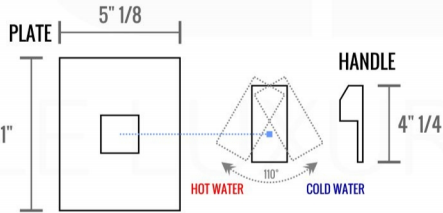

PIAZZA 1 WAY VALVE (ASV141)

FRONT VIEW

PROTECTION COVER