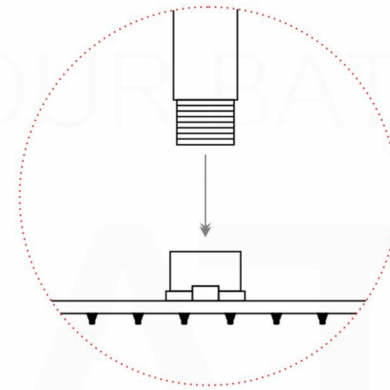

## PIAZZA 6" CEILING BAR (ACBS6)

# PIAZZA RAIN SHOWER HEAD ( ARS300 )

## LEFT VIEW

THIS LINE ON:  
SAME SURFACE AS RAW WALL WHEN SET IN.