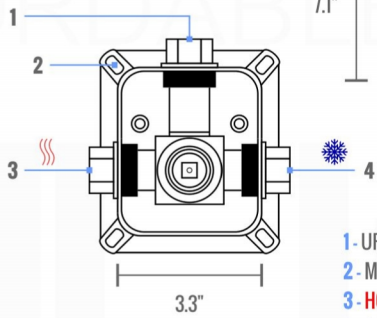

PIAZZA 1 WAY VALVE (ASV141)

FRONT VIEW

PROTECTION COVER