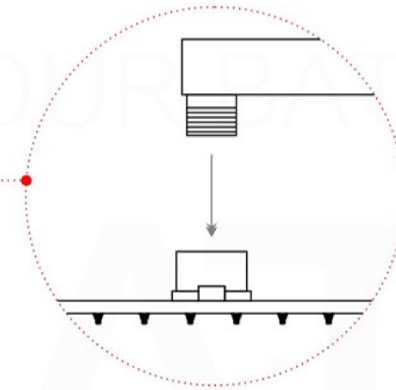

## PIAZZA 6" CEILING BAR (ACBS6)

# PIAZZA RAIN SHOWER HEAD ( ARS300 )

## LEFT VIEW

THIS LINE ON:  
SAME SURFACE AS RAW WALL WHEN SET IN.