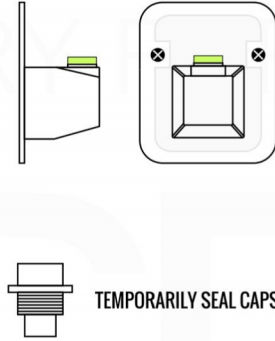

PIAZZA 1 WAY VALVE (ASV141)

FRONT VIEW

PROTECTION COVER

LEFT VIEW

THIS LINE ON:
SAME SURFACE AS RAW WALL WHEN SET IN.

RIGHT VIEW