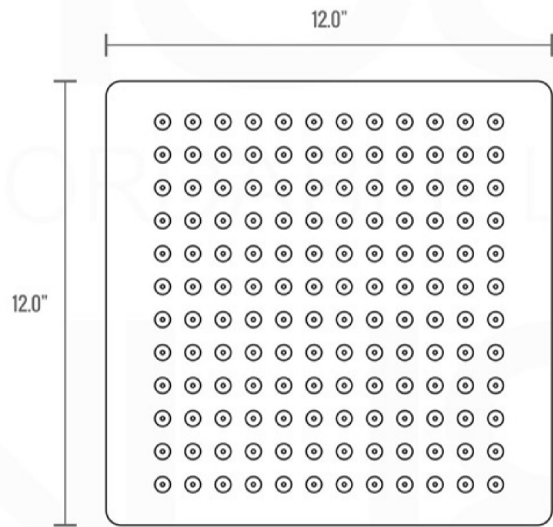

## PIAZZA 6" CEILING BAR (ACBS6)

# PIAZZA RAIN SHOWER HEAD ( ARS300 )

## LEFT VIEW

THIS LINE ON:  
SAME SURFACE AS RAW WALL WHEN SET IN.

## RIGHT VIEW