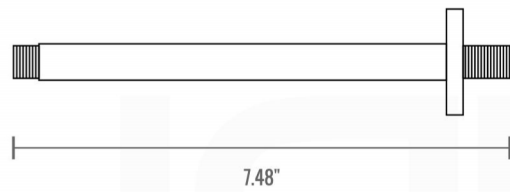

## PIAZZA 6" CEILING BAR (ACBS6)

# PIAZZA RAIN SHOWER HEAD ( ARS300 )