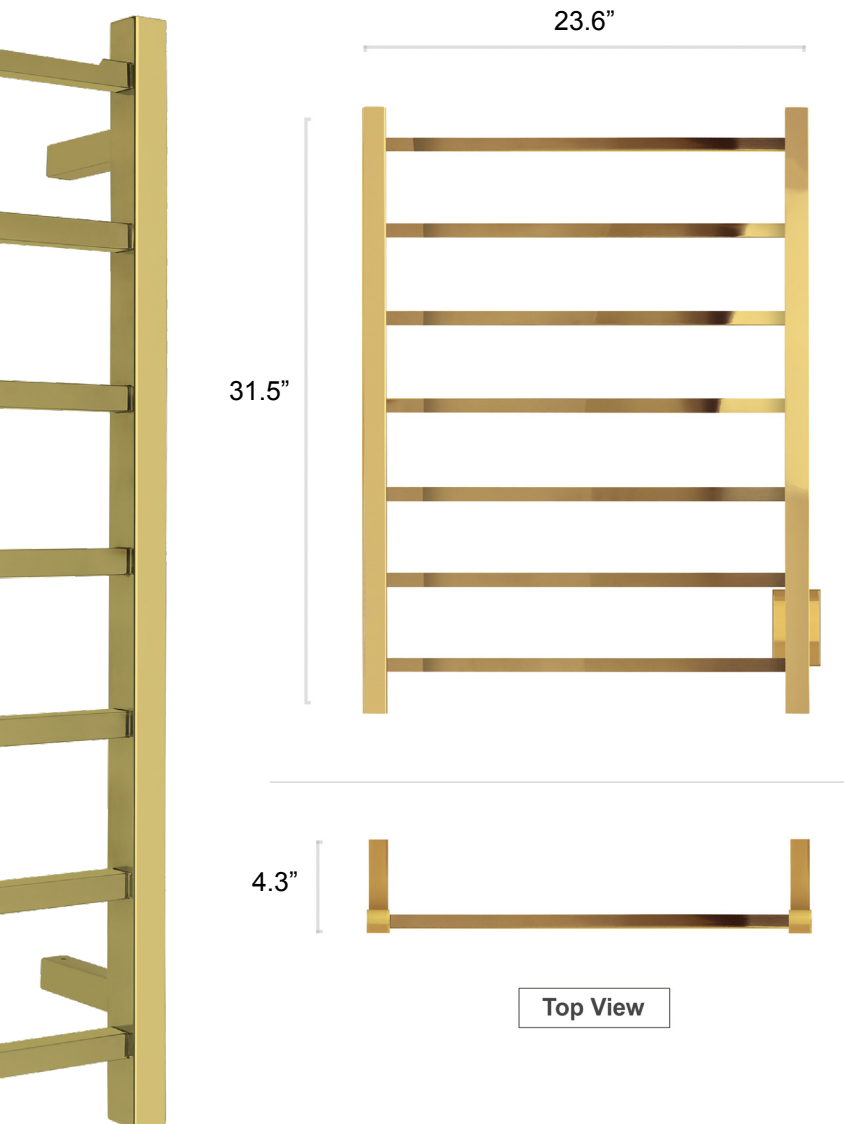

The Tahoe 7

Experience a new level of luxury with the Tahoe 7 towel warmer. This wall-mounted model comes with a discrete power switch and hardwired electrical connection. The straight lines and square bars of the Tahoe 7 will be a perfect complement to the linear design aspects of most contemporary bathrooms.

- Available with gold, matte black, or polished finishes
- Comes with TempSmart overhear protection
- Integrated power switch with indicator light

Hardwired

Model	Finish	MSRP
TWS2-TAH07GH	Gold Stainless Steel	$469.00
TWS2-TAH07KH	Matte Black Stainless Steel	$469.00
TWS2-TAH07PH	Polished Stainless Steel	$369.00

Specifications

Size	31.5 in. H 23.6 in. W 4.3 in. D
Voltage	120V (Hardwires at Bottom Right)
Watts	75 watts
Towel Bars	7
Mounting	Wall Mounted
Warranty	5 Years
Optional Controls	Hardwired 4-Setting Countdown Timer Hardwired Programmable Timer Hardwired WiFi Switch