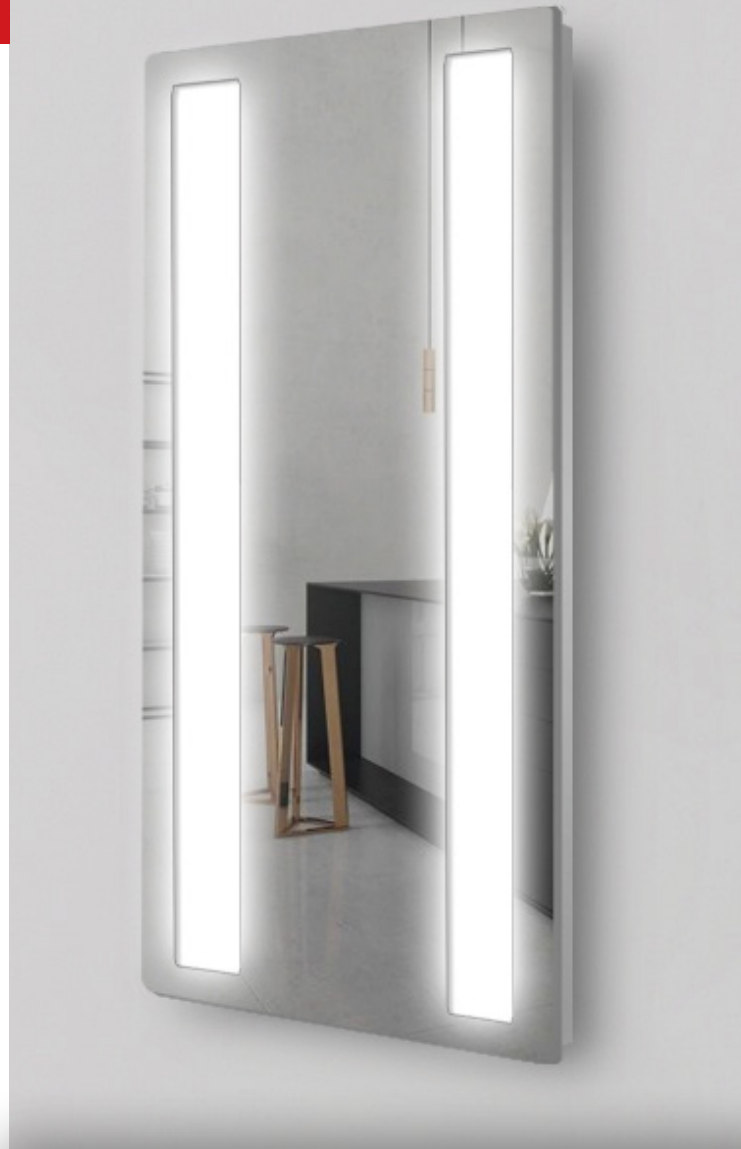

Model	Size	MSRP
IP-0350-LV-LI2	47 in. (1,194 mm) H 35 in. (889 mm) W	$4,999.00
IP-0500-LV-LI2	63 in. (1,600 mm) H 35 in. (889 mm) W	$5,999.00

Specifications

Watts	• 350 watts (47 in. x 35 in.) • 500 watts (63 in. x 35 in.)
Voltage	120V streamlined hardwired connection
Accessories	Towel Bars
Warranty	5 Years
Optional Controls	• Hardwired Radiant Heating Thermostats • Hardwired 4-Setting Countdown Timer • Hardwired Programmable Timer • Hardwired WiFi Switch