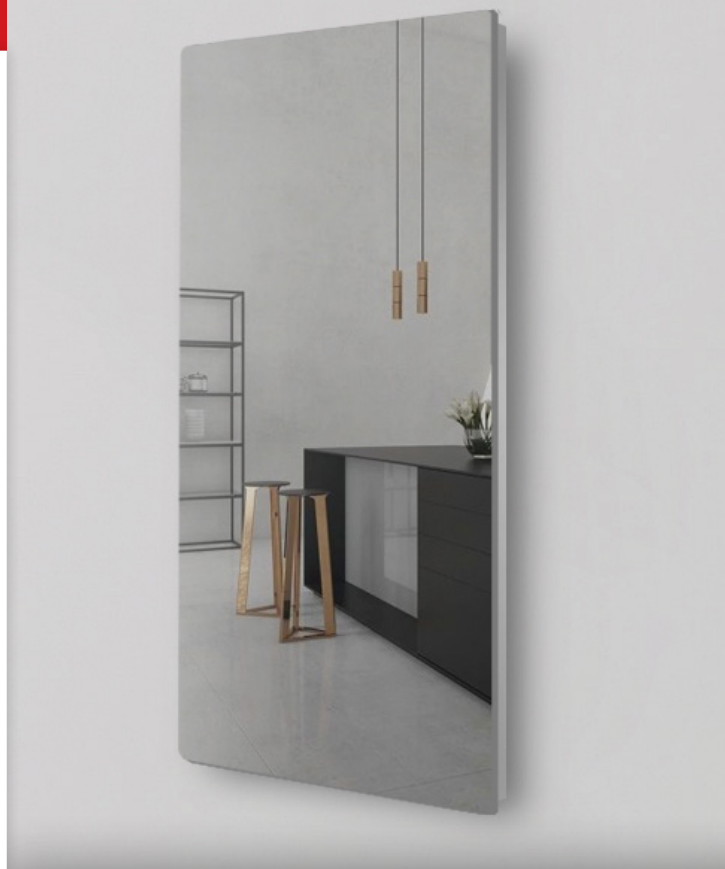

Model	Size	MSRP
IP-0250-LV-MIR	20 in. (889 mm) H 25 in. (635 mm) W	$1,099.00
IP-0500-LV-MIR	25 in. (635 mm) H 35 in. (889 mm) W	$1,599.00
IP-0750-LV-MIR	25 in. (635 mm) H 51 in. (1,295 mm) W	$1,999.00
IP-1000-LV-MIR	25 in. (635 mm) H 63 in. (1,600 mm) W	$2,599.00

Specifications

Watts	• 250 watts (25 in. x 20 in.) • 500 watts (35 in. x 25 in.) • 750 watts (51 in. x 25 in.) • 1,000 watts (63 in. x 25 in.)
Voltage	120V streamlined hardwired connection
Accessories	Towel Bars
Warranty	5 Years
Optional Controls	• Hardwired Radiant Heating Thermostats • Hardwired 4-Setting Countdown Timer • Hardwired Programmable Timer • Hardwired WiFi Switch