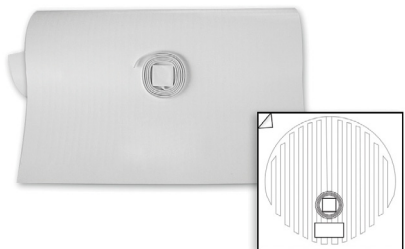

ClearlyYou™ Mirror Defoggers

Say goodbye to foggy mirrors with a **WarmlyYours ClearlyYou™ Mirror Defogger**. Designed to gently heat the mirror's surface, these defoggers prevent moisture from forming while you bathe or shower. With a self-adhesive backing, your ClearlyYou™ Mirror Defogger can be attached to any wall-hung mirror in just minutes.

Circular