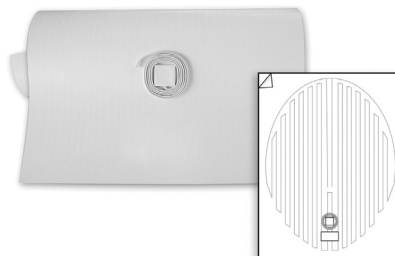

**Circular**

**Oval**

**Rectangular**

Size	MSRP	Size	MSRP	Size	MSRP
15 in. x 15 in. FFM-15R	\$59.00	18 in. x 26 in. FFM-1826OV	\$79.00	12 in. x 18 in. FFM-1218	\$59.00
20 in. x 20 in. FFM-20R	\$79.00	24 in. x 32 in. FFM-2432OV	\$89.00	18 in. x 24 in. FFM-1824	\$79.00
25 in. x 25 in. FFM-25R	\$89.00			24 in. x 32 in. FFM-2432	\$89.00
				30 in. x 40 in. FFM-3040	\$109.00