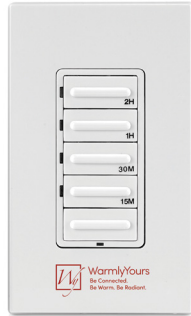

Hardwired Controls

We're here to help you choose the best control for your towel warmer or radiant panel heater.

Hardwired 4-Setting Countdown Timer