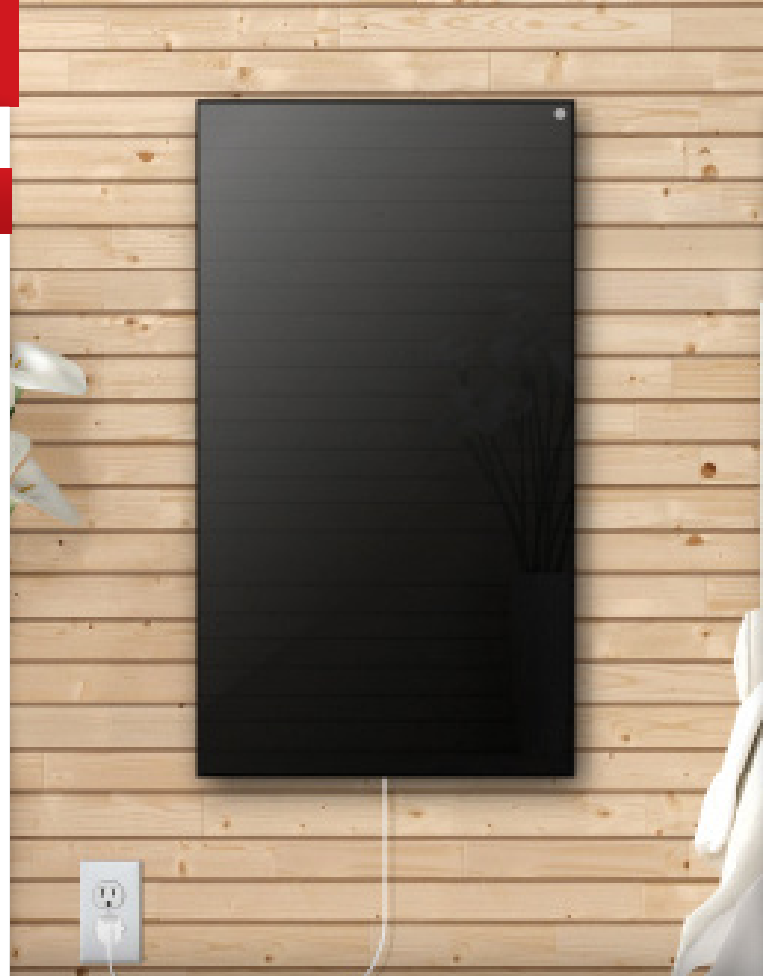

# Ember® Glass

Plug-in

The Ember® Glass range offers an affordable way to add style and warmth to any room. The panels can be installed on a wall vertically or horizontally and come with a DIY-friendly plug-in connection (120 VAC). Towel bars are also available as accessories for vertically mounted panels. Ember® Glass panels come with an industry-leading 5-year warranty.

- Can be mounted horizontally or vertically
- Available in Black or White colors
- Add-on accessories include Towel Bars

9.5' plug-in line cord

White

Black

Model	Size	Finish	MSRP
IP-EM-GLS-BLK-0600	24 in. (610 mm) H 35 in. (889 mm) W	Black	\$630.53
IP-EM-GLS-BLK-0800	24 in. (610 mm) H 47 in. (1,194 mm) W	Black	\$735.79
IP-EM-GLS-WHT-0600	24 in. (610 mm) H 35 in. (889 mm) W	White	\$630.53
IP-EM-GLS-WHT-0800	24 in. (610 mm) H 47 in. (1,194 mm) W	White	\$735.79