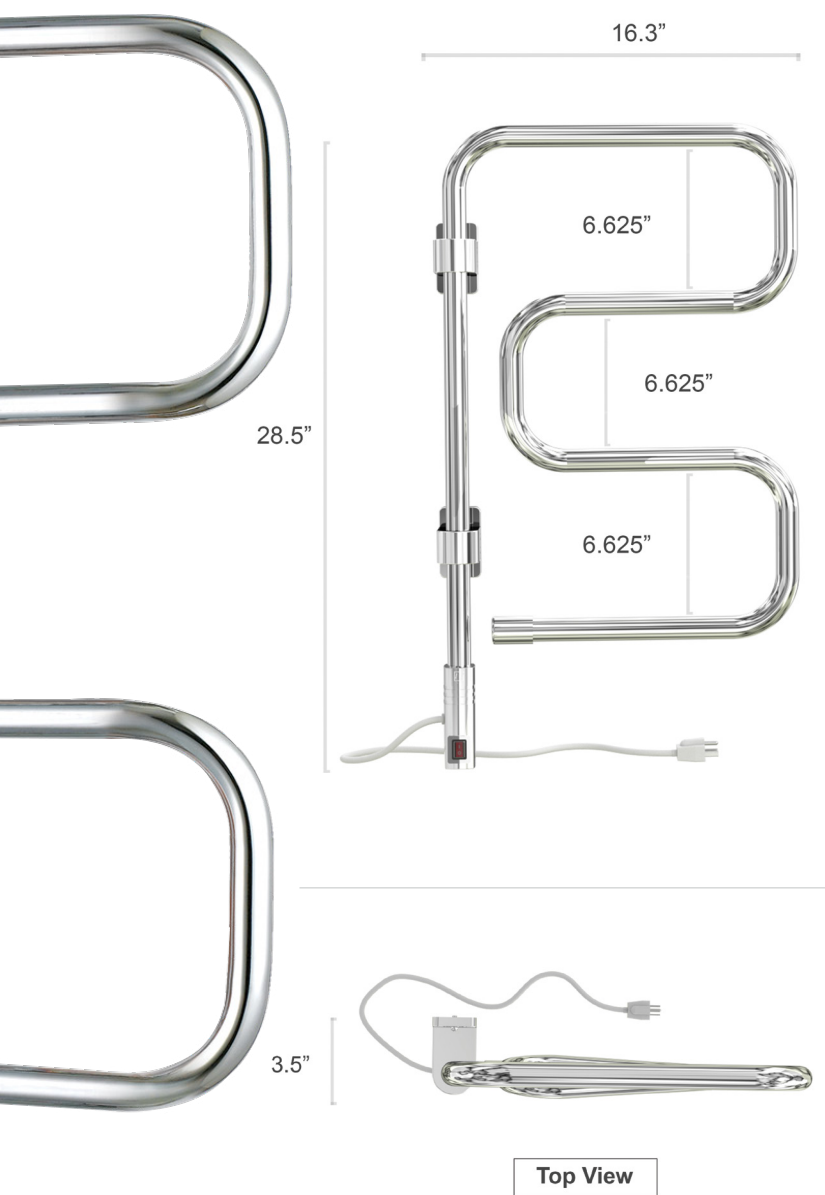

The Elements

The Elements Towel Warmer by WarmlyYours offers a stylish 4-bar configuration making it perfect for any bathroom in your home. The sleek and classic serpentine loop design allows towels to slide on and off easily. Simply elegant, with a beautifully polished chrome finish, this high-quality wall mount unit will keep your towels warm and dry.

- Sleek, classic serpentine loop design
- Four bar, swivel configuration
- Beautifully polished chrome finish

Plug-in

Model	Finish	MSRP
TW-E4PCP	Polished Chrome	$169.00

Specifications	
Size	28.5 in. H 16.3 in. W 3.5 in. D
Voltage	120V (5 ft. Plug-in Cord Located at Bottom)
Watts	60 watts
Towel Bars	4
Mounting	Wall Mounted
Warranty	2 Years
Optional Controls	Plug-in 6-Setting Countdown Timer with Repeat Function