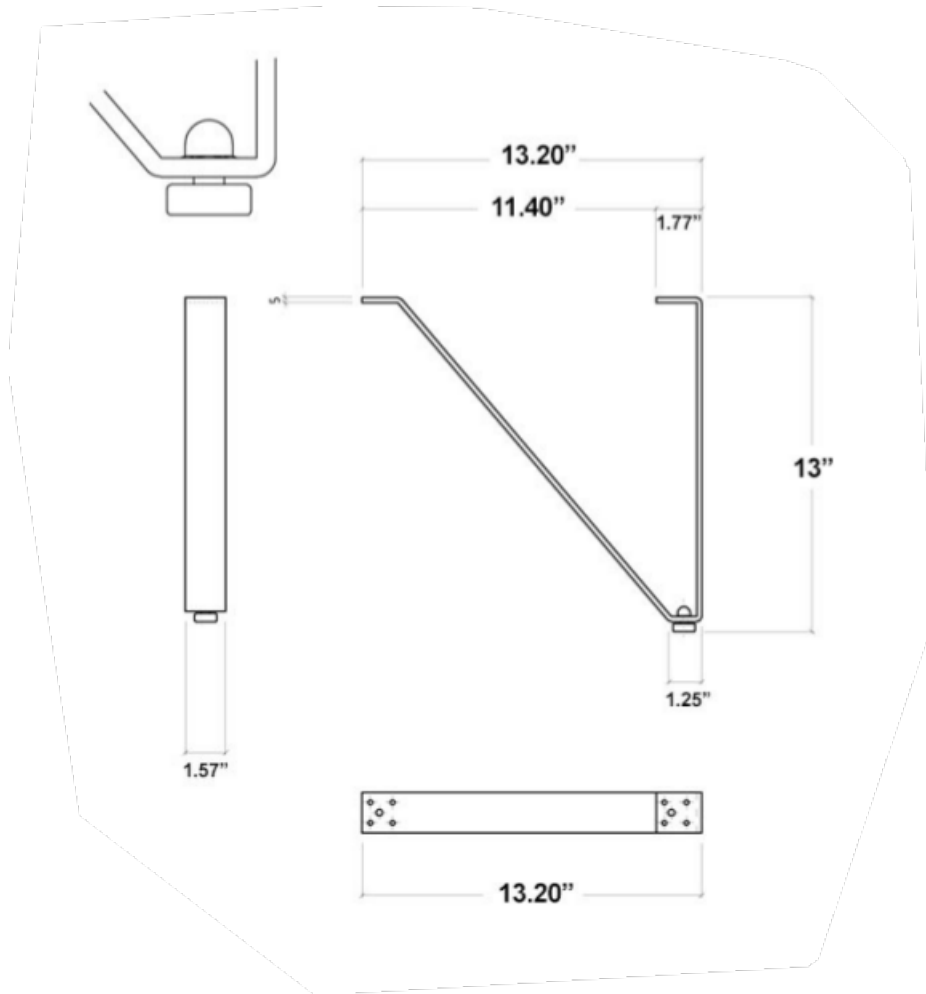

OA-AM-LEGS

Optional Legs for Oasi/Ambra Vanities

Bath/Vanities

OA-AM-LEGS

Legs For Oasi/Ambra Vanities

STANDARDS

- Compliant with ASME A112.18.1-B125.1
- Compliant with AB1953
- Compliant with ANSI NSF61 – Annex G
- Certified by CSA International
- Compliant with ANSI A117.1