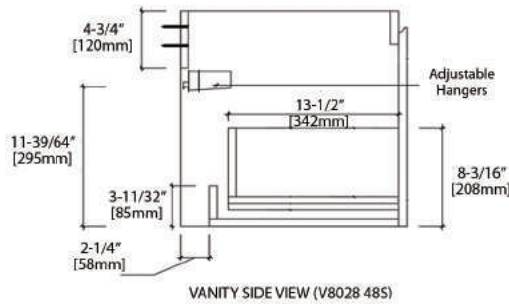

VANITY BACK VIEW (V8028 60)

VANITY SIDE VIEW (V8028 485)

LEGS 15"
(L9 15 SS or MT)

Dimensions are $\pm 1/8"$

FEATURES

- Modern Minimalist Style
- Soft-Closing Door & Drawer
- Full Extension Drawers
- Consistent Finishes
- Easy Installation
- Compatible Ceramic or Acrylic Sinks
- Compatible LED Mirrors and LED Medicine Cabinets
- Matching Side Cabinet
- Compatible Matte Black & Chrome steel Legs
- Furniture grade water resistance plywood, protected with several Coats of polyurethane
- Drawers front with fluted design
- 45 degree integrated door pull with UNIHOPPER full extension soft-close hardware