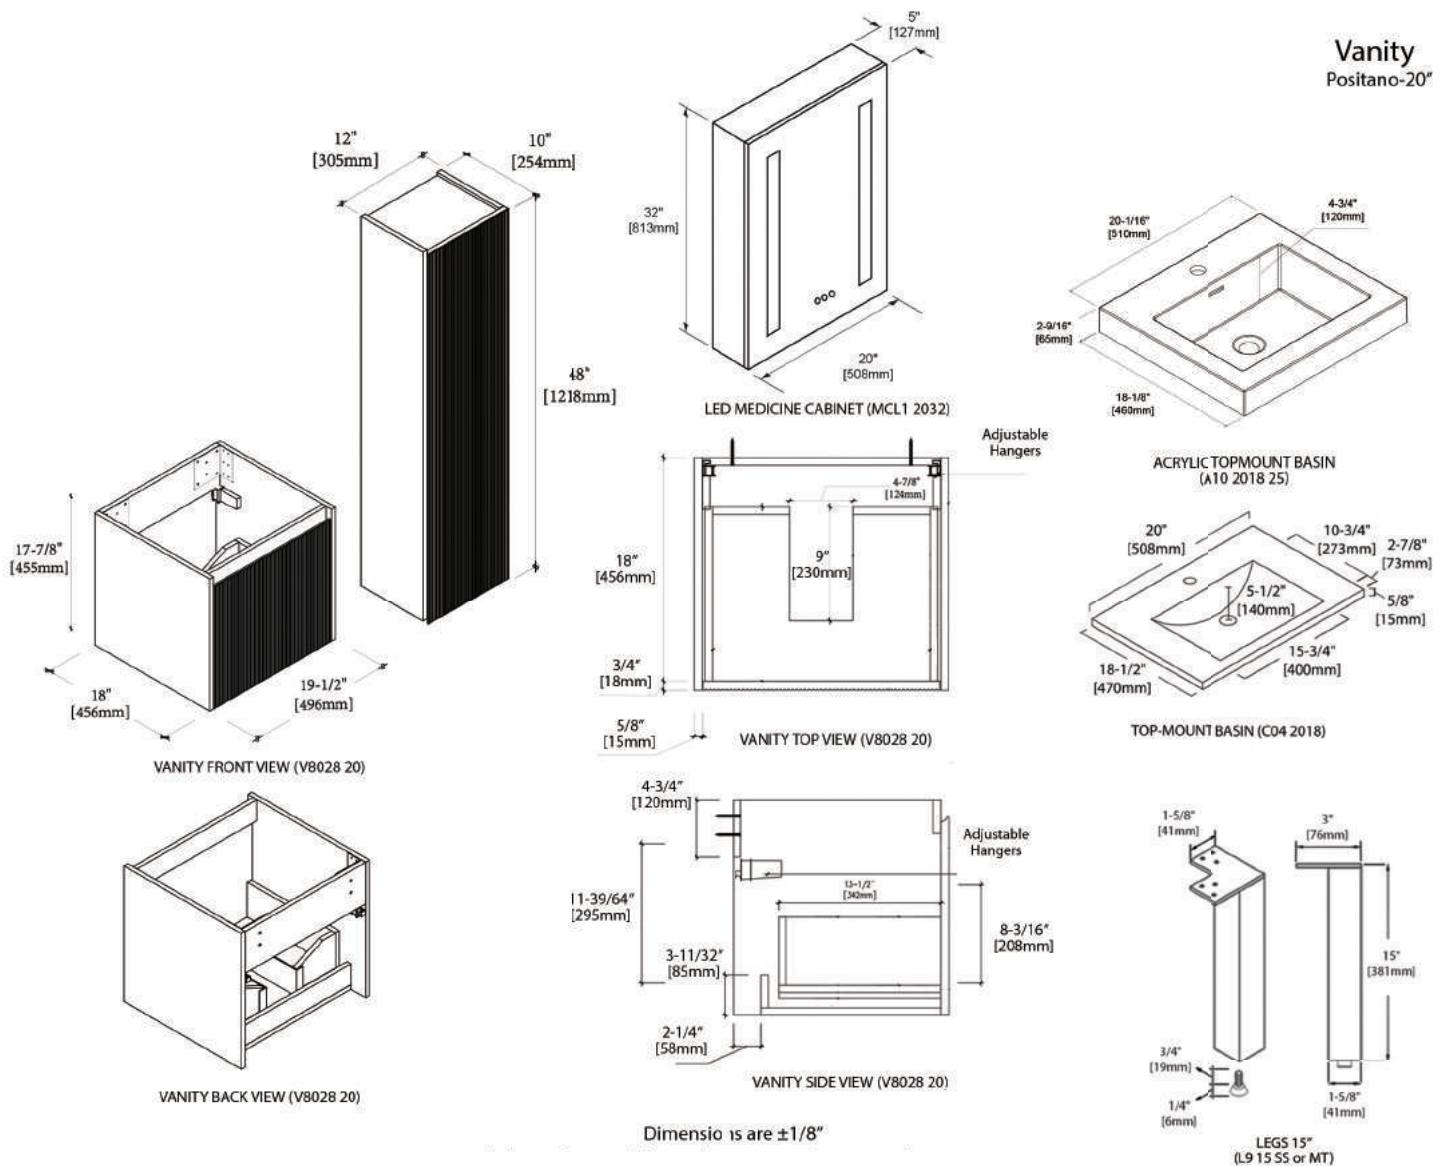

Vanity Positano-20"

FEATURES

- Modern Minimalist Style
- Soft-Closing Door & Drawer
- Full Extension Drawers
- Consistent Finishes
- Easy Installation
- Compatible Ceramic or Acrylic Sinks
- Compatible LED Mirrors and LED Medicine Cabinets
- Matching Side Cabinet
- Compatible Matte Black & Chrome steel Legs
- Furniture grade water resistance plywood, protected with several Coats of polyurethane
- Drawers front with fluted design
- 45 degree integrated door pull with UNIHOPPER full extension soft-close hardware