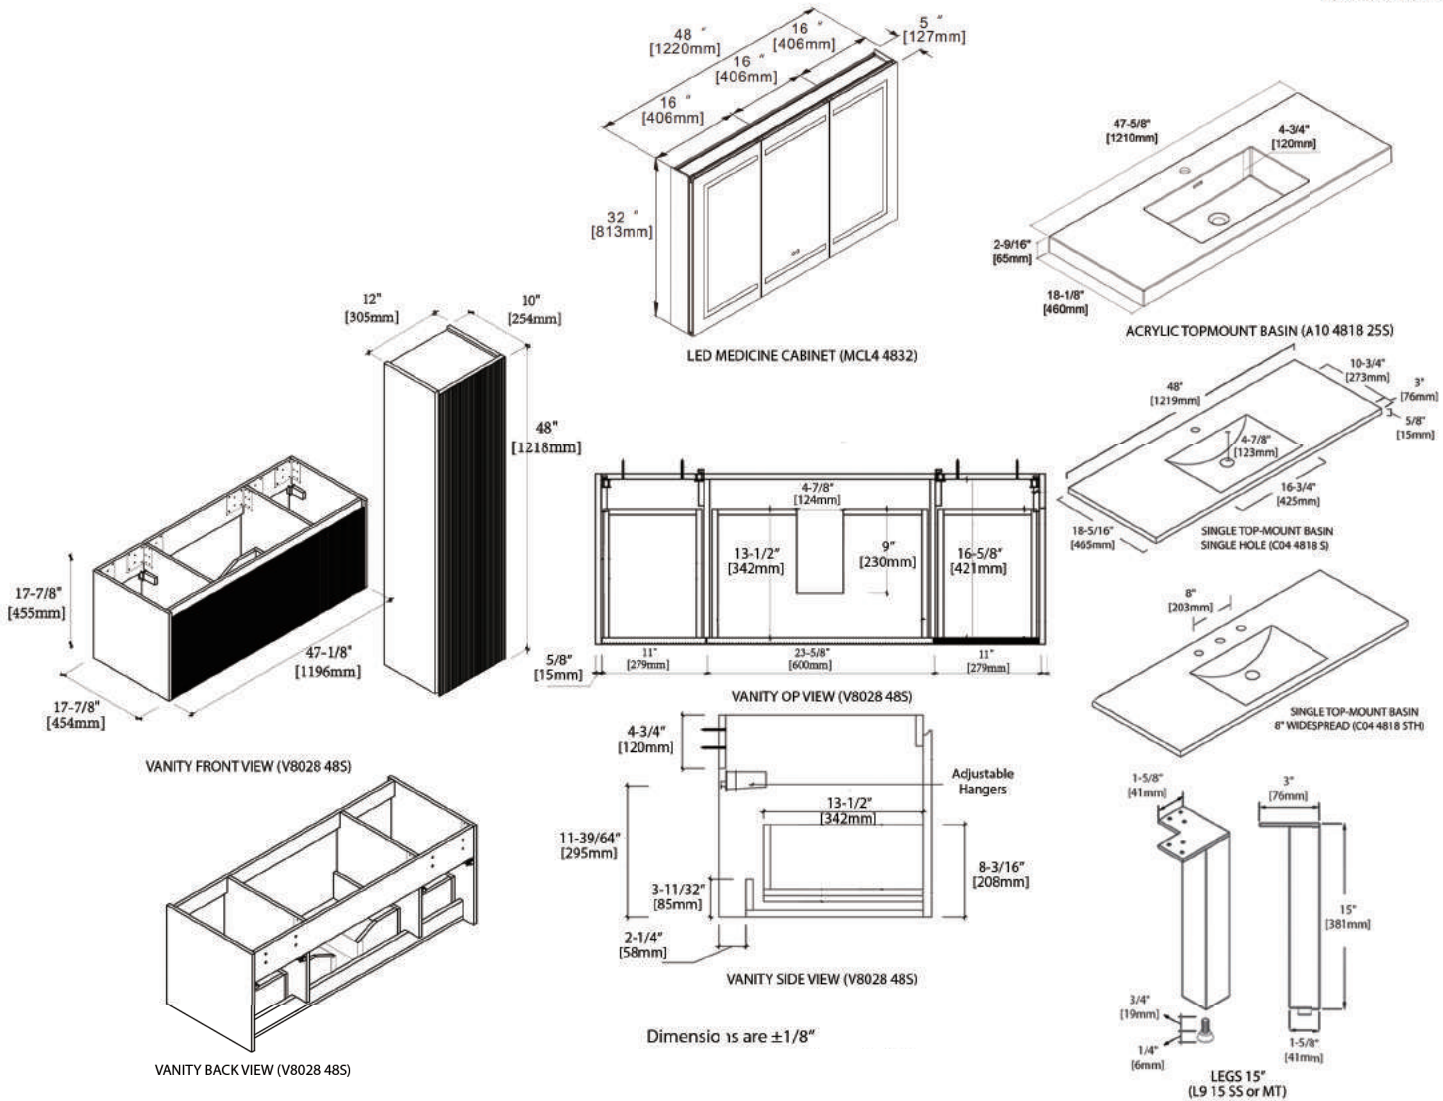

FEATURES

- Modern Minimalist Style
- Soft-Closing Door & Drawer
- Full Extension Drawers
- Consistent Finishes
- Easy Installation
- Compatible Ceramic or Acrylic Sinks
- Compatible LED Mirrors and LED Medicine Cabinets
- Matching Side Cabinet
- Compatible Matte Black & Chrome steel Legs
- Furniture grade water resistance plywood, protected with several Coats of polyurethane
- Drawers front with fluted design
- 45 degree integrated door pull with UNIHOPPER full extension soft-close hardware