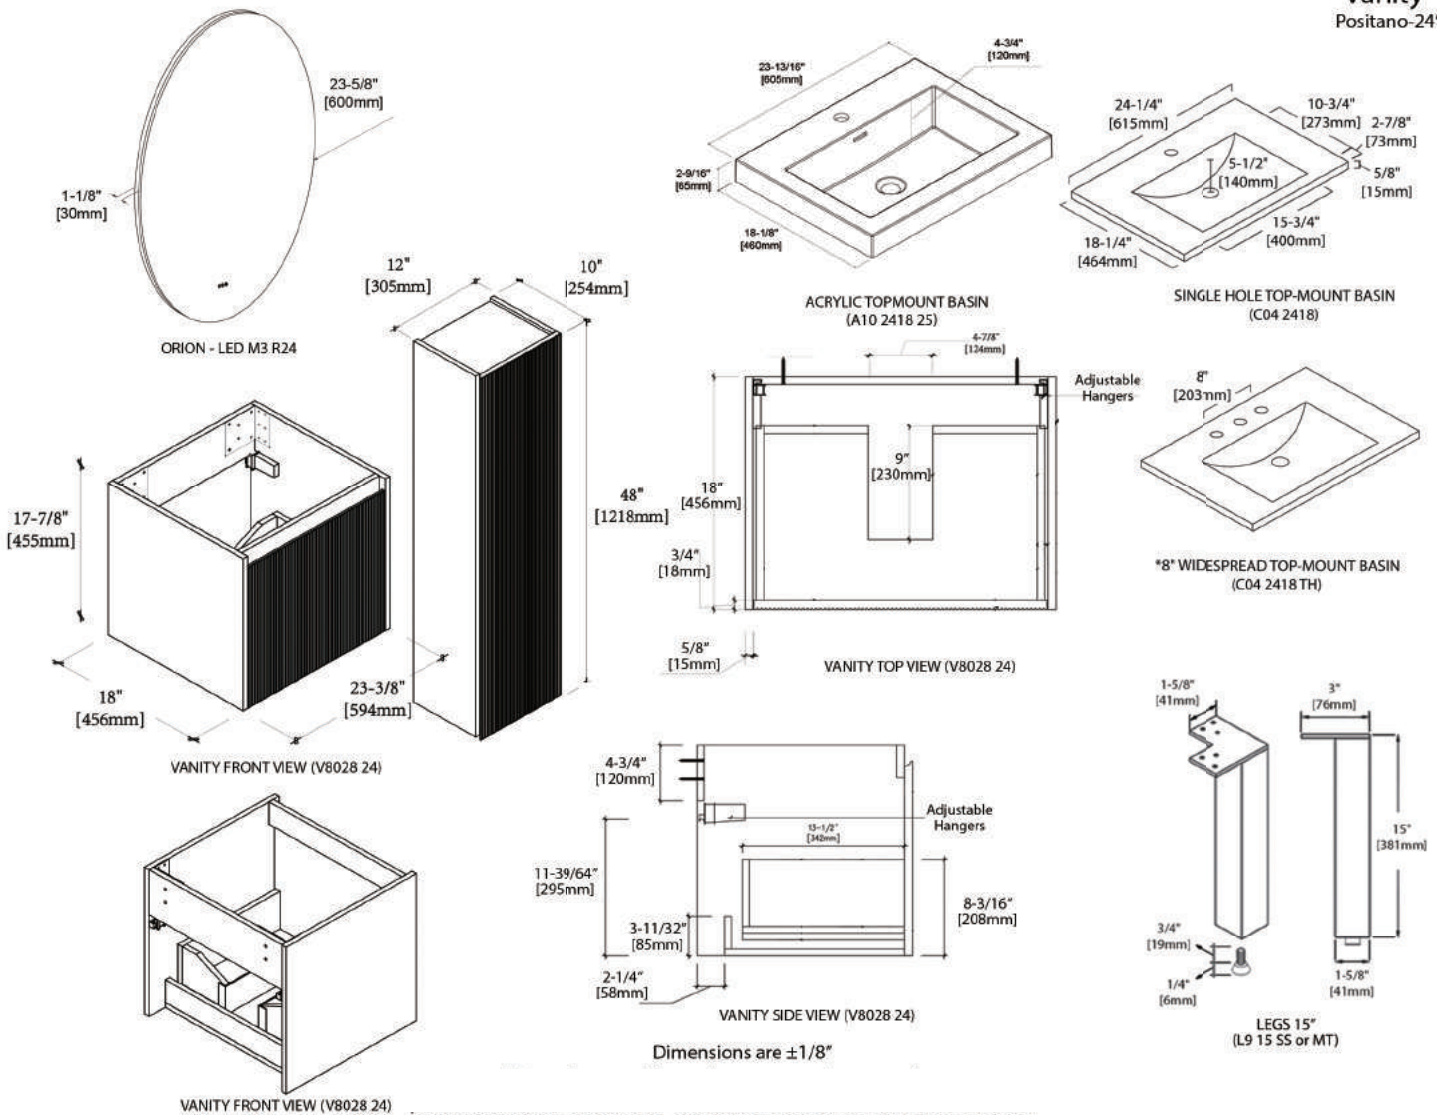

Vanity Positano-24"

FEATURES

- Modern Minimalist Style
- Soft-Closing Door & Drawer
- Full Extension Drawers
- Consistent Finishes
- Easy Installation
- Compatible Ceramic or Acrylic Sinks
- Compatible LED Mirrors and LED Medicine Cabinets
- Matching Side Cabinet
- Compatible Matte Black & Chrome steel Legs
- Furniture grade water resistance plywood, protected with several Coats of polyurethane
- Drawers front with fluted design
- 45 degree integrated door pull with UNIHOPPER full extension soft-close hardware