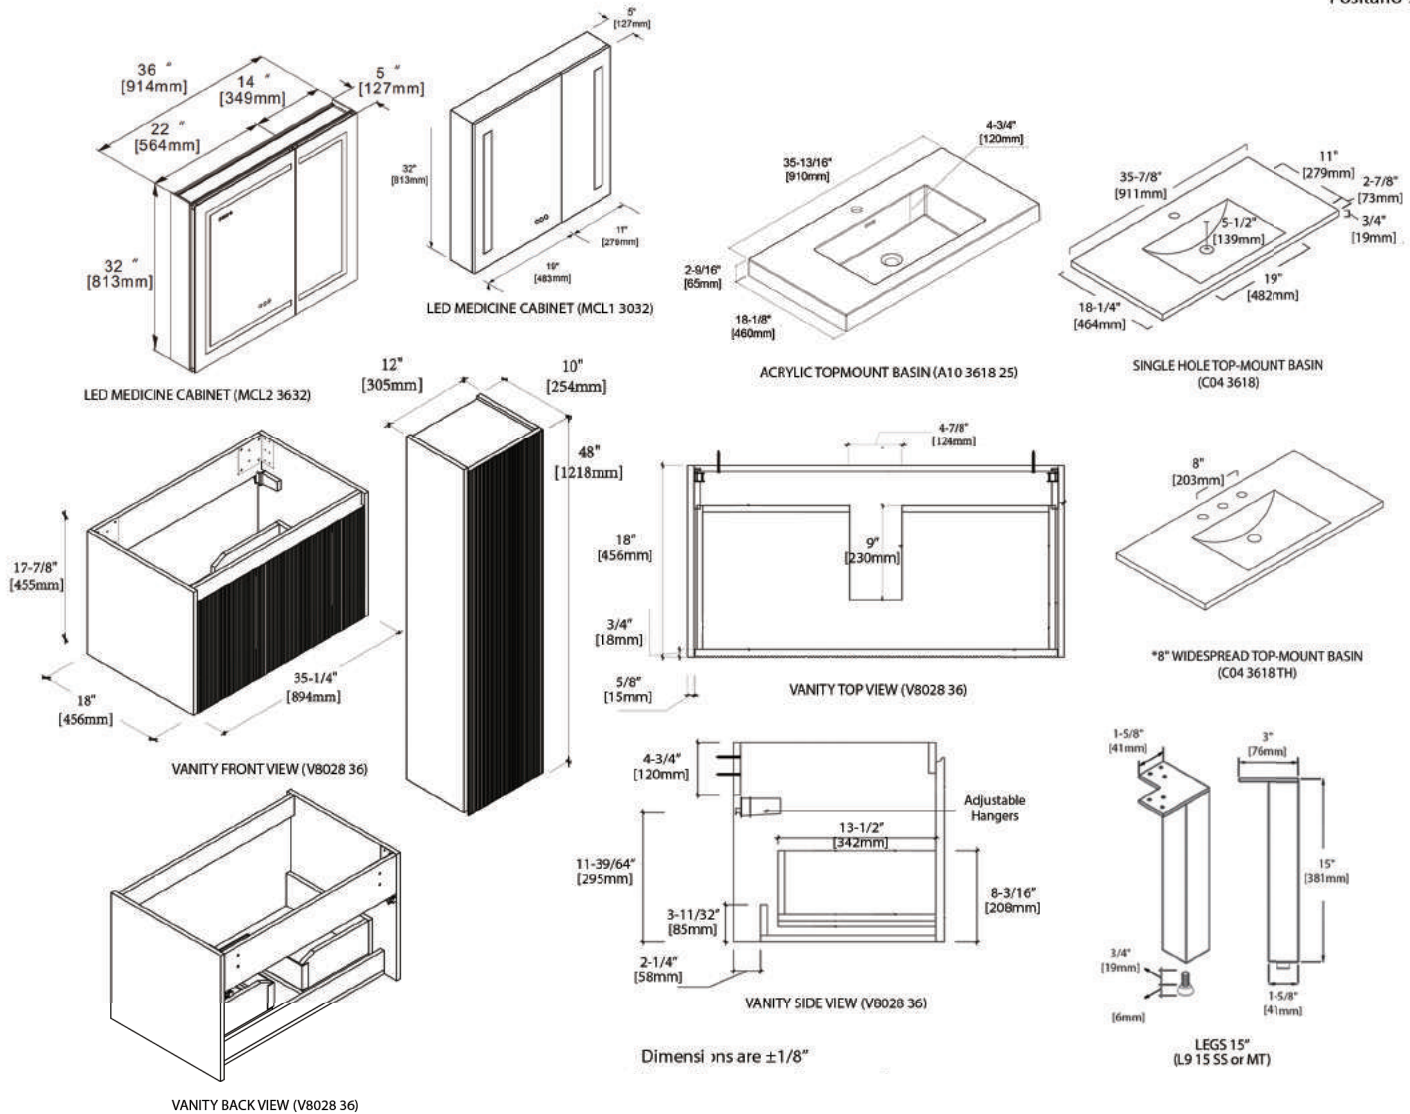

FEATURES

- Modern Minimalist Style
- Soft-Closing Door & Drawer
- Full Extension Drawers
- Consistent Finishes
- Easy Installation
- Compatible Ceramic or Acrylic Sinks
- Compatible LED Mirrors and LED Medicine Cabinets
- Matching Side Cabinet
- Compatible Matte Black & Chrome steel Legs
- Furniture grade water resistance plywood, protected with several Coats of polyurethane
- Drawers front with fluted design
- 45 degree integrated door pull with UNIHOPPER full extension soft-close hardware

Available Colors

Vanity & Side Cabinet:

MODEL #	Description	Color	MSRP
V8028 36 01	36" Vanity	Matte White	$890
V8028 36 15	36" Vanity	Light Grey	$890
V8028 36 26	36" Vanity	Night Blue	$890
V8028 36 27	36" Vanity	Aventurine Green	$890
S8028 12 01	12" Side Cabinet	Matte White	$720
S8028 12 15	12" Side Cabinet	Light Grey	$720
S8028 12 26	12" Side Cabinet	Night Blue	$720
S8028 12 27	12" Side Cabinet	Aventurine Green	$720

Basin

MODEL #	Description	Color	MSRP
C04 3618	Single Hole Ceramic Basin	White	$300
C04 3618TH	8" Widespread Ceramic Basin	White	$350
A10 3618 25	Acrylic Topmount Basin	White	$330

Mirror & Medicine Cabinet

MODEL #	Description	Color	MSRP
MCL1 3032	Pillar - 30" LED MC	Anodized Aluminum	$1400
MCL2 3632	Asta - 36" LED MC	Anodized Aluminum	$1700

Legs (Price is for one pair of legs) - decoration only

MODEL #	Description	Color	MSRP
L9 15 SS	15" Height	Chrome	$110
L9 15MT	15" Height	Matte Black	$160