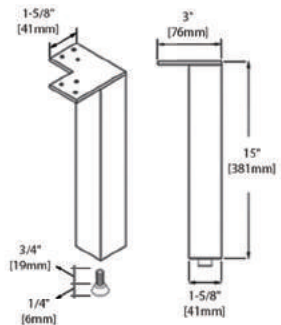

VANITY BACK VIEW (V8028 60)

VANITY SIDE VIEW (V8028 485)

LEGS 15"
(L9 15 SS or MT)

Dimensions are $\pm 1/8"$

FEATURES

- Modern Minimalist Style
- Soft-Closing Door & Drawer
- Full Extension Drawers
- Consistent Finishes
- Easy Installation
- Compatible Ceramic or Acrylic Sinks
- Compatible LED Mirrors and LED Medicine Cabinets
- Matching Side Cabinet
- Compatible Matte Black & Chrome steel Legs
- Furniture grade water resistance plywood, protected with several Coats of polyurethane
- Drawers front with fluted design
- 45 degree integrated door pull with UNIHOPPER full extension soft-close hardware