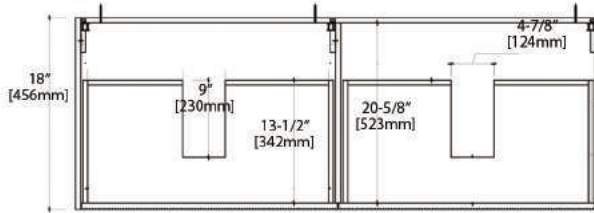

VANITY TOP VIEW (V8028 485)