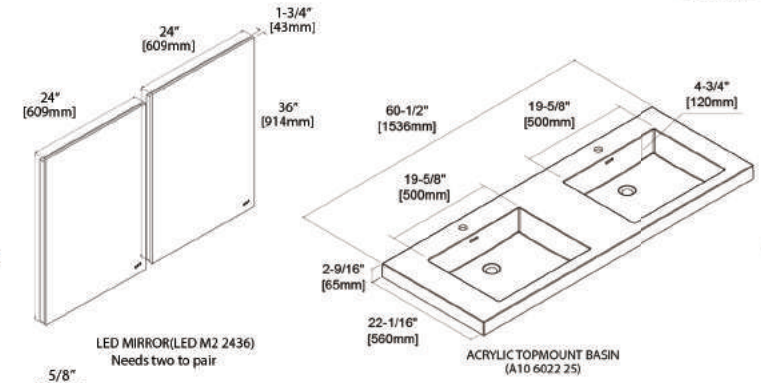

LED MIRROR (LED M2 2436)
Needs two to pair