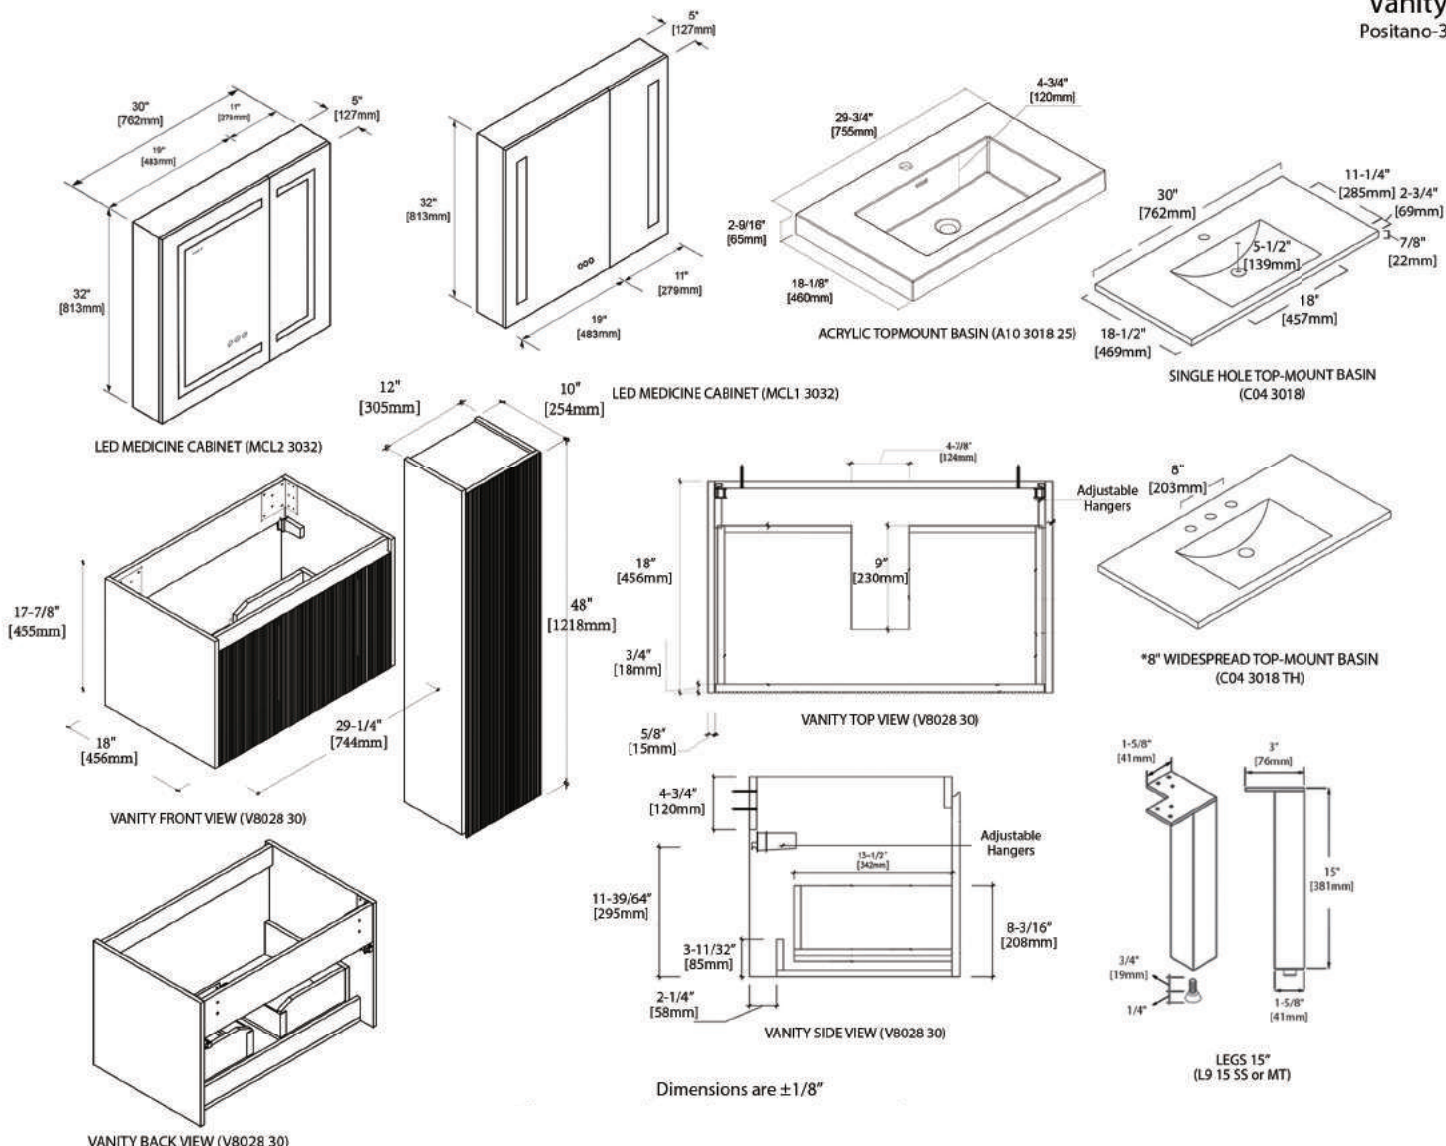

Matt White

Night Blue

Light Grey

Aventurine Green

Vanity Positano-30"

Dimensions are ±1/8"

FEATURES

- Modern Minimalist Style
- Soft-Closing Door & Drawer
- Full Extension Drawers
- Consistent Finishes
- Easy Installation
- Compatible Ceramic or Acrylic Sinks
- Compatible LED Mirrors and LED Medicine Cabinets
- Matching Side Cabinet
- Compatible Matte Black & Chrome steel Legs
- Furniture grade water resistance plywood, protected with several Coats of polyurethane
- Drawers front with fluted design
- 45 degree integrated door pull with UNIHOPPER full extension soft-close hardware