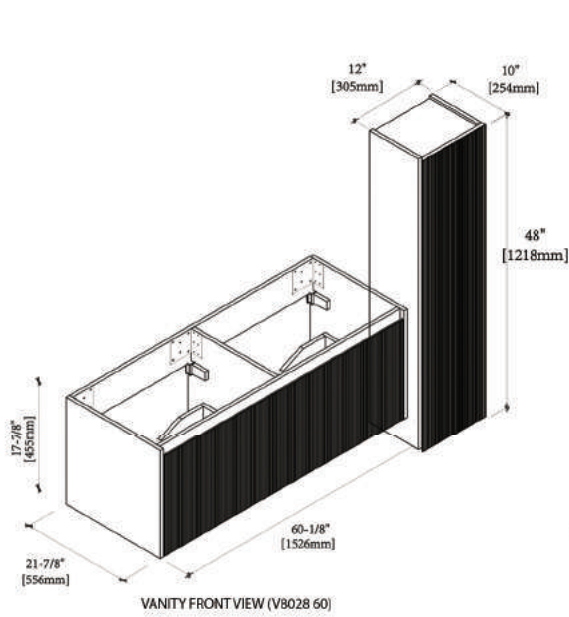

Dimensions are $\pm 1/8"$

FEATURES

- Modern Minimalist Style
- Soft-Closing Door & Drawer
- Full Extension Drawers
- Consistent Finishes
- Easy Installation
- Compatible Ceramic or Acrylic Sinks
- Compatible LED Mirrors and LED Medicine Cabinets
- Matching Side Cabinet
- Compatible Matte Black & Chrome steel Legs
- Furniture grade water resistance plywood, protected with several Coats of polyurethane
- Drawers front with fluted design
- 45 degree integrated door pull with UNIHOPPER full extension soft-close hardware

Available Colors

Matte White   Light Grey   Night Blue   Aventurine Green

Vanity & Side Cabinet:

MODEL #	Description	Color	MSRP
V8028 60 01	60" Vanity	Matte White	$1900
V8028 60 15	60" Vanity	Light Grey	$1900
V8028 60 26	60" Vanity	Night Blue	$1900
V8028 60 27	60" Vanity	Aventurine Green	$1900
S8028 12 01	12" Side Cabinet	Matte White	$720
S8028 12 15	12" Side Cabinet	Light Grey	$720
S8028 12 26	12" Side Cabinet	Night Blue	$720
S8028 12 27	12" Side Cabinet	Aventurine Green	$720

Basin

MODEL #	Description	Color	MSRP
A10 6022 25	Acrylic Topmount Basin	White	$710

Mirror & Medicine Cabinet

MODEL #	Description	Color	MSRP
LED M2 2436 x 2	Beta - 24" LED M2	Anodized Aluminum	$1220

Legs (Price is for one pair of legs) - decoration only

MODEL #	Description	Color	MSRP
L9 15 SS	15" Height	Chrome	$110
L9 15MT	15" Height	Matte Black	$160