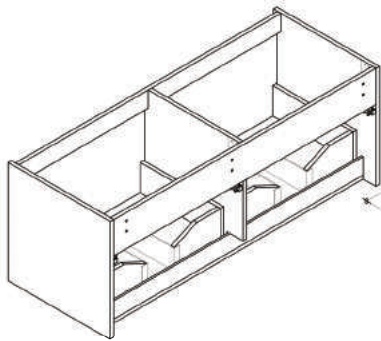

VANITY BACK VIEW (V8028 60)

VANITY SIDE VIEW (V8028 485)

LEGS 15"
(L9 15 SS or MT)

Dimensions are $\pm 1/8"$

FEATURES

- Modern Minimalist Style
- Soft-Closing Door & Drawer
- Full Extension Drawers
- Consistent Finishes
- Easy Installation
- Compatible Ceramic or Acrylic Sinks
- Compatible LED Mirrors and LED Medicine Cabinets
- Matching Side Cabinet
- Compatible Matte Black & Chrome steel Legs
- Furniture grade water resistance plywood, protected with several Coats of polyurethane
- Drawers front with fluted design
- 45 degree integrated door pull with UNIHOPPER full extension soft-close hardware