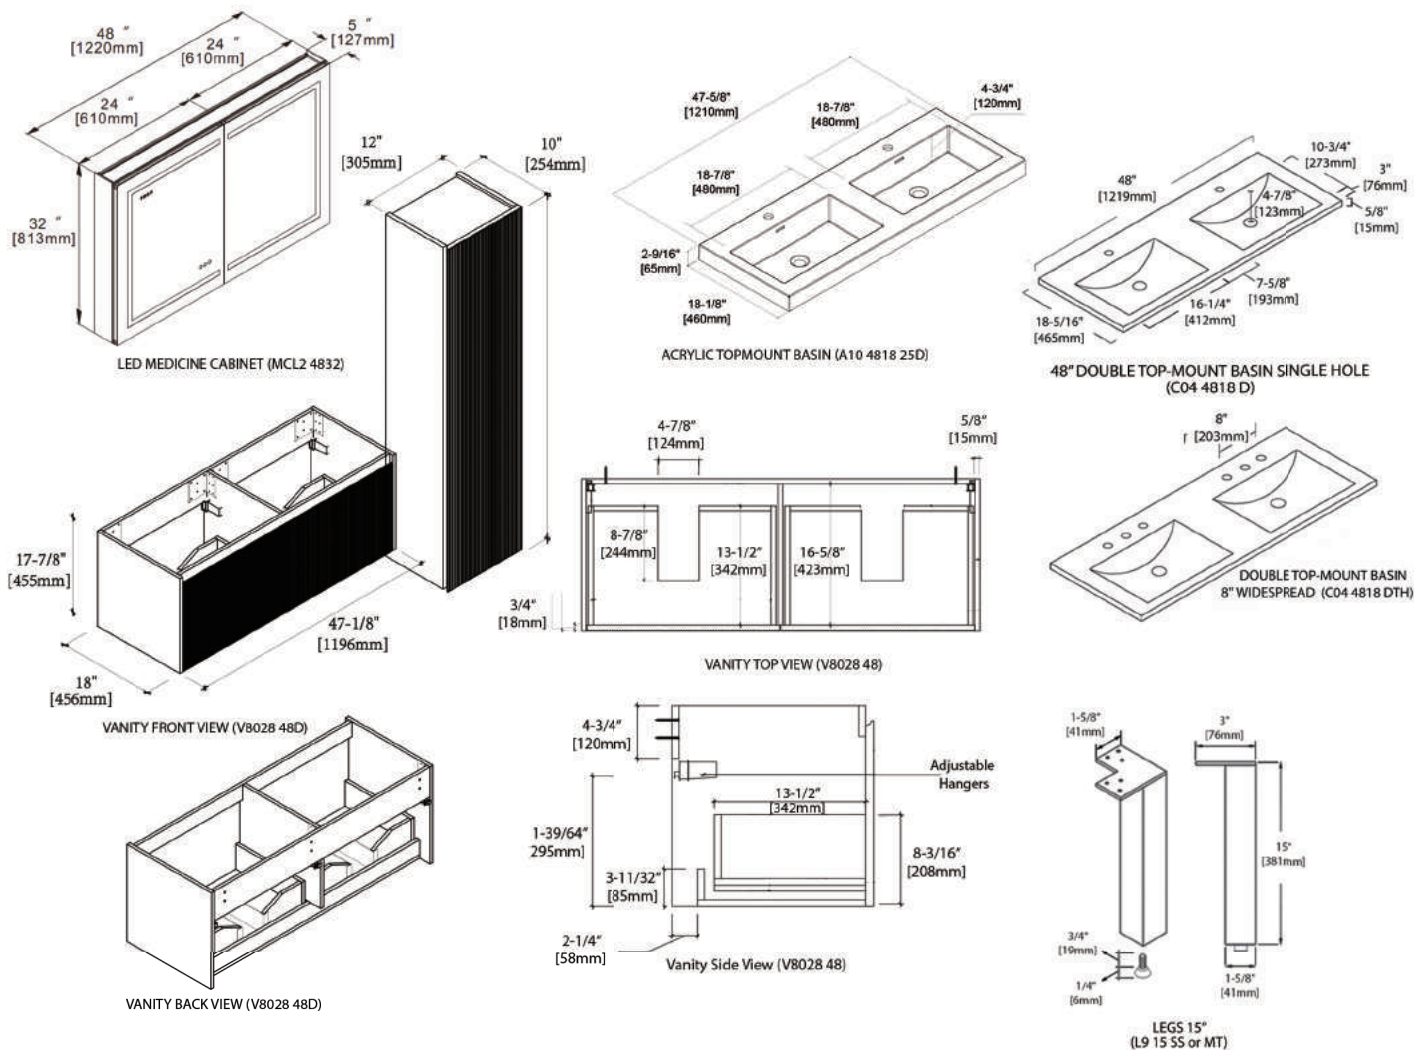

FEATURES

- Modern Minimalist Style
- Soft-Closing Door & Drawer
- Full Extension Drawers
- Consistent Finishes
- Easy Installation
- Compatible Ceramic or Acrylic Sinks
- Compatible LED Mirrors and LED Medicine Cabinets
- Matching Side Cabinet
- Compatible Matte Black & Chrome steel Legs
- Furniture grade water resistance plywood, protected with several Coats of polyurethane
- Drawers front with fluted design
- 45 degree integrated door pull with UNIHOPPER full extension soft-close hardware