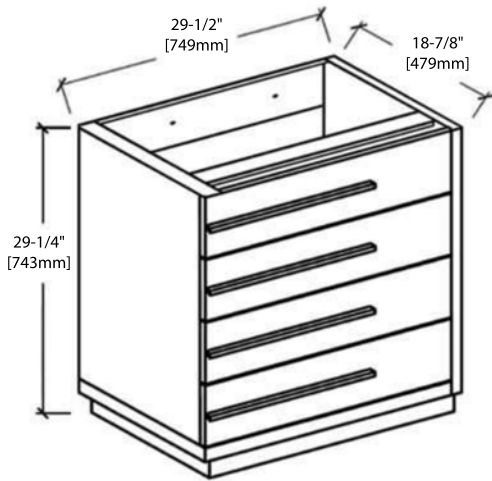

24" VANITY

V8005 24

BACK VIEW

A10 2419 04

30" VANITY

V8005 30

BACK VIEW

A10 3019 04

MIRRORS

24" - M6005 24

30" - M6005 30

REQUIRED TOOLS

PARTS INCLUDED