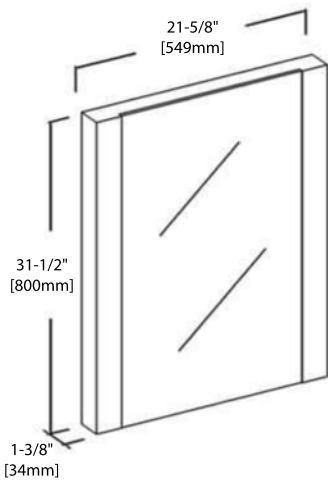

24" VANITY

V8005 24

BACK VIEW

A10 2419 04

30" VANITY

V8005 30

BACK VIEW

A10 3019 04

MIRRORS

24" - M6005 24

30" - M6005 30

REQUIRED TOOLS

PARTS INCLUDED