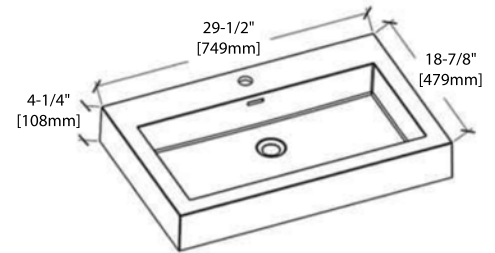

24" VANITY

V8005 24

BACK VIEW

A10 2419 04

30" VANITY

V8005 30

BACK VIEW

A10 3019 04

MIRRORS

24" - M6005 24

30" - M6005 30

REQUIRED TOOLS

PARTS INCLUDED