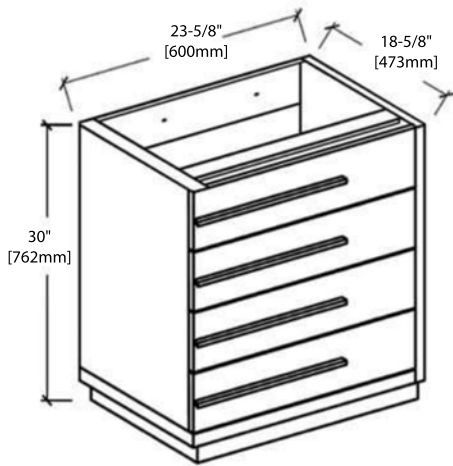

24" VANITY

V8005 24

BACK VIEW

A10 2419 04

30" VANITY

V8005 30

BACK VIEW

A10 3019 04

MIRRORS

24" - M6005 24

30" - M6005 30

REQUIRED TOOLS

PARTS INCLUDED