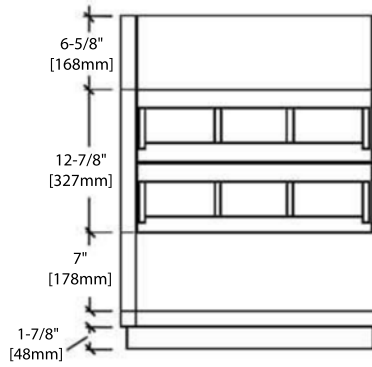

24" VANITY

V8005 24

BACK VIEW

A10 2419 04

30" VANITY

V8005 30

BACK VIEW

A10 3019 04

MIRRORS

24" - M6005 24

30" - M6005 30

REQUIRED TOOLS

PARTS INCLUDED