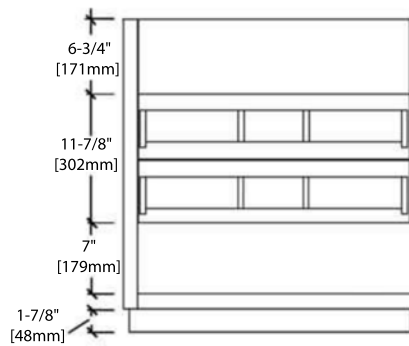

24" VANITY

V8005 24

BACK VIEW

A10 2419 04

30" VANITY

V8005 30

BACK VIEW

A10 3019 04

MIRRORS

24" - M6005 24

30" - M6005 30

REQUIRED TOOLS

PARTS INCLUDED