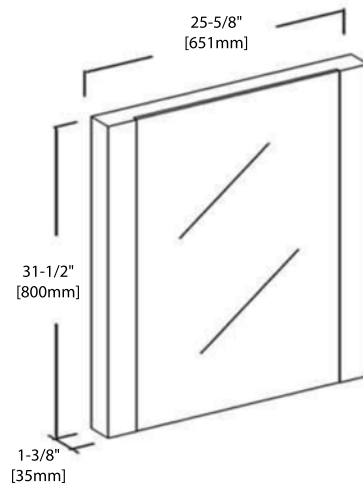

24" VANITY

V8005 24

BACK VIEW

A10 2419 04

30" VANITY

V8005 30

BACK VIEW

A10 3019 04

MIRRORS

24" - M6005 24

30" - M6005 30

REQUIRED TOOLS

PARTS INCLUDED