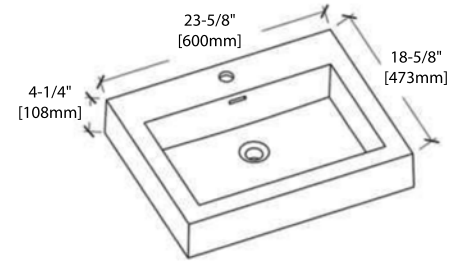

24" VANITY

V8005 24

BACK VIEW

A10 2419 04

30" VANITY

V8005 30

BACK VIEW

A10 3019 04

MIRRORS

24" - M6005 24

30" - M6005 30

REQUIRED TOOLS

PARTS INCLUDED