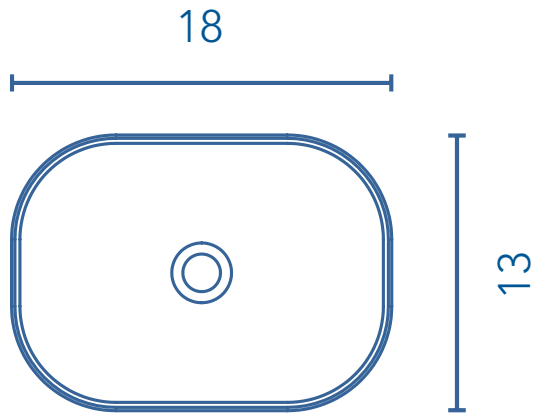

BLOCK

WASHBASIN

Block

18

Ceramic sink
Sink depth: 5 in