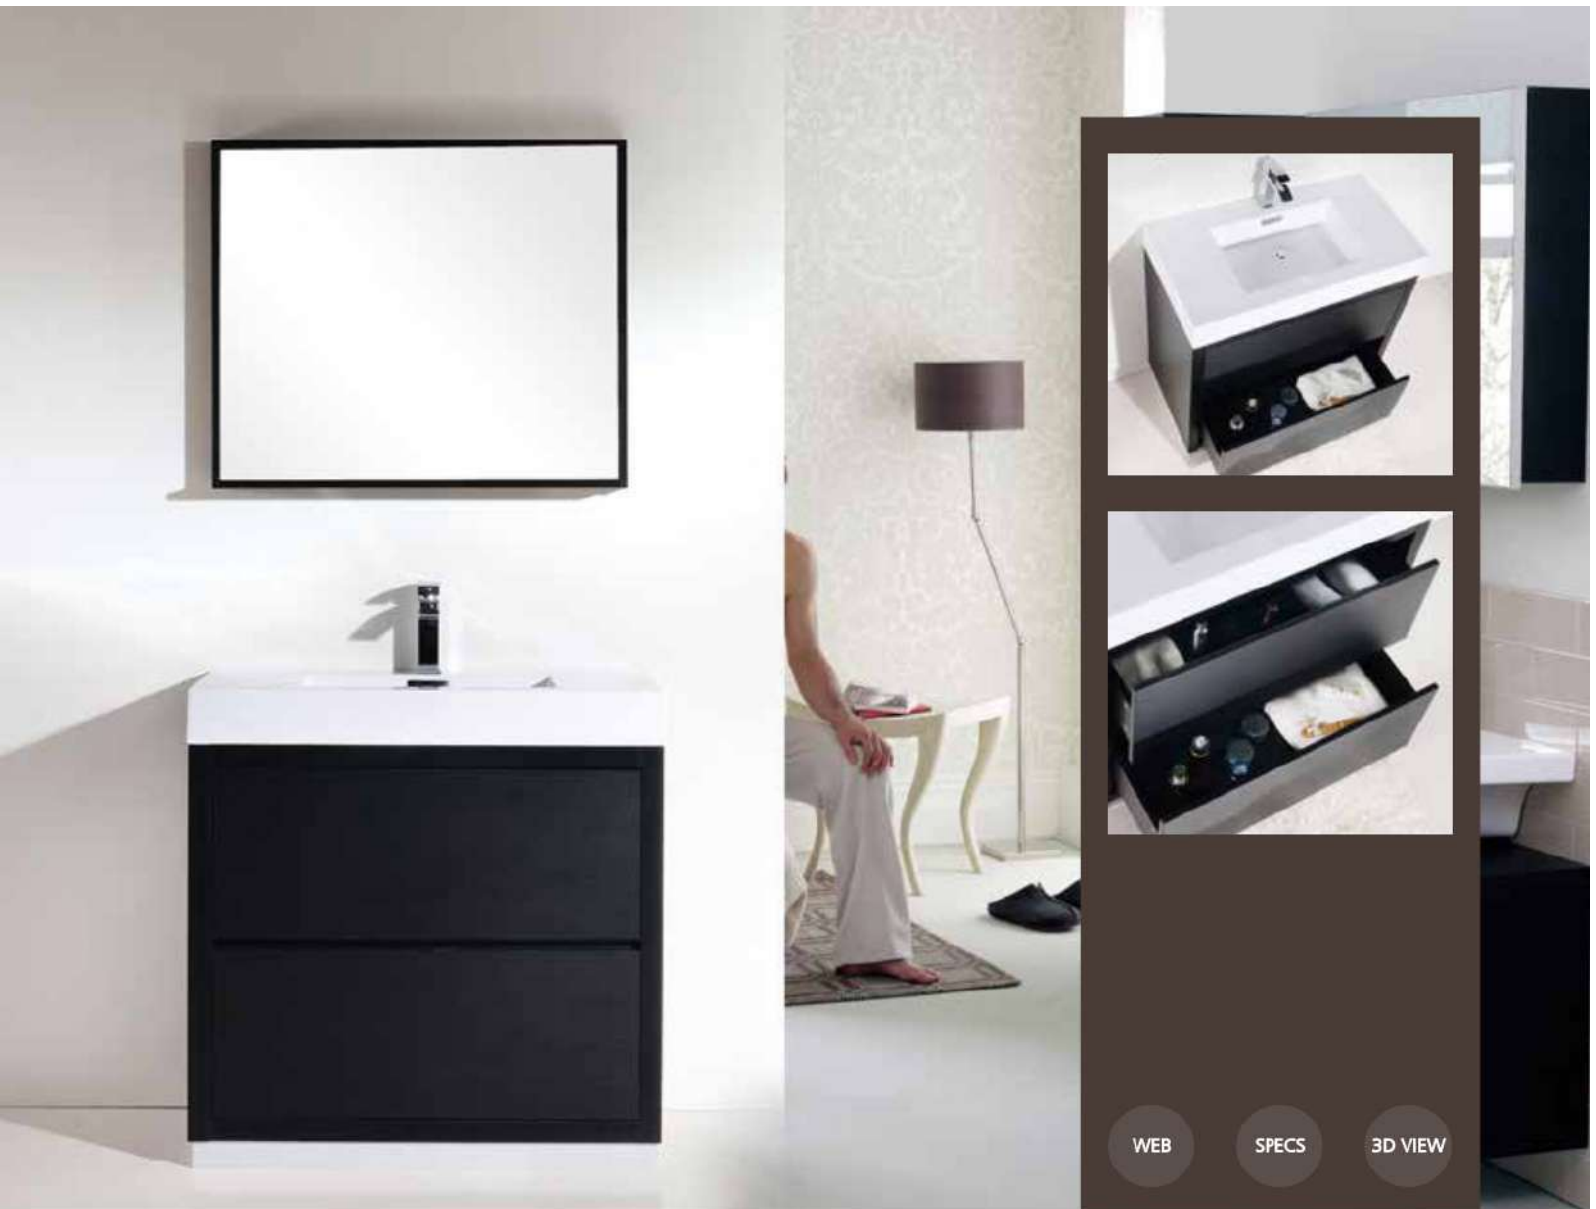

### DIMENSIONS

- INCHES: 29.5 W x 18.5 D x 35.125 H
- CENTIMETRES: 749 W x 470 D x 892 H

### FEATURES

- Two Functioning Drawers
- Cabinet comes Fully Assembled
- Rich Durable Finish
- Integrated European Push-Open hardware
- Countertop Pre-Drilled for a Single Hole Faucet
- Reinforced Acrylic Composite Sink with Rectangular Chrome Overflow
- Aluminum Kick Plate
- Style: Modern
- 1 Year Manufacturer Warranty

### DIMENSIONS

- INCHES: 35.75 W x 18.5 D x 35.125 H
- CENTIMETRES: 908 W x 470 D x 892 H

### DIMENSIONS

- INCHES: 59 W x 18.5 D x 35.125 H
- CENTIMETRES: 1499 W x 470 D x 892 H