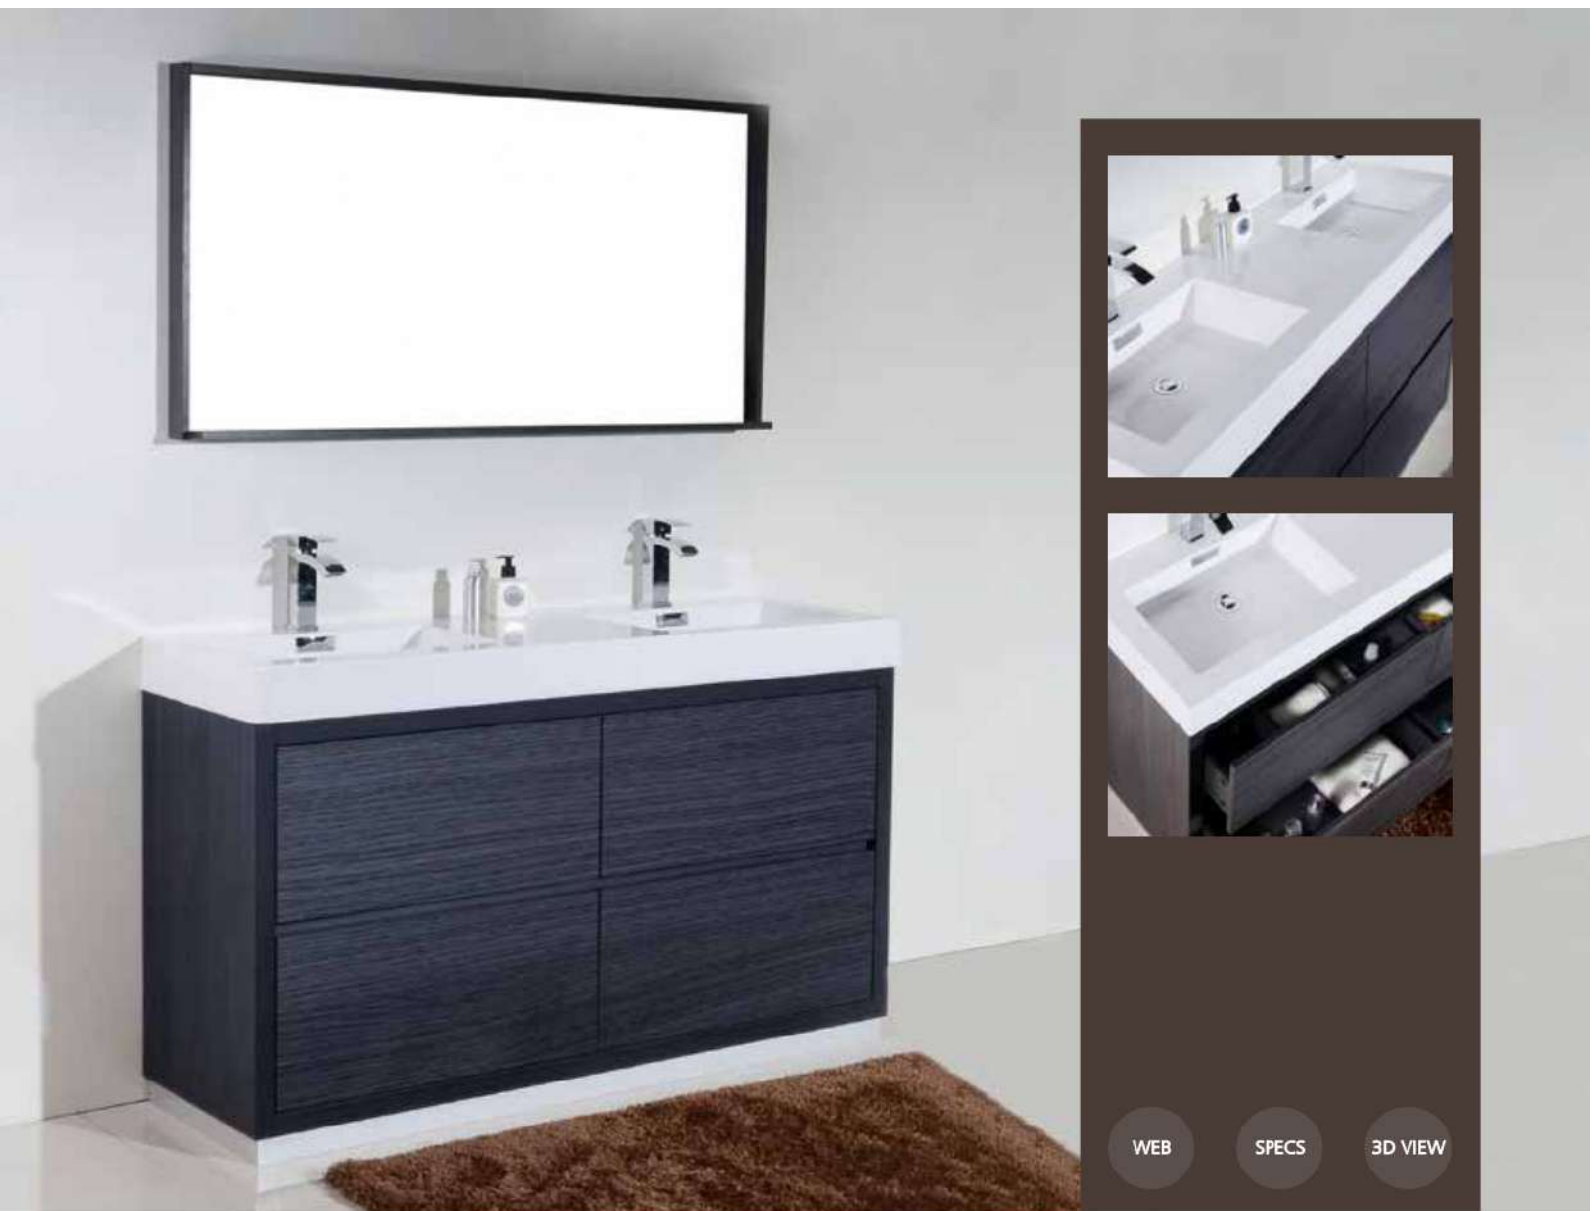

### DIMENSIONS

- INCHES: 29.5 W x 18.5 D x 35.125 H
- CENTIMETRES: 749 W x 470 D x 892 H

### DIMENSIONS

- INCHES: 47.25 W x 18.5 D x 35.125 H
- CENTIMETRES: 1200 W x 470 D x 892 H

### FEATURES

- Six Functioning Drawers
- Cabinet comes Fully Assembled
- Rich Durable Finish
- Integrated European Push-Open hardware
- Countertop Pre-Drilled for a Single Hole Faucet
- Reinforced Acrylic Composite Sink with Rectangular Chrome Overflow
- Aluminum Kick Plate
- Style: Modern
- 1 Year Manufacturer Warranty

### DIMENSIONS

- INCHES: 59 W x 18.5 D x 35.125 H
- CENTIMETRES: 1499 W x 470 D x 892 H