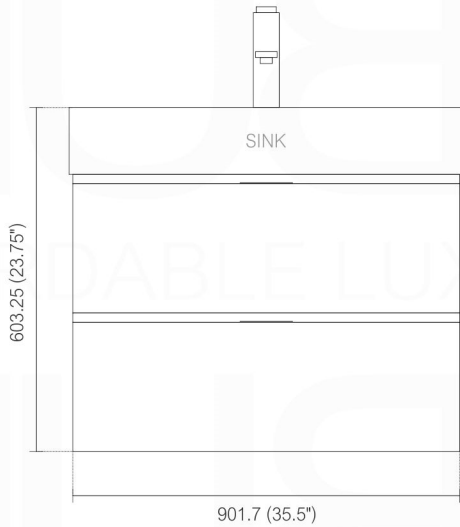

BLISS BSL36

Sink: BSL36SINK

Dimensions:	width	depth	height
inches	35.75"	18.5"	23.75"
mm	908	470	603

NOTE: DIMENSIONS AND TECHNICAL DETAILS ARE SUBJECT TO CHANGE WITHOUT NOTICE

. FRONT ELEVATION

. BACK ELEVATION