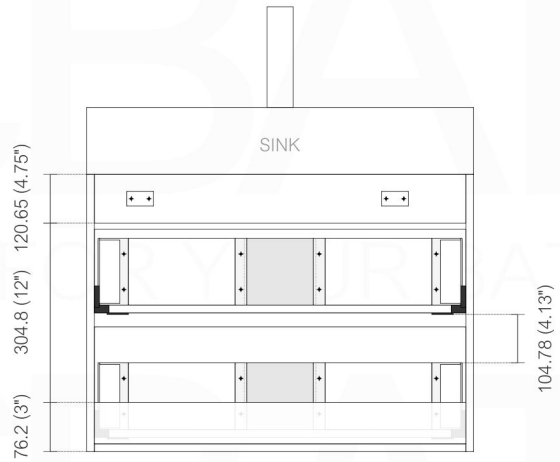

BLISS BSL36

Sink: BSL36SINK

Dimensions:	width	depth	height
inches	35.75"	18.5"	23.75"
mm	908	470	603

NOTE: DIMENSIONS AND TECHNICAL DETAILS ARE SUBJECT TO CHANGE WITHOUT NOTICE

. FRONT ELEVATION

. BACK ELEVATION