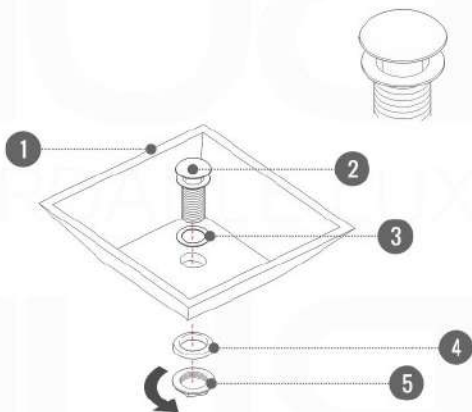

Pop-Up / P-trap Installation Instructions INSTALLATION GUIDE

FOR SINKS WITHOUT OVERFLOW
#SKU: P101N / P102N

OR

FOR SINKS WITHOUT OVERFLOW
#SKU: P101 / P102