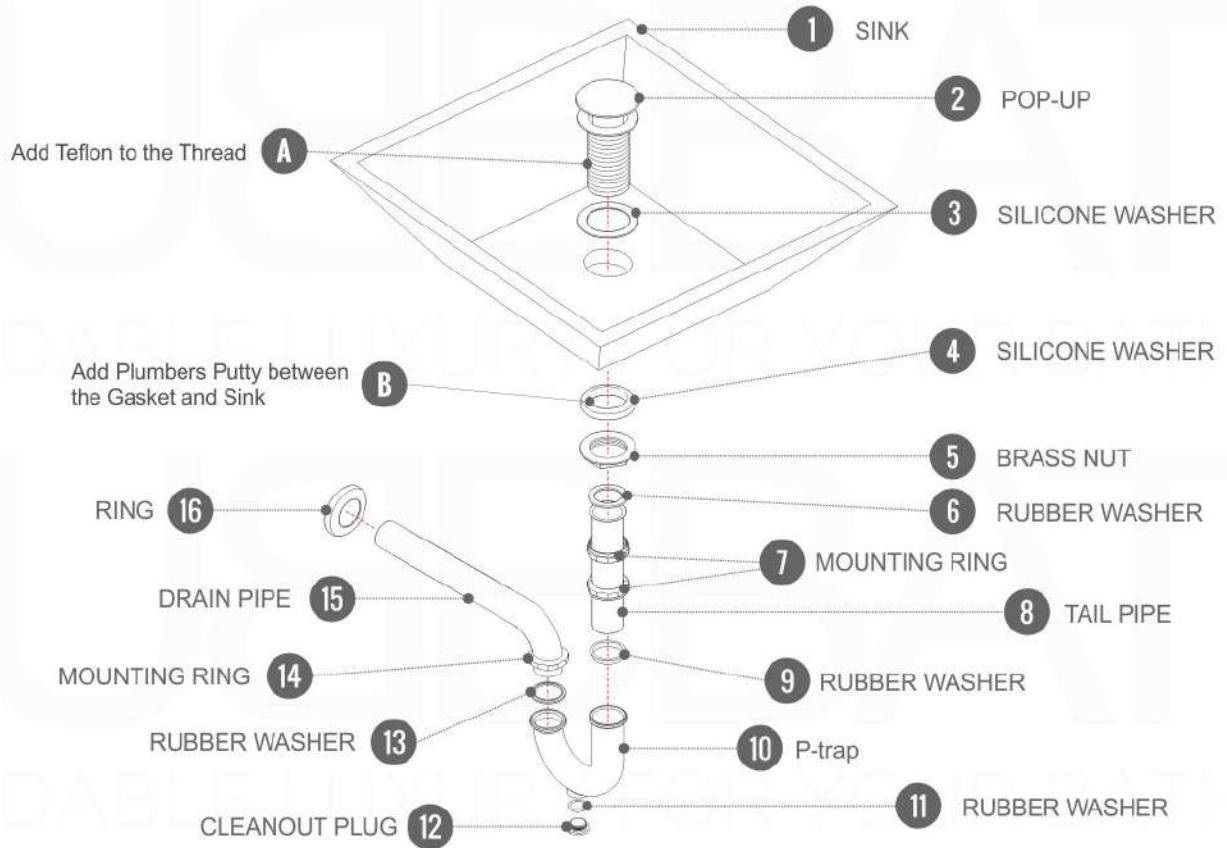

Pop-Up / P-trap Installation Instructions INSTALLATION GUIDE

FOR SINKS WITHOUT OVERFLOW
#SKU: P101N / P102N

OR

FOR SINKS WITHOUT OVERFLOW
#SKU: P101 / P102