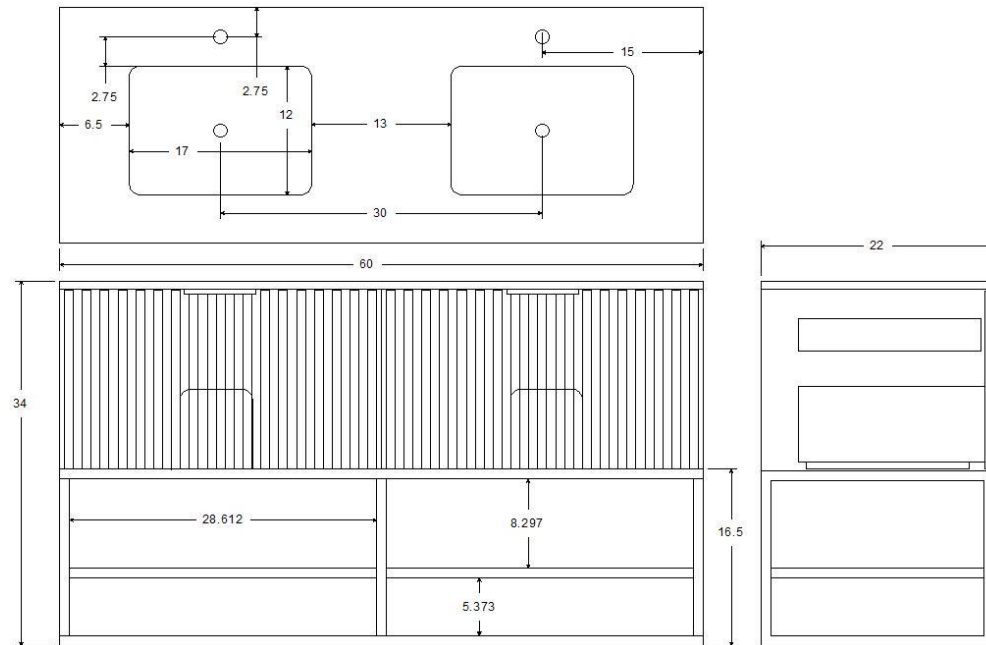

Available Countertops:

18mm Italian Carrara Marble (M03O-3)
18mm White Quartz/Engineered Stone (C03O-3)

TOP

FRONT

SIDE